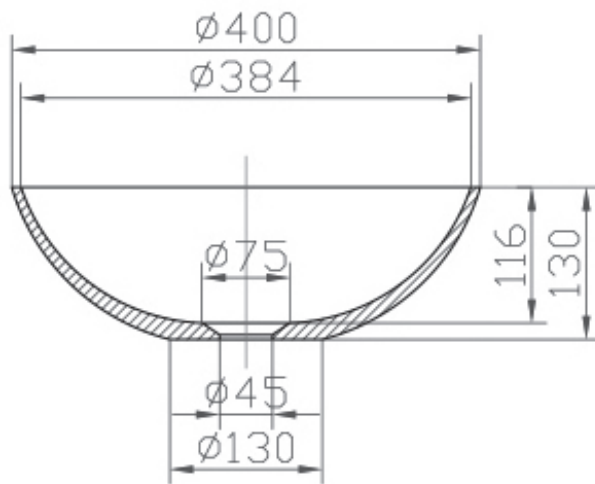

iSTONE Round Bowl
Glossy White

WD38499WH

iStone glossy white round bowl

Ø400mm x 130mm high

Made from a cast stone composite material which is dimensionally accurate and durable.

CARE AND USE

GLOSSY WHITE FINISH