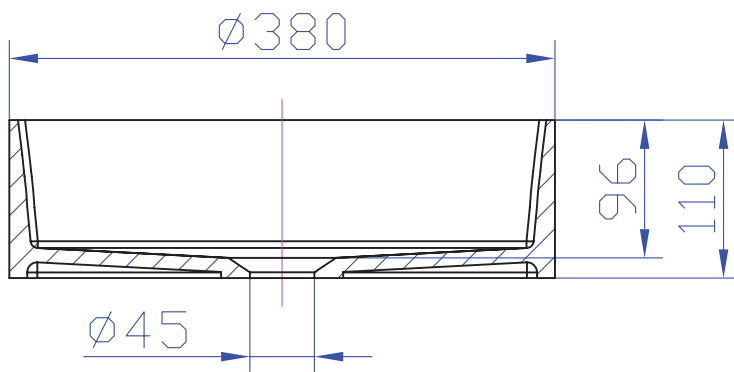

iSTONE Round Basin
Glossy White

WD38334WH

iStone glossy white round basin

Ø380mm x 110mm high

Made from a cast stone composite material which is dimensionally accurate and durable.

CARE AND USE

GLOSSY WHITE FINISH