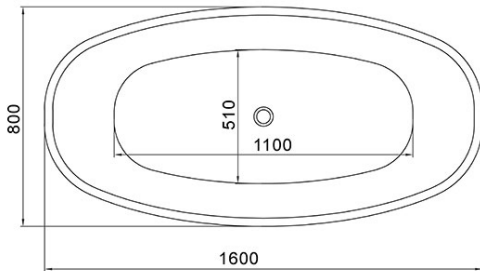

'COCO' Acrylic Bath 1600mm Free Standing Matt Black

WD6026BL Matt Black 1600mm

Free standing 'Coco' bath in matt black high quality acrylic.

- Includes 'klikklak' pop-up waste

CARE AND USE

ACRYLIC BATHS

The acrylic finish should be regularly wiped clean with non scouring, neutral wash solutions.