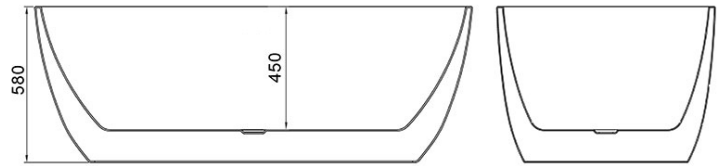

'COCO' Acrylic Bath 1600mm Free Standing Matt Black

WD6026BL Matt Black 1600mm

Free standing 'Coco' bath in matt black high quality acrylic.

- Includes 'klikklak' pop-up waste

CARE AND USE

ACRYLIC BATHS

The acrylic finish should be regularly wiped clean with non scouring, neutral wash solutions.