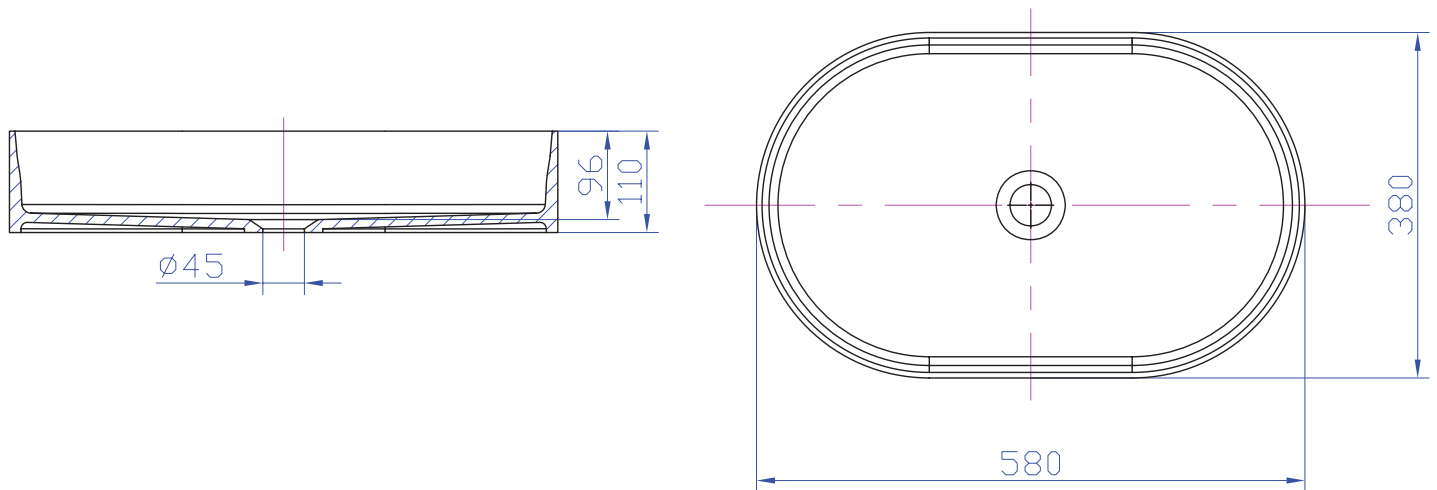

**iSTONE** Oval Basin  
Matte Black & White

**WD38335BL**

580mm wide x 380mm deep x 110mm high  
Made from a cast stone composite material which is dimensionally accurate and durable.

**CARE AND USE**

**MATTE BLACK & WHITE FINISH**