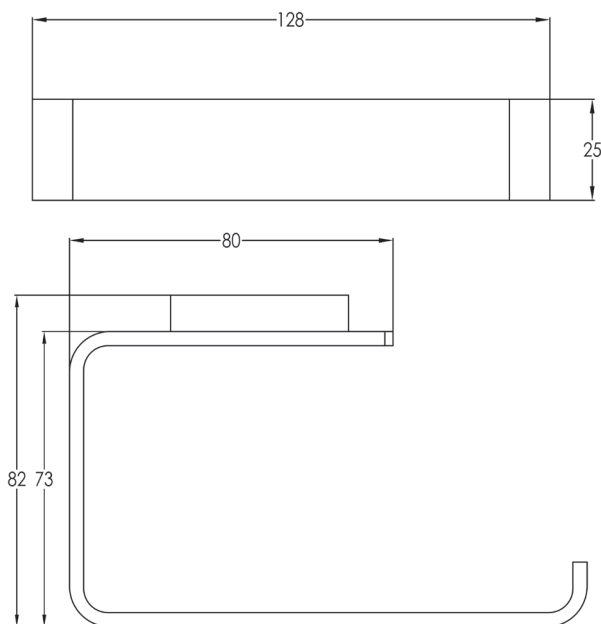

## LOFT Toilet Roll Holder Brushed Stainless

### FW7921BN Toilet Roll Holder Brushed Stainless

Wall mounted toilet roll holder in brushed stainless.