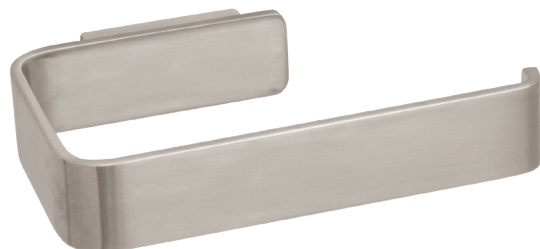

## LOFT Toilet Roll Holder Brushed Stainless

### FW7921BN Toilet Roll Holder Brushed Stainless

Wall mounted toilet roll holder in brushed stainless.

### LOFT BRUSHED STAINLESS

The brushed stainless 'finish' is smooth, abrasion resistant, corrosion resistant, fade-proof and easy to clean. It is a hard wearing surface that won't chip, peel or tarnish with normal use. All surfaces should be regularly wiped clean with non scouring, neutral wash solutions. Never use an abrasive cleaner.