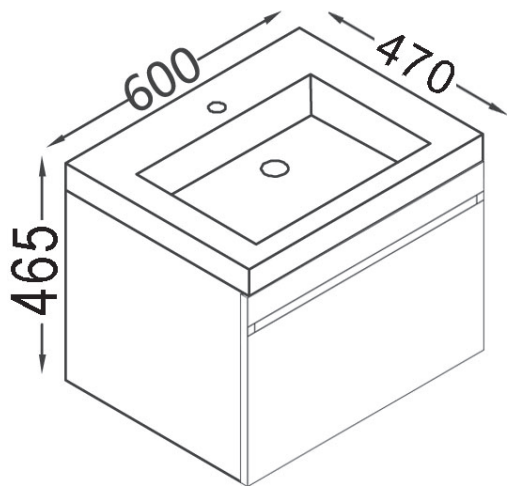

KZOAO 600mm Wall Hung Vanity
BEECH WOOD GRAIN

KZ600BE 600mm Wall Hung Vanity Beech Wood Grain

Single soft close drawer, wall hung, MDF cabinet with a beech wood grain laminate finish and a single bowl cast stone composite 'Edge' top in glossy white with integrated overflow protection. 600mmW x 470mmD x 465mmH.