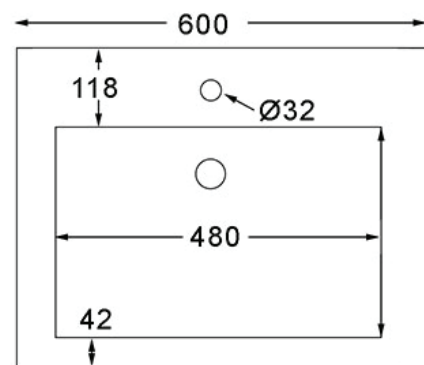

KZOAO 600mm Wall Hung Vanity
BEECH WOOD GRAIN

KZ600BE 600mm Wall Hung Vanity Beech Wood Grain

Single soft close drawer, wall hung, MDF cabinet with a beech wood grain laminate finish and a single bowl cast stone composite 'Edge' top in glossy white with integrated overflow protection. 600mmW x 470mmD x 465mmH.