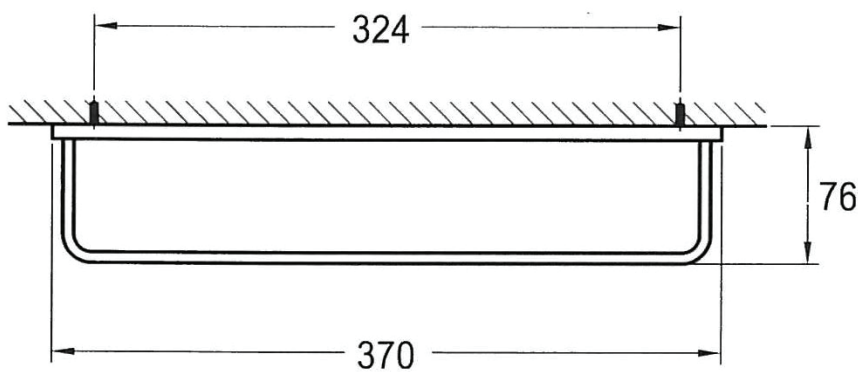

**CUBIC** 370mm Towel Rail  
Satin Black

**FW8912ABL 370mm Towel Rail**

370mm wall mounted towel rail in satin black

**CARE AND USE**

**SATIN BLACK**

The satin black finish is smooth, abrasion resistant, corrosion resistant, fade-proof and easy to clean. It is a hard wearing surfaces that wont chip, peel or tarnish with normal use. All surfaces should be regularly wiped clean with non scouring, neutral wash solutions. Never use an abrasive cleaner.