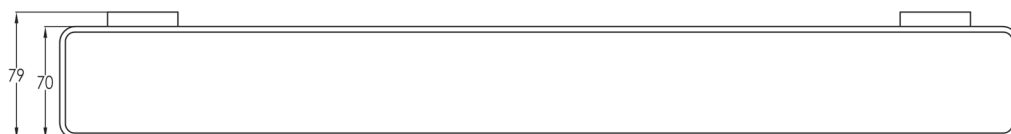

LOFT Long Towel Rail Gun Metal

FW7912GM Long Towel Rail Gun Metal

Long wall mounted towel rail in gun metal.

CARE AND USE

LOFT GUN METAL

The gun metal finish is smooth, abrasion resistant, corrosion resistant, fade-proof and easy to clean. It is a hard wearing surfaces that wont chip, peel or tarnish with normal use. All surfaces should be regularly wiped clean with non scouring, neutral wash solutions. Never use an abrasive cleaner.