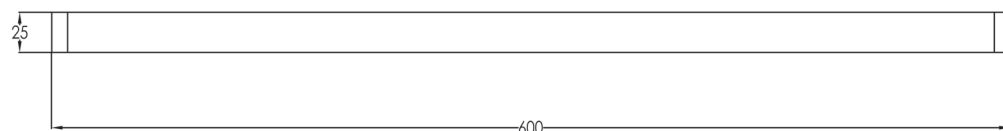

LOFT Long Towel Rail Gun Metal

FW7912GM Long Towel Rail Gun Metal

Long wall mounted towel rail in gun metal.

CARE AND USE

LOFT GUN METAL

The gun metal finish is smooth, abrasion resistant, corrosion resistant, fade-proof and easy to clean. It is a hard wearing surfaces that wont chip, peel or tarnish with normal use. All surfaces should be regularly wiped clean with non scouring, neutral wash solutions. Never use an abrasive cleaner.