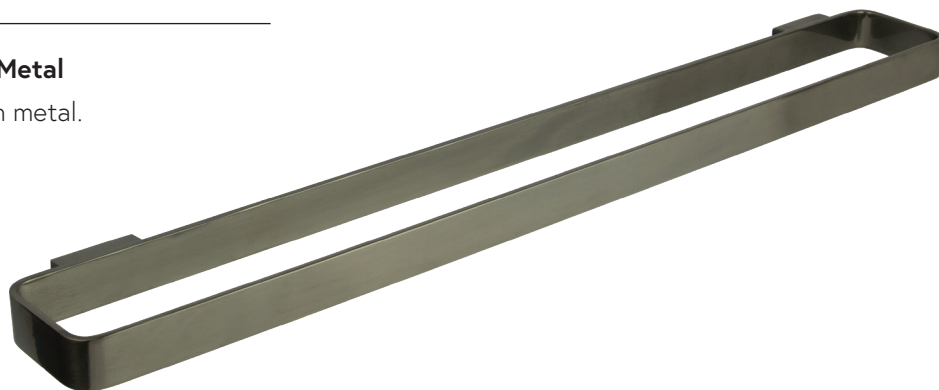

LOFT Long Towel Rail Gun Metal

FW7912GM Long Towel Rail Gun Metal

Long wall mounted towel rail in gun metal.

CARE AND USE

LOFT GUN METAL

The gun metal finish is smooth, abrasion resistant, corrosion resistant, fade-proof and easy to clean. It is a hard wearing surfaces that wont chip, peel or tarnish with normal use. All surfaces should be regularly wiped clean with non scouring, neutral wash solutions. Never use an abrasive cleaner.