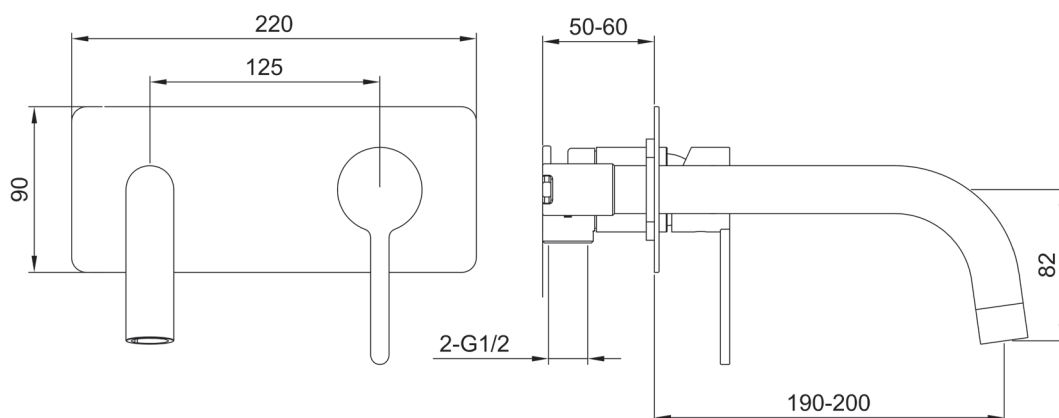

## LOFT Wall Basin Mixer Rose Gold

### FWLO8286RG Wall Basin Rose Gold

Wall mount basin mixer finished in rose gold  
 200mm reach  
 Recommended working pressure 200 - 500kPa (balanced)  
 WELS 3 star 8L/min