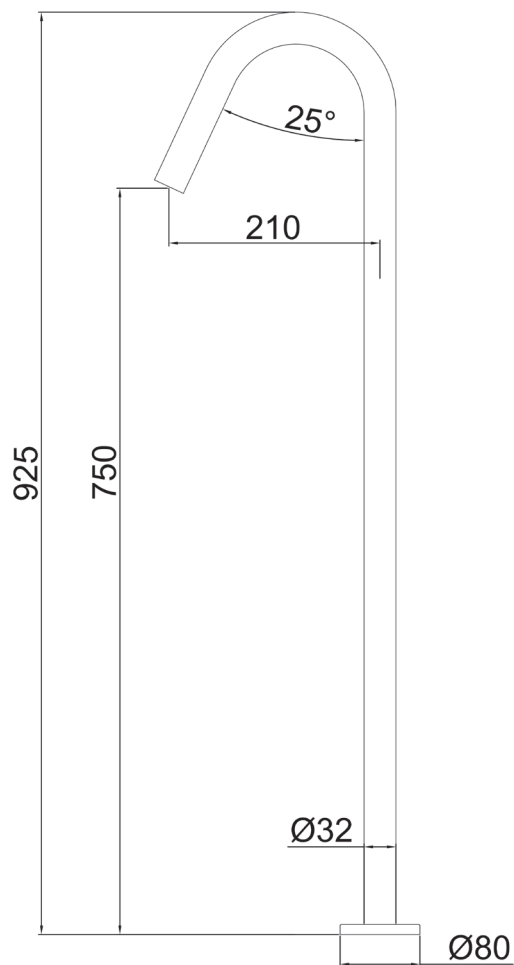

## LOFT Floor Mount Bath Spout Chrome

### FWLO1500CP Floor Mount Bath Spout Chrome

Floor mounted bath spout in chrome  
925mm high x 210mm reach