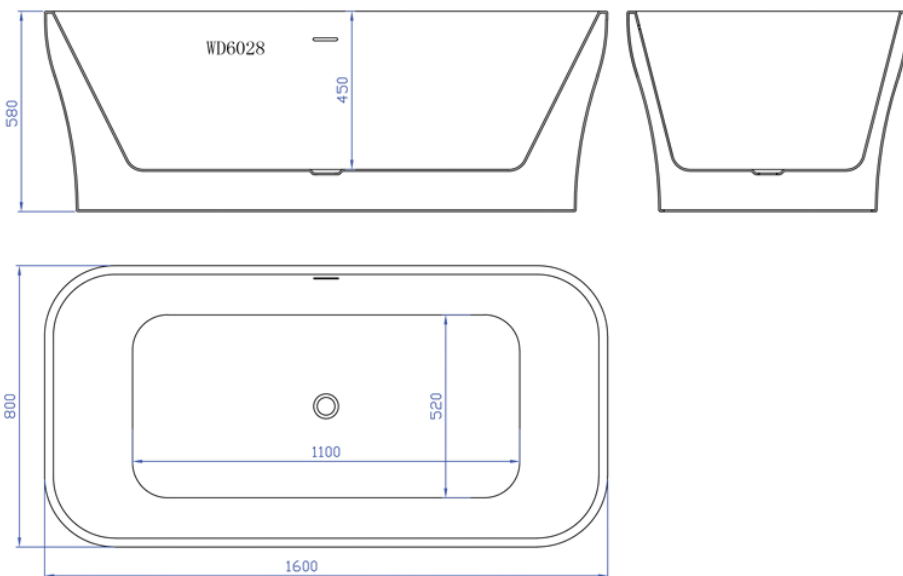

## 'VANESSA' Acrylic Bath 1600mm Free Standing

### WD6028 Vanessa Acrylic 1600mm

Free standing bath in glossy white high quality acrylic with integrated overflow protection.

- Includes 'klikklak' overflow pop-up waste.