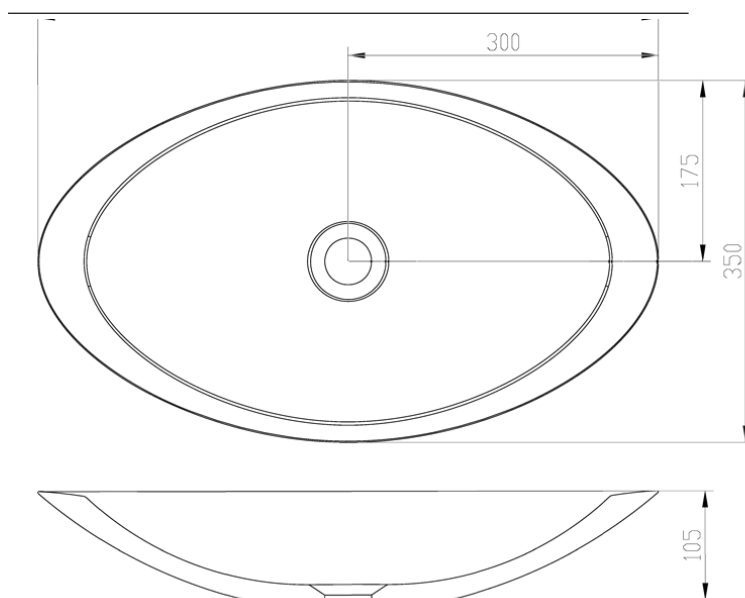

iSTONE Oval Bowl Basin
Matte White

WD3857WH

iStone matte white oval bowl basin

600 x 350 x 105mm high

Made from a cast stone composite material which is dimensionally accurate and durable.

CARE AND USE

MATTE WHITE FINISH