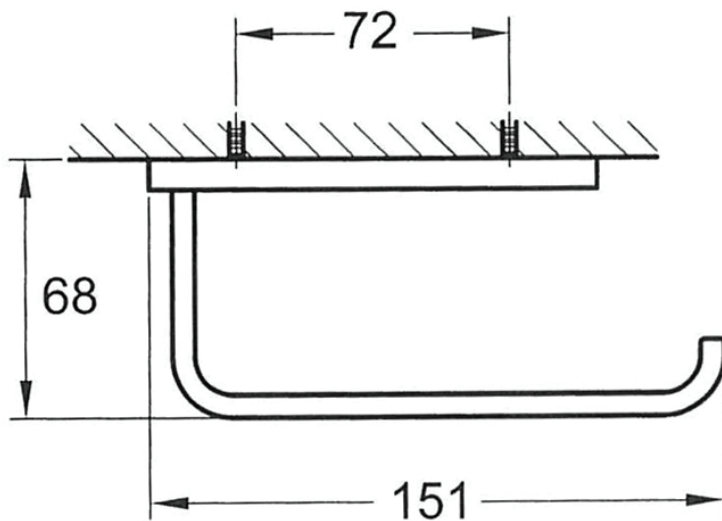

CUBIC Toilet Roll Holder
 Chrome

FW8921 Toilet Roll Holder
 Wall mounted toilet roll holder

CARE AND USE
CHROME

The chrome finish is smooth, abrasion resistant, corrosion resistant, fade-proof and easy to clean. It is a hard wearing surfaces that wont chip, peel or tarnish with normal use. All surfaces should be regularly wiped clean with non scouring, neutral wash solutions. Never use an abrasive cleaner.