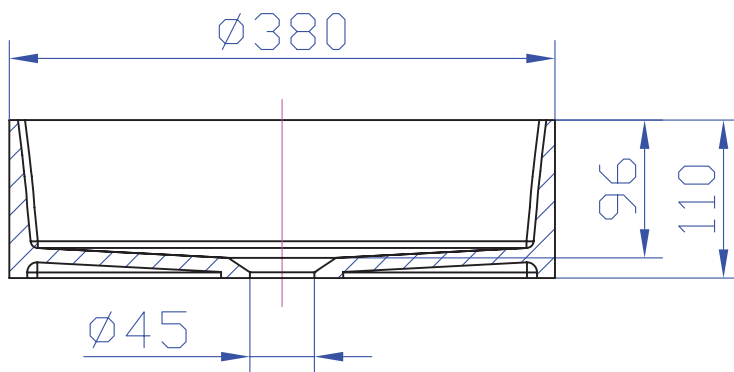

iSTONE Round Basin
Matte White

WD38334MW

iStone matte white round basin

Ø380mm x 110mm high

Made from a cast stone composite material which is dimensionally accurate and durable.

CARE AND USE

MATTE WHITE FINISH