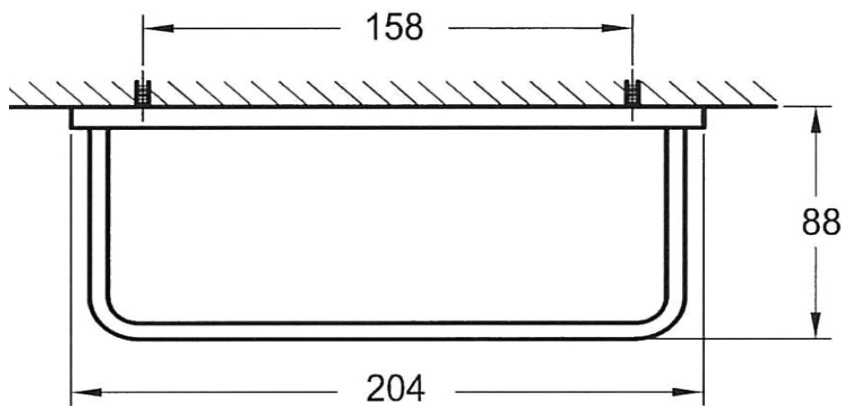

CUBIC Hand Towel Holder
Satin Black

FW8915ABL Hand towel holder

Wall mounted hand towel holder 205mm long in satin black

CARE AND USE

SATIN BLACK

The satin black finish is smooth, abrasion resistant, corrosion resistant, fade-proof and easy to clean. It is a hard wearing surfaces that wont chip, peel or tarnish with normal use. All surfaces should be regularly wiped clean with non scouring, neutral wash solutions. Never use an abrasive cleaner.