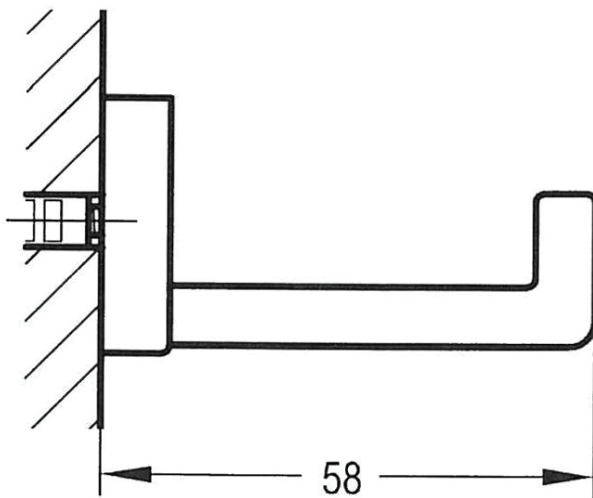

**CUBIC** Hand Towel Holder  
Chrome

**FW8922 Robe hook**

Wall mounted robe hook

**CARE AND USE**

**CHROME**

The chrome finish is smooth, abrasion resistant, corrosion resistant, fade-proof and easy to clean. It is a hard wearing surfaces that wont chip, peel or tarnish with normal use. All surfaces should be regularly wiped clean with non scouring, neutral wash solutions. Never use an abrasive cleaner.