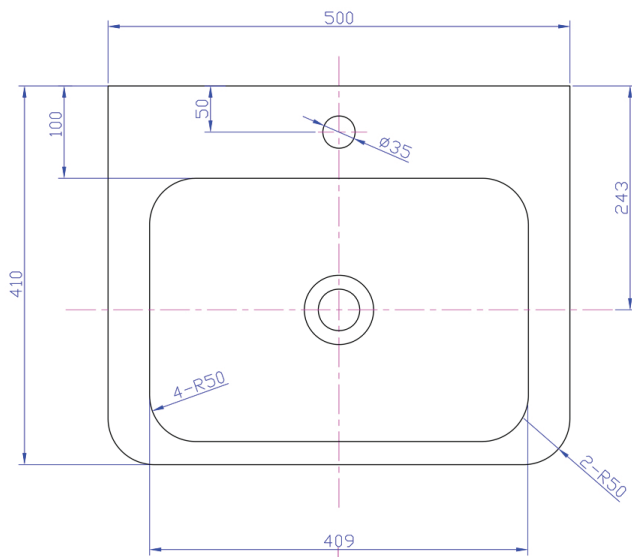

**iSTONE** Soft Square Basin  
Glossy White

**WD3862WH**

iStone glossy white soft square basin  
600mm x 415mm x 105mm high  
Made from a cast stone composite material which is dimensionally accurate and durable.