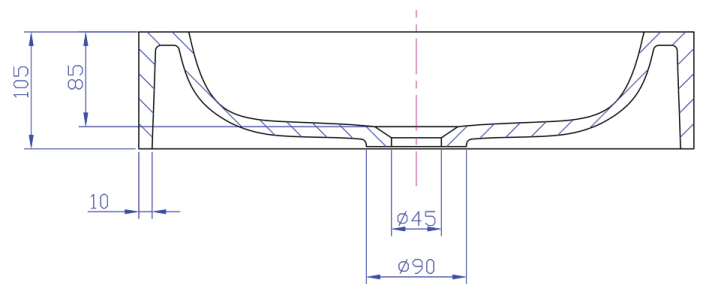

**iSTONE** Soft Square Basin  
Glossy White

**WD3862WH**

iStone glossy white soft square basin  
600mm x 415mm x 105mm high  
Made from a cast stone composite material which is dimensionally accurate and durable.