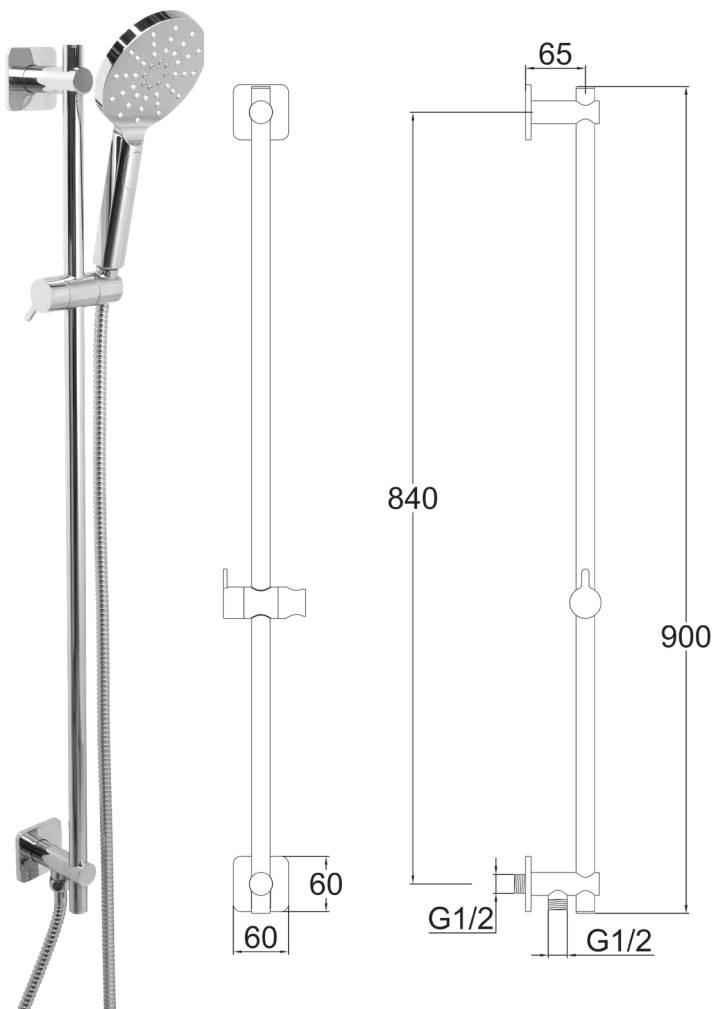

LOFT 3 Function Slide Shower Chrome

FWLO9516MCP 3Func. Slide Shower Chrome

Slide shower with a three function hand shower finished in chrome.
 900mm centers and 15mm male wall elbow connection.
 Full metal rail, end posts and slider for long term durability.
 1750mm metal wound shower hose.
 Recommended working pressure 200 - 500kPa (balanced).
 WELS 3 star 8L/min

CARE AND USE

LOFT CHROME

The chrome finish is smooth, abrasion resistant, corrosion resistant, fade-proof and easy to clean. It is a hard wearing surfaces that wont chip, peel or tarnish with normal use. All surfaces should be regularly wiped clean with non scouring, neutral wash solutions. Never use an abrasive cleaner.