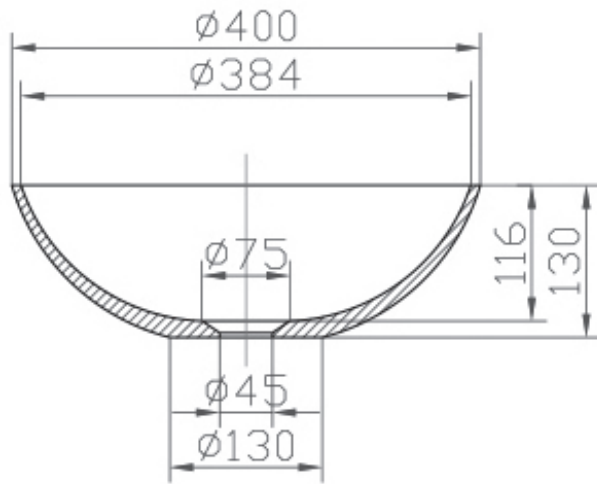

iSTONE Round Bowl
Matte White

WD38499MW

iStone matte white round bowl

Ø400mm x 130mm high

Made from a cast stone composite material which is dimensionally accurate and durable.

CARE AND USE

MATTE WHITE FINISH