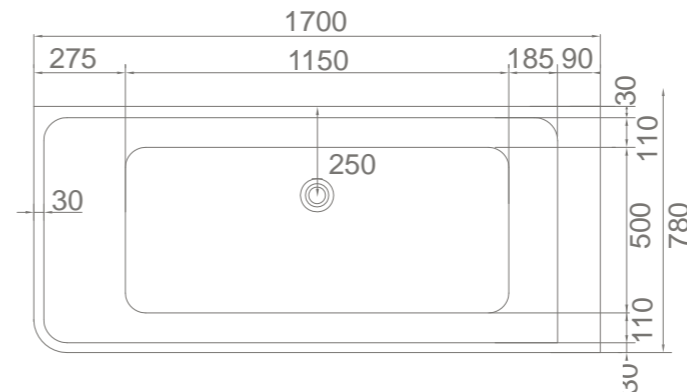

ACRYLIC BATHS

Manufactured from pure acrylic sheets, offering strength and durability, an easy clean surface for health and hygiene.

TILT BATHS

The Tilt Back to wall acrylic bath with pop up waste
BPBA1705 Gloss White
1705mm L x 745mm W x 580mm H