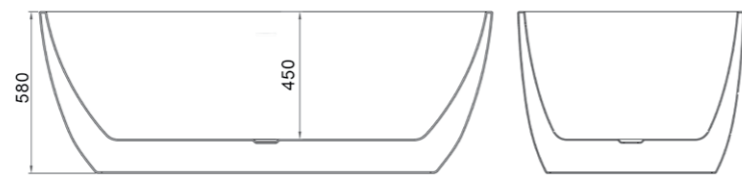

Free standing acrylic 'Coco' bath with integrated overflow and pop up waste
Matte Black 1600mm L x 800mm W x 580mm H
WD6026BL