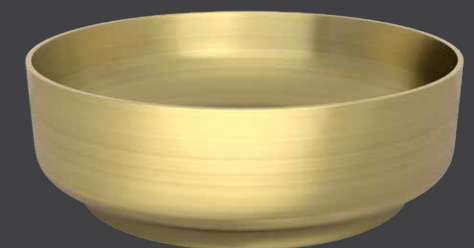

Ø402 x 130mm H  
● WD38523MW Matte White (shown)  
● WD38523WH Gloss White

WD1500BC, FWLO8268GM

Ø360 x 120mm H **includes klikklak waste**  
Verotti Stainless Steel  
● WD1500GM Gun Metal

543 x 110mm H  
● WD38454MW Matte White