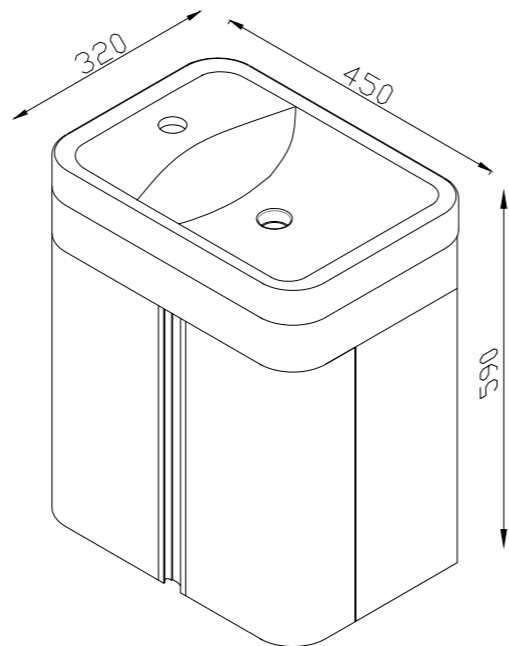

# VANITIES - POWDER ROOM

Wall hung vanities

**Powder room vanity 450x320x590mm**

\*tap not included  
 KZPR450CWH  
 KZPR450CBL (shown)

**Mini WC Set Beech 570x565x220mm**

A beech wood grain laminate finish over 'E-ZERO' low formaldehyde emitting MDF  
 Cast stone resin top in glossy white  
 \*tap not included  
 KZWC550BE Beech (shown)  
 KZWC550BL Black  
 KZWC550WH White