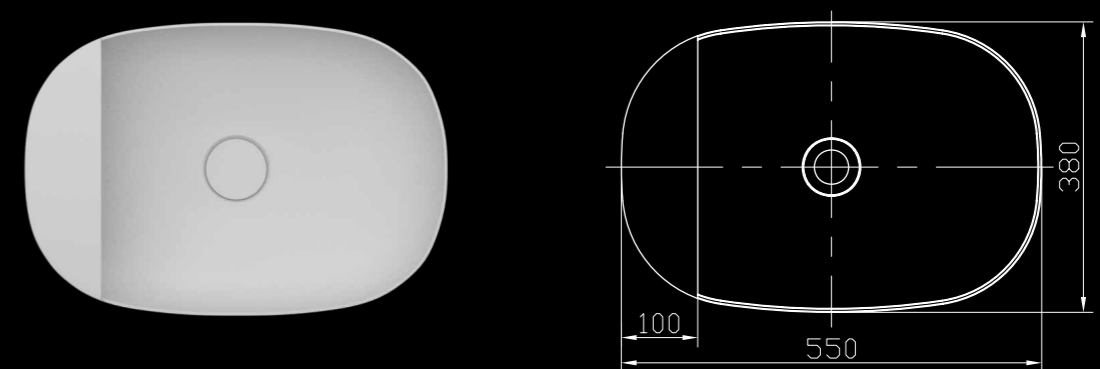

THE OVALE
BEAUTIFUL CURVED FALL WITH PEDESTAL DETAIL

Supplied with removable shelf.