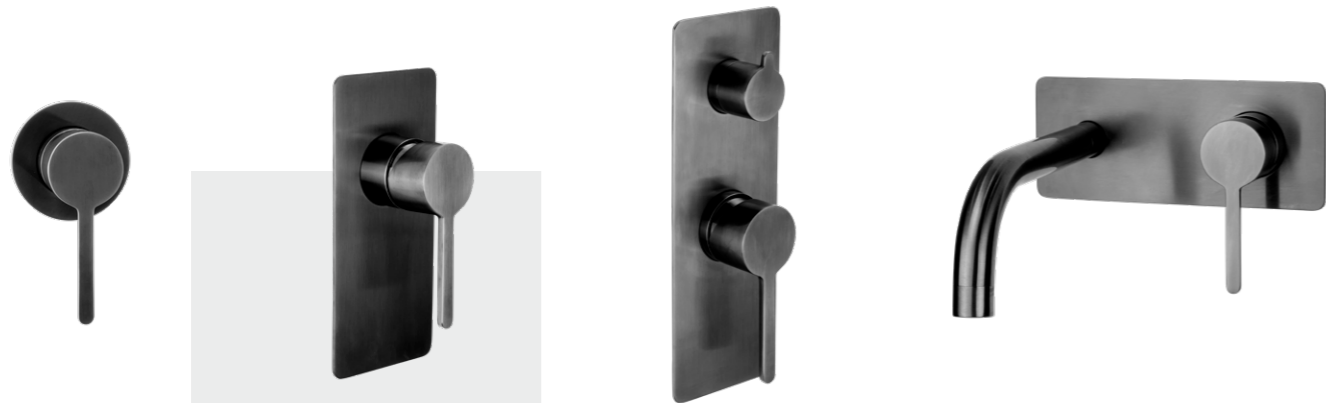

FWLO8228GM
Standard height basin mixer, gun metal, 70mm aerator height x 120mm reach
WELS 5 star 5L/min

FWLO8268GM
Tall basin mixer, gun metal 205mm aerator height x 150mm reach
WELS 5 star 5L/min

FWLO08AGM
Wall mount bath spout round faceplate, gun metal 210mm reach

FWLO8286AGM
Wall mounted basin mixer, gun metal, 200mm reach
WELS 5 star 5L/min

FWLO8303AGM
Shower or bath mixer, gun metal, Ø80mm faceplate

FWLO8303GM
Shower or bath mixer, gun metal 90mm x 200mm faceplate

FWLO2037GM
Shower divert mixer, gun metal 90mm x 250mm faceplate

FWLO8286GM
Wall mounted basin mixer, gun metal, 200mm reach
WELS 5 star 5L/min