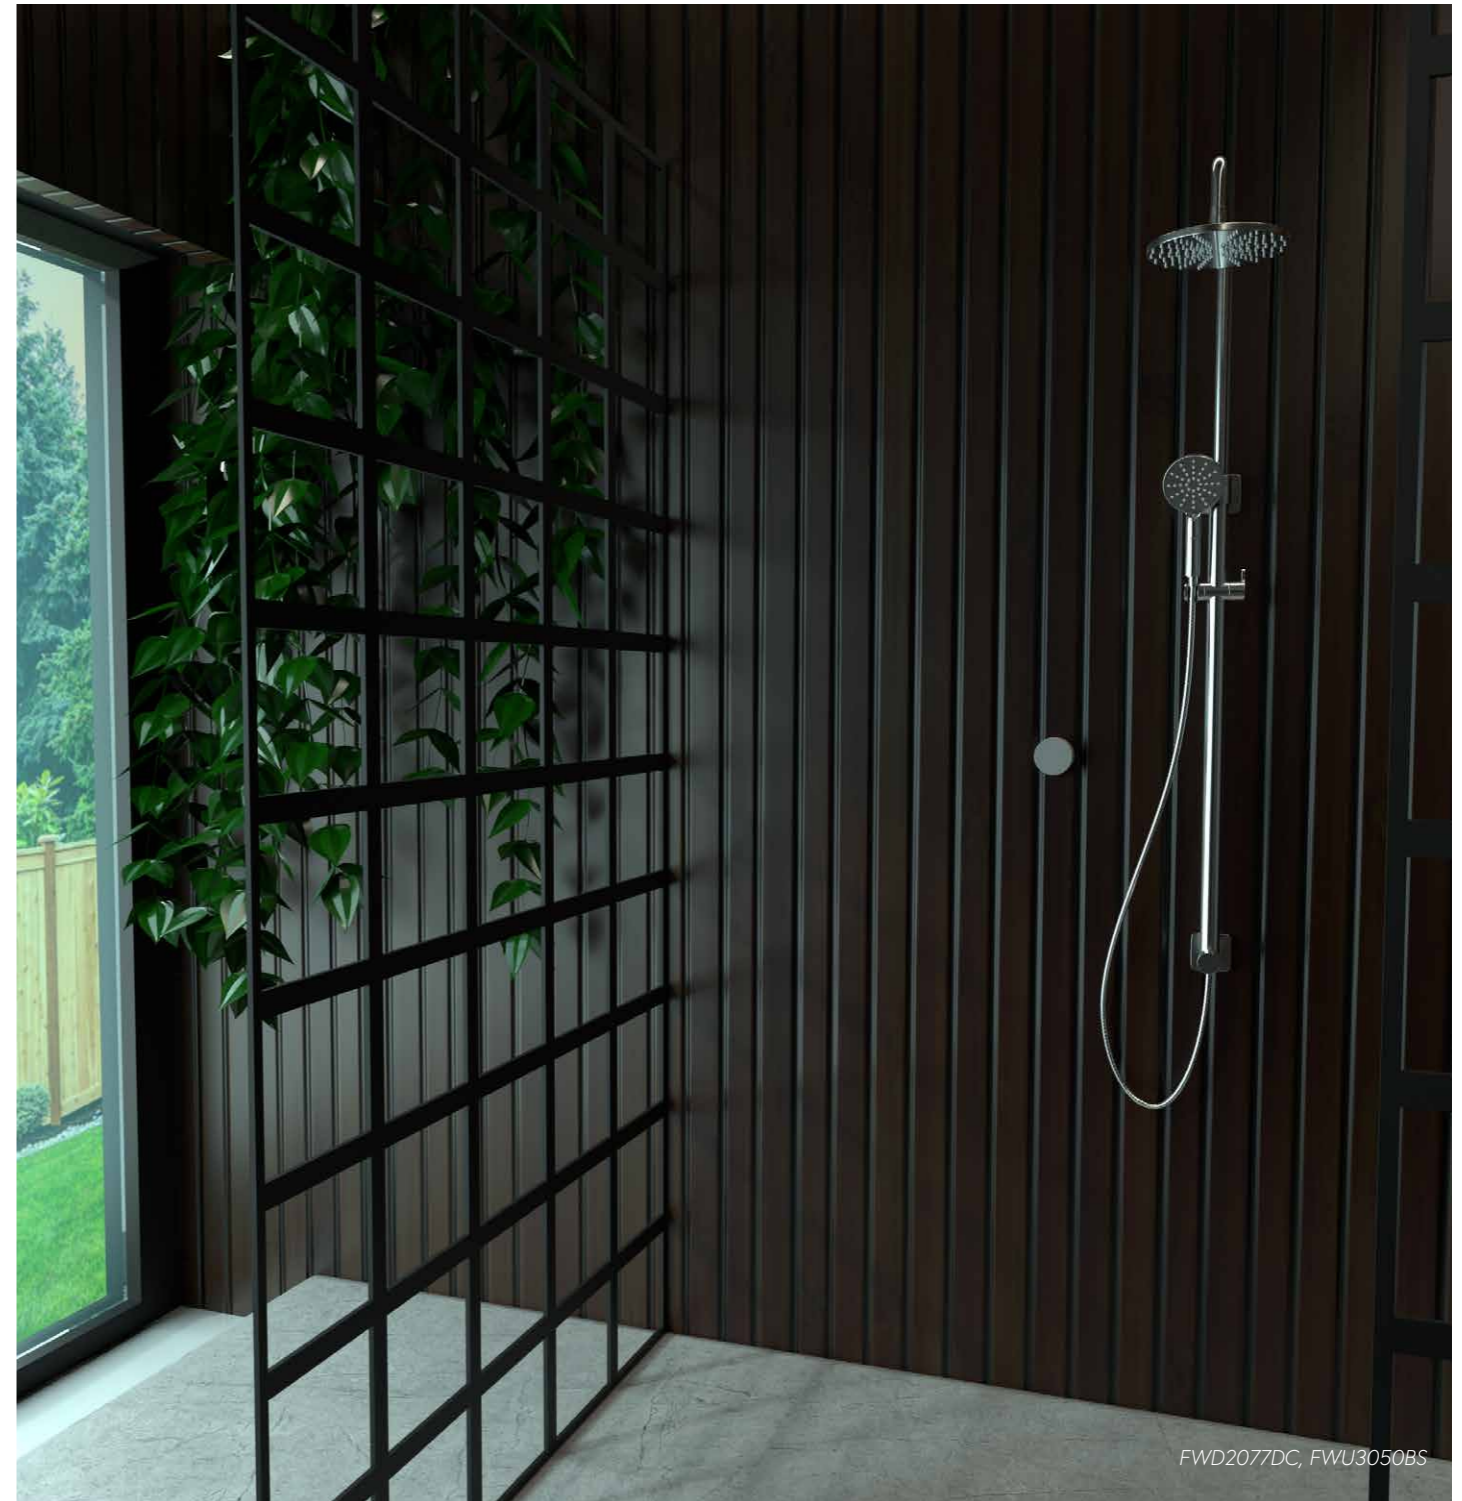

DIAL PROGRESSIVE SHOWER MIXERS

FWD2077DC, FWU3050BS