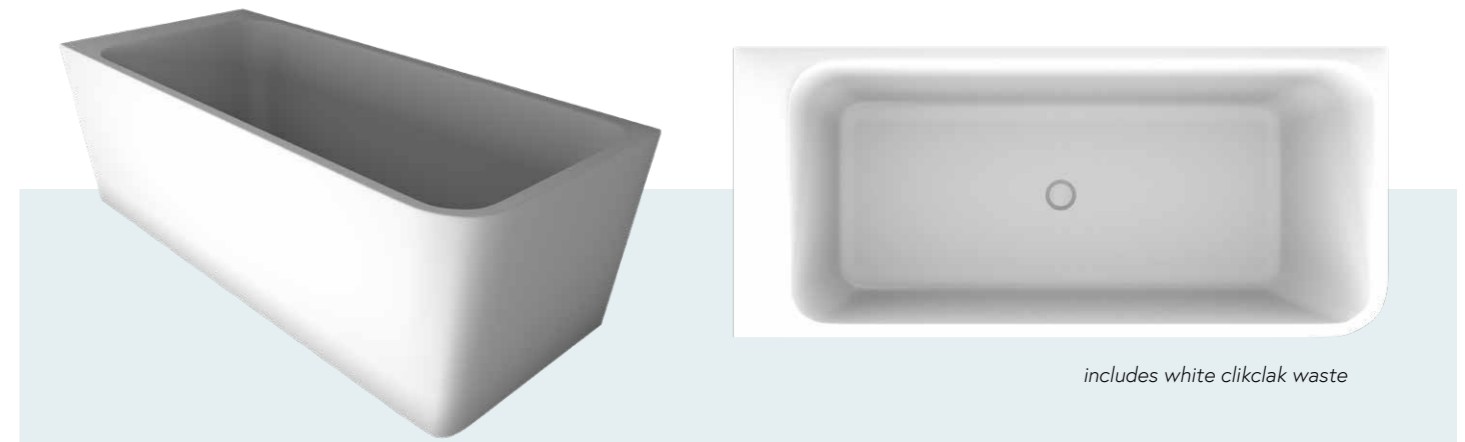

The Tilt Back to wall corner acrylic bath left and right
BPBA1705L 1700mm L x 780mm W x 600mm H (Shown)
BPBA1705R 1700mm L x 780mm W x 600mm H
Available in gloss white or matte white

includes white kliklak waste