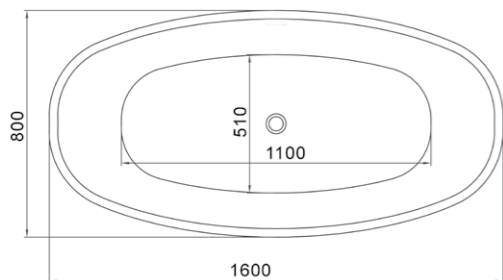

Free standing acrylic 'Coco' bath with integrated overflow and pop up waste
Matte Black 1600mm L x 800mm W x 580mm H
WD6026BL