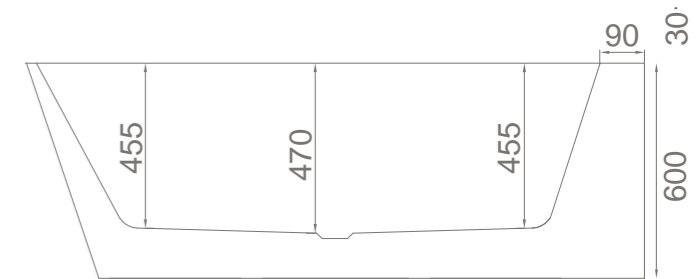

ACRYLIC BATHS

Manufactured from pure acrylic sheets, offering strength and durability, an easy clean surface for health and hygiene.

TILT BATHS

The Tilt Back to wall acrylic bath with pop up waste
BPBA1705 Gloss White
1705mm L x 745mm W x 580mm H