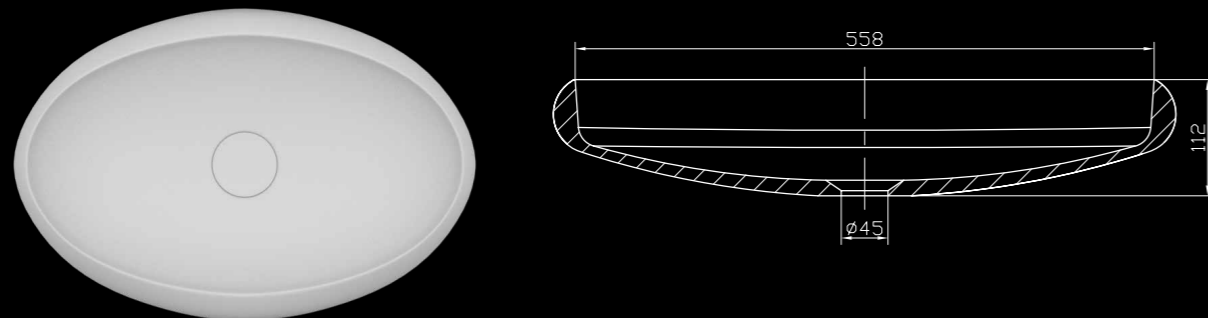

# setting the trends with ISTONE

The latest vessel bowl release from istone -features organic shapes. with Forme's zen feel, the levitating Flotte bowl and the addition of removable basin shelves giving additional storage for compact spaces. iStone is leading the charge in solid surface manufacturing this amazing material offers a stone like quality; with it's strong thin edges, allowing beautiful shapes and volumes. It is durable and has an environmentally friendly production process.

## ISTONE BASIN RANGE | VESSEL BASINS

THE FORME  
AN ORGANIC ZEN SHAPED VESSEL BASIN

THE FLOTTE | ROUND  
WITH SOFT CURVES AND A FLOATING BASE

THE FLOTTE | OVAL  
WITH SOFT CURVES AND A FLOATING BASE

THE CAESAR  
A MODERN SCANDI TAPERED DESIGN