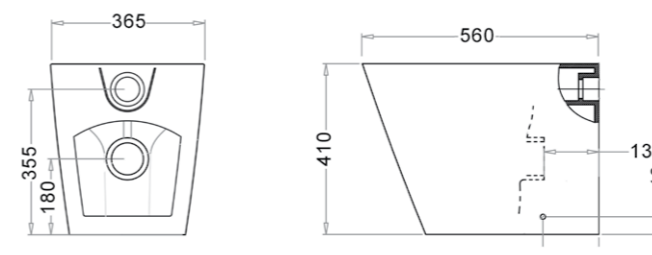

Vivo floor mounted pan

*For use with AP1101 frameless concealed cistern & faceplate

WDVY200RT Thick seat 'P' trap only

WDVY200RS Slim seat 'P' trap only (shown)