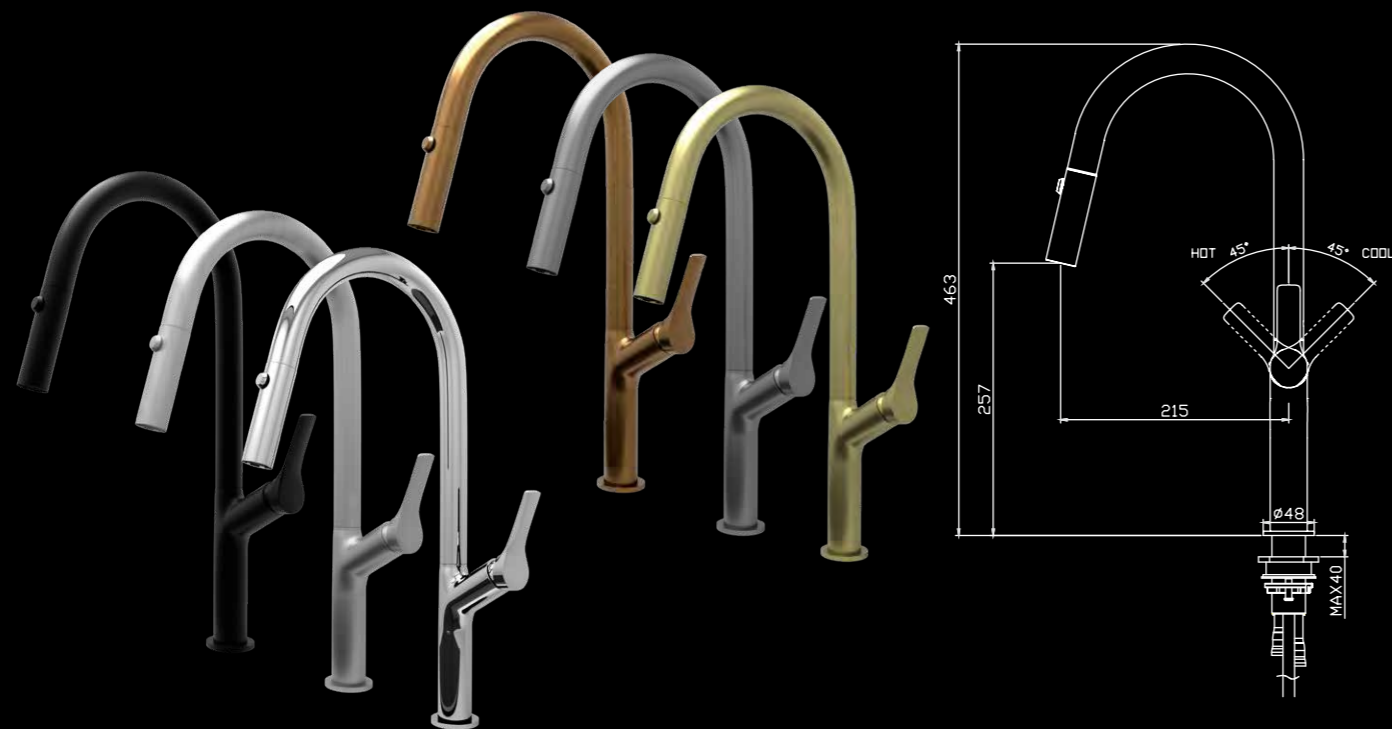

THE MUSE | KITCHEN MIXER

AVAILABLE IN MATTE BLACK, BRUSHED STAINLESS, CHROME, BRUSHED COPPER, GUN METAL AND BRUSHED GOLD