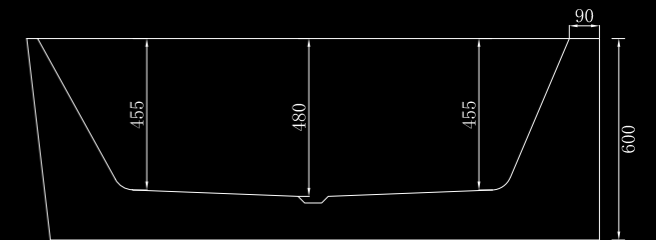

THE SMITH | BACK TO WALL CORNER (LEFT AND RIGHT)

AVAILABLE IN GLOSS WHITE FINISH