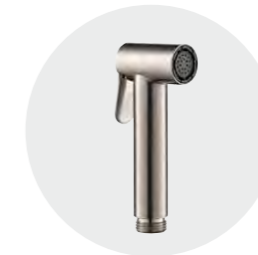

FW30150BS
Trigger spray
option available