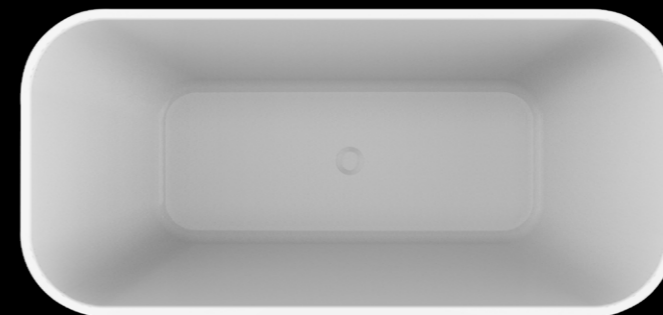

THE SMITH | FREESTANDING

AVAILABLE IN 1500MM & 1700MM GLOSS OR MATTE WHITE FINISH