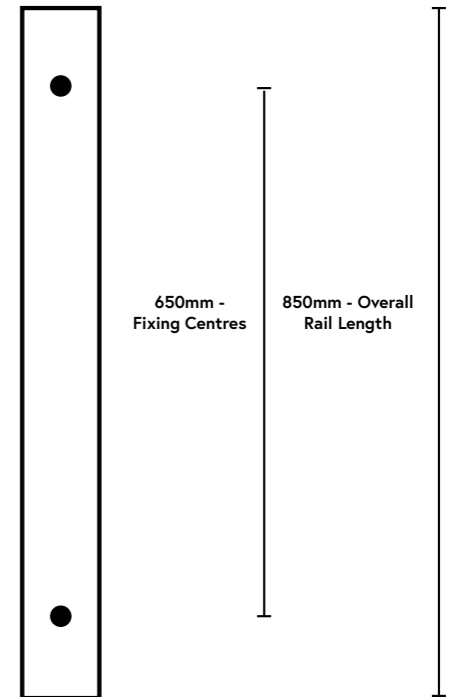

650mm - Fixing Centres

850mm - Overall Rail Length

BATHROOMWARE

Our bathroomware catalogue is continuously evolving, keeping up with the latest trends. We aspire to deliver high street style for inspired kiwi homes.