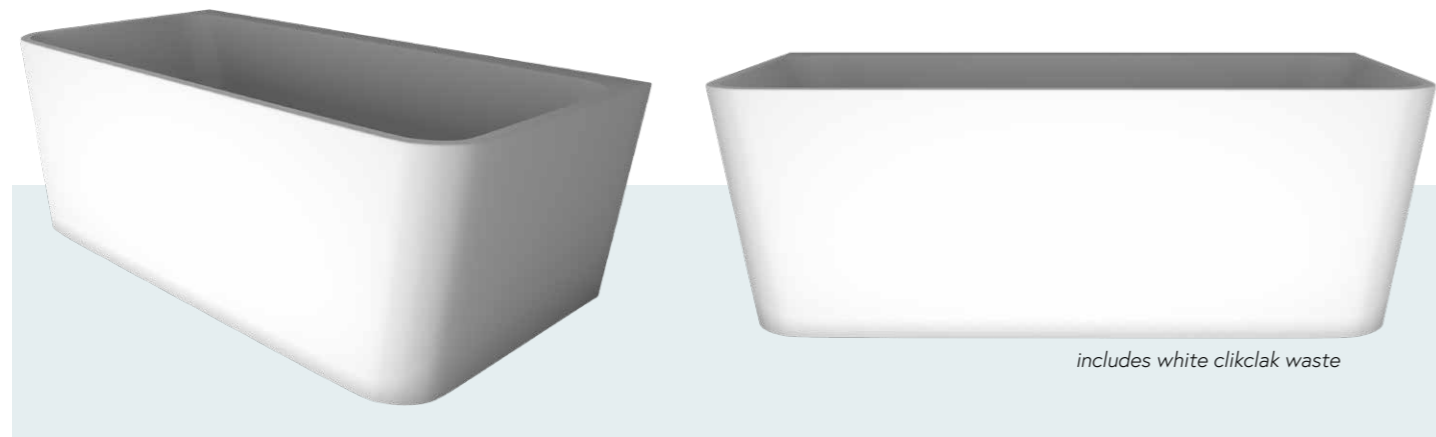

includes white kliklak waste