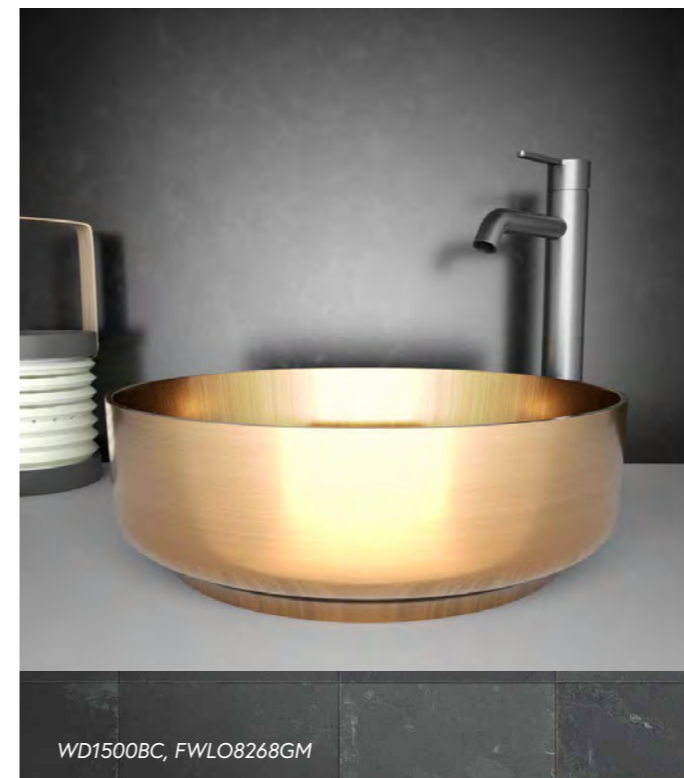

WD1500BC, FWLO8268GM