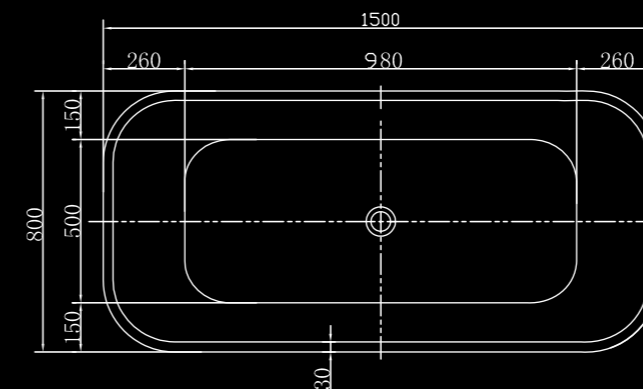

THE SMITH | FREESTANDING

AVAILABLE IN 1500MM & 1700MM GLOSS OR MATTE WHITE FINISH