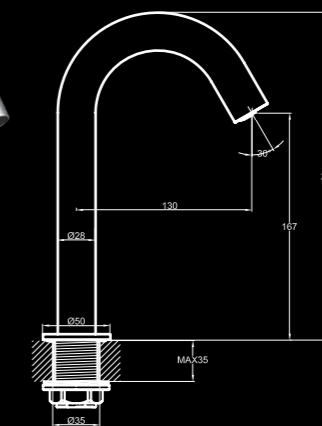

A MESSAGE FROM THE TEAM

Waterware is a family business established in 1989 by Graham and Ellie Yearsley. We are a New Zealand owned and operated enterprise. Starting with a small collection of tapware sourced from Italy and Israel, we have over the last 30 years, grown and expanded to include a collection of contemporary bathroom products, all carefully selected for their enduring qualities, clever design and innovation, while looking to offer outstanding value for money, technical backup and service.

Waterware have built strong relationships with like-minded suppliers, many of whom we still collaborate with today. Exclusive partnerships with our suppliers has meant we can work closely with each brand to curate products for the discerning and increasingly design-led New Zealand market, presenting unique designs, materials and finishes. Together with our own Tune collection, every item distributed by Waterware represents the same passion for quality and an uncompromising approach to design and innovation.

Our ultimate goal is to source product that shows our love for design while making luxury affordable for the New Zealand consumer. We believe in staying ahead of trends, to research, innovate, and bring our customers the best we can possibly offer.

This latest release catalogue features a new series of vessel bowls and furniture from i-Stone, Metal bowls from Verotti, and a new colour for the Liberty tapware range. We are also excited to be introducing our Smith family of baths featuring the new matte acrylic finish, and reflecting the passion with our new mirror cabinet models.

Keeping in touch - obsessed with design, style, enduring quality and creativity - join our inner circle.

[instagram.com/waterware_bathrooms](https://www.instagram.com/waterware_bathrooms)

[facebook.com/waterware](https://www.facebook.com/waterware)