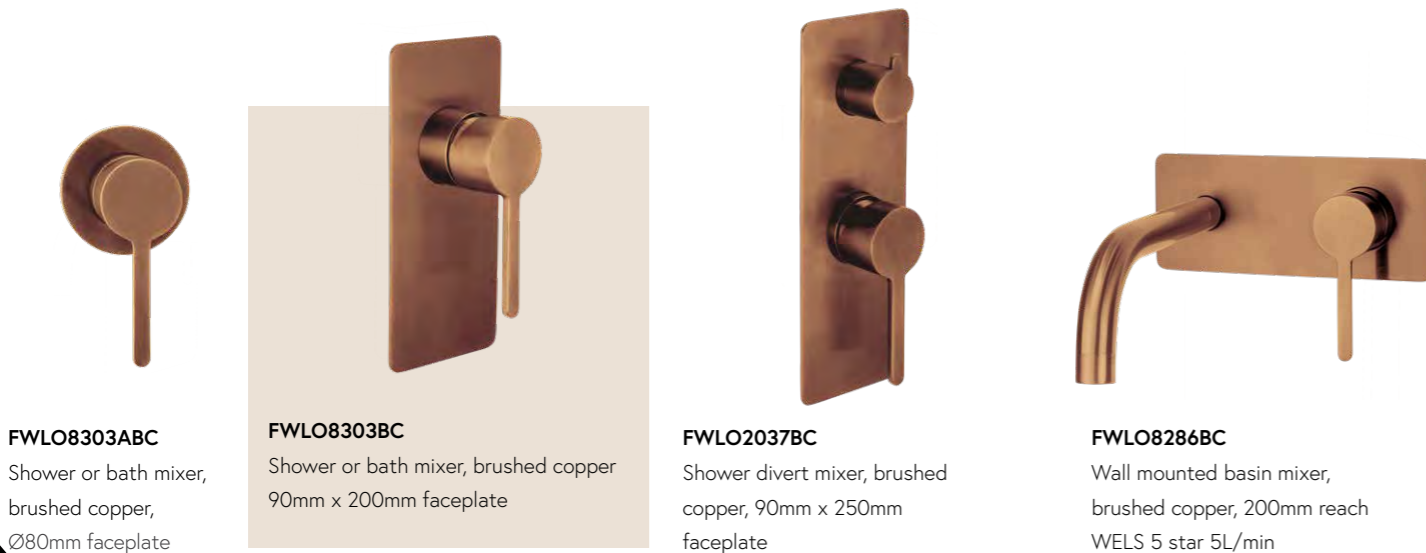

## THE LOFT RANGE | BRUSHED COPPER

Mains pressure tapware available in chrome, brushed copper or gun metal

**FWLO8228BC**

Standard height basin mixer, brushed copper, 70mm aerator height x 120mm reach  
WELS 5 star 5L/min

**FWLO8268BC**

Tall basin mixer, brushed copper, 205mm aerator height x 150mm reach  
WELS 5 star 5L/min

**FWLO08BC (shown)**

Wall mount bath spout, square faceplate, brushed copper,

**FWLO08ABC**

Wall mount bath spout round faceplate, brushed copper 210mm reach

**FWLO8286ABC**

Wall mounted basin mixer, brushed copper, 200mm reach  
WELS 5 star 5L/min

**FWLO8303ABC**

Shower or bath mixer, brushed copper, Ø80mm faceplate

**FWLO8303BC**

Shower or bath mixer, brushed copper 90mm x 200mm faceplate