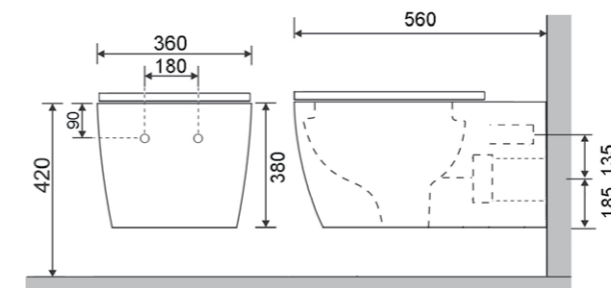

Luci wall hung pan with slim seat

*For use with AP1112 full-frame concealed cistern & faceplate

WDLU300RS 'P' trap only