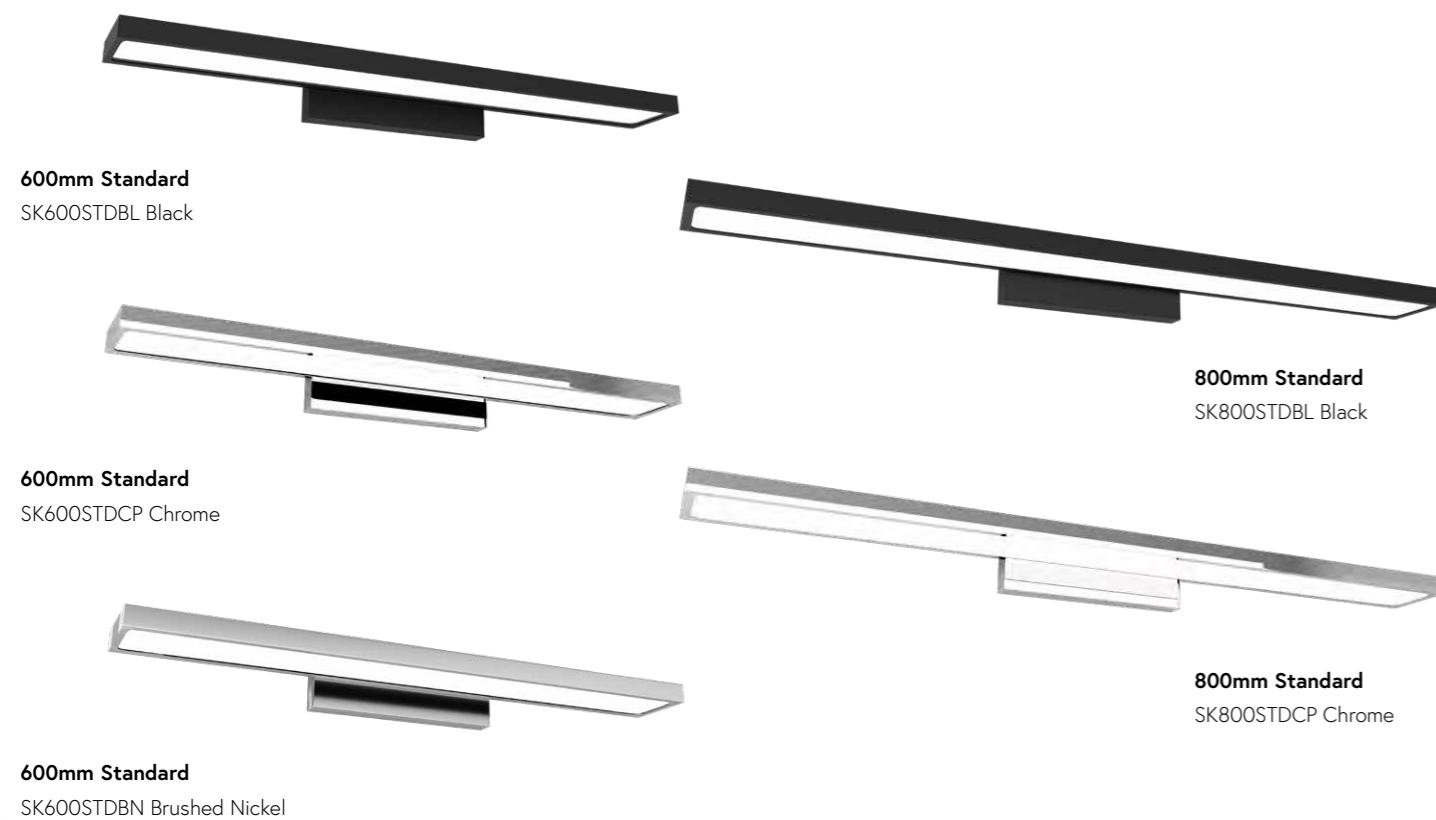

Ø360 x 120mm H **includes klikklak waste**  
Verotti Stainless Steel  
● WD1500BG Brushed Gold

SK800STDBL, WD2908F2BL

SK600EXTBL, KZMG1200WH

## STARK LED STANDARD REACH MIRROR WALL LIGHT

Suitable for wall mounting above a flat or framed mirror. Hard wiring is required.