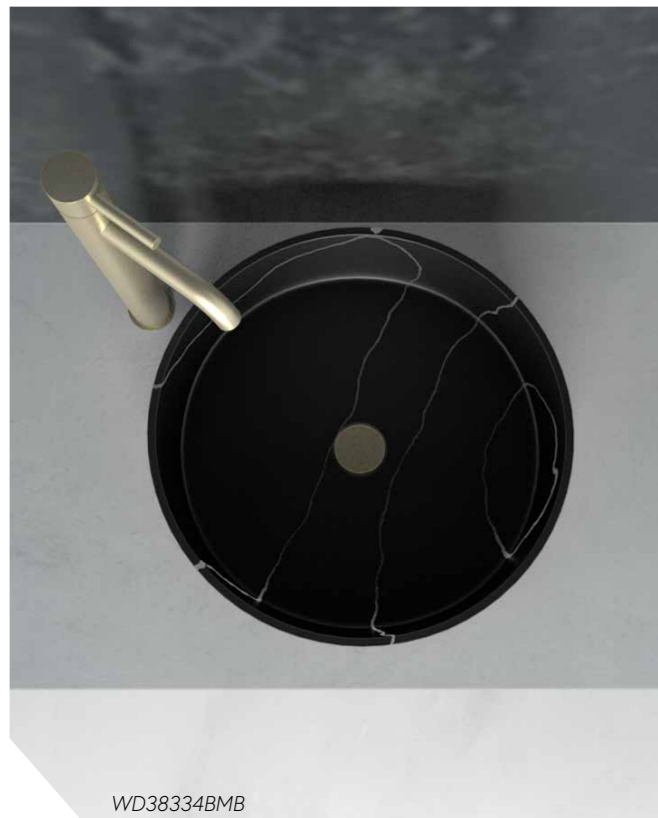

500mm W x 300mm D x 200mm H  
 ● WD3877WH Gloss White wall hung

WD3857SQ

600mm W x 415mm D x 105mm H  
 ● WD3862WH Gloss White with tap hole (shown)  
 ● WD3862WHA Gloss White no tap hole

410mm W x 415mm D x 105mm H  
 ● WD3861WH Gloss White with tap hole (shown)  
 ● WD3861WHA Gloss White no tap hole