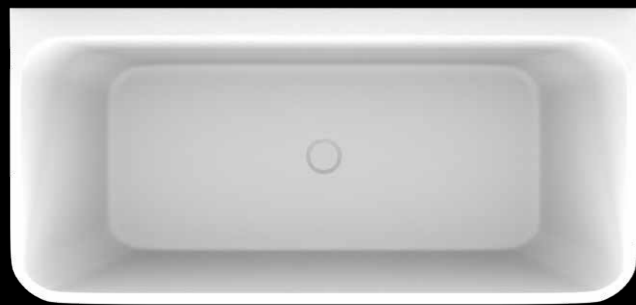

THE SMITH | BACK TO WALL

AVAILABLE IN 1500MM & 1700MM GLOSS OR MATTE WHITE FINISH