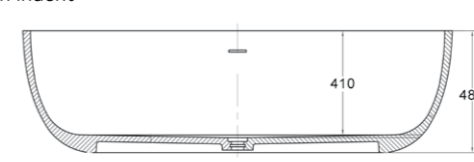

### Free standing stone 'Quila' bath with pop up waste

WD6589SQ Snow Quartz 1700mm L x 800mm W x 480mm H (shown)

WD6589CQ Carbon Quartz 1700mm L x 800mm W x 480mm H

Other colours options available on indent