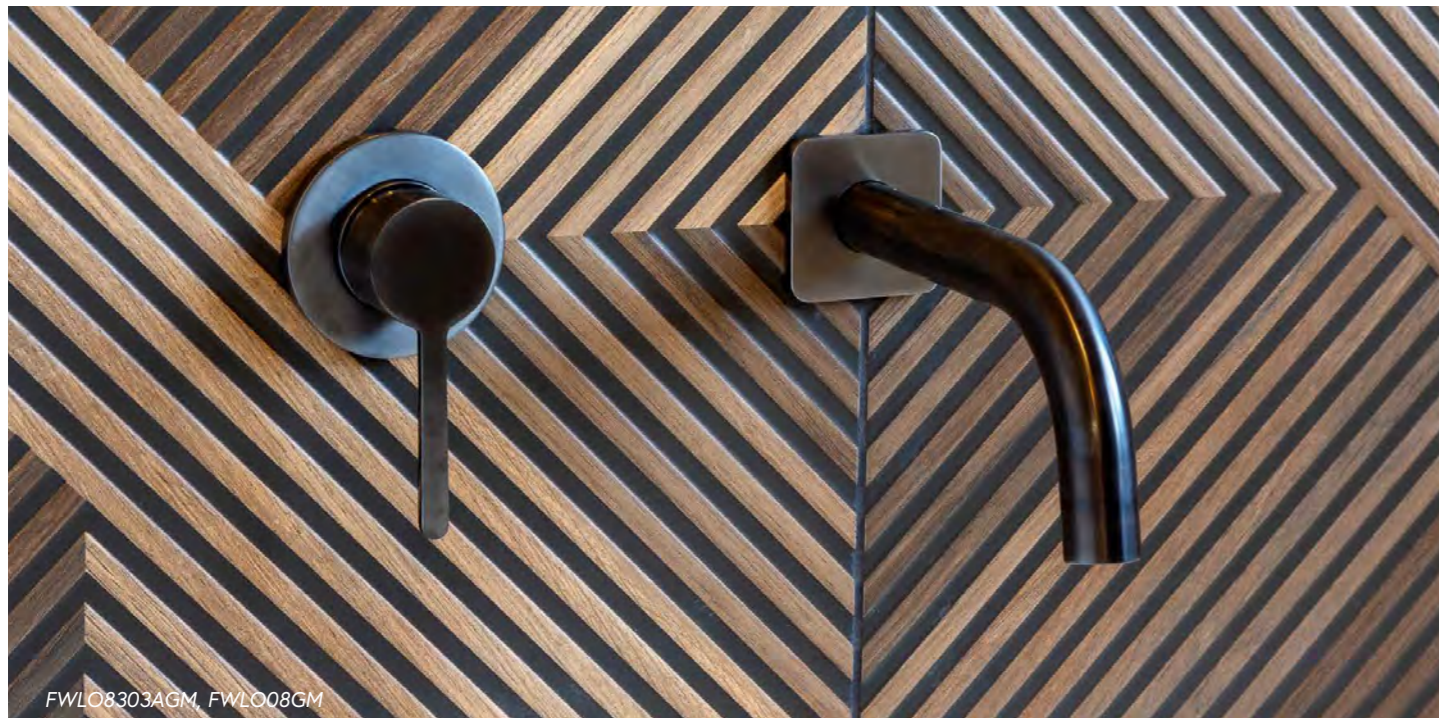

Toilet roll holder, brushed copper

**FW9255BG**

Bottle Trap, brushed copper

**FW9269BC (without overflow)**

**FW9269OBC (with overflow)**

Clickclak waste 32mm, brushed copper

FWLO8303AGM, FWLO08GM