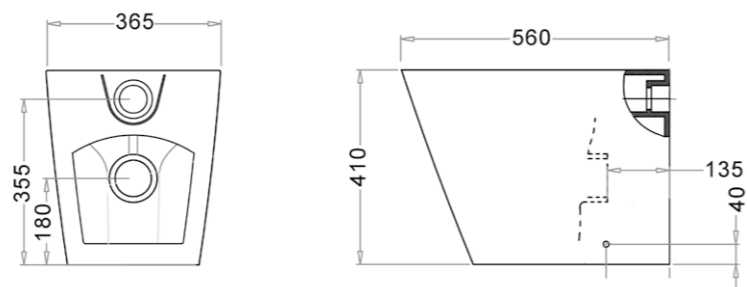

Vivo back to wall suite

Matte black boxless rim with thick seat
WDVV150BL

Vivo floor mounted pan

Matte black boxless rim with thick seat
WDVV200BL