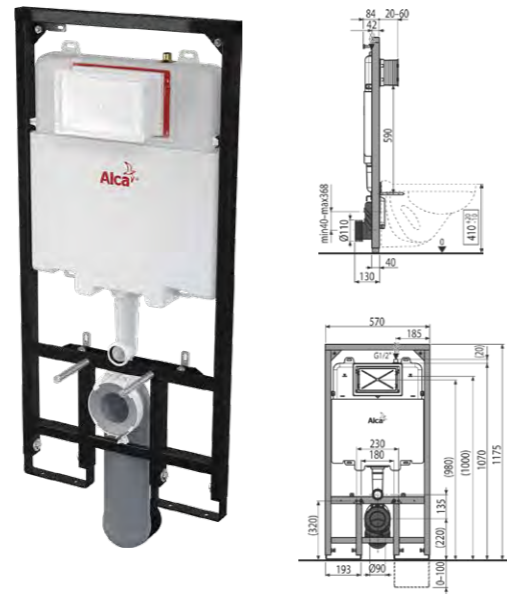

Alcaplast full frame in-wall cistern & faceplate

* For use with wall hung pans
AP1101/572BC brushed chrome
AP1101/571CP chrome
AP1101/570WH white
AP1101/578BL black