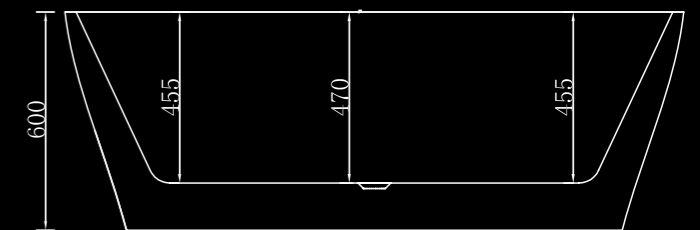

THE SMITH | FREESTANDING

AVAILABLE IN 1500MM & 1700MM GLOSS OR MATTE WHITE FINISH