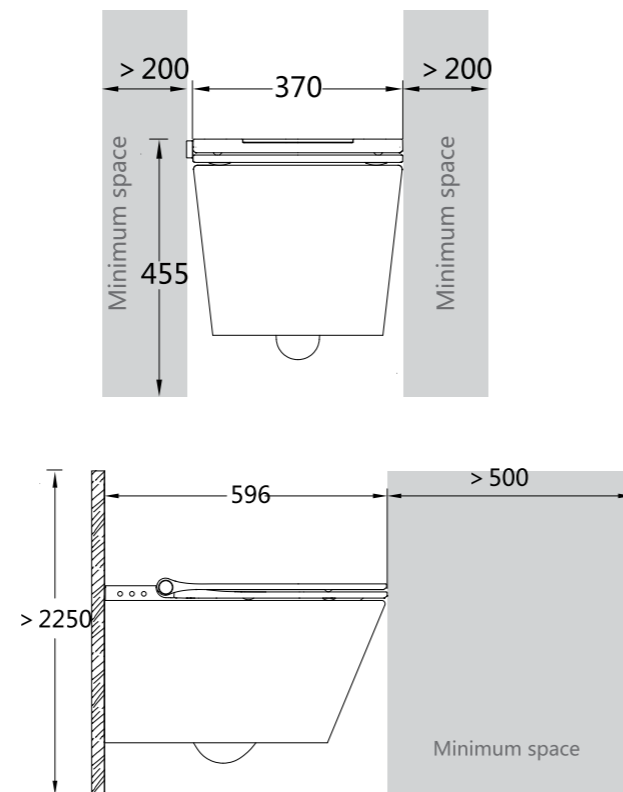

INTELLIGENT TOILETS

A minimalist design option to create space

Gloss white, remote control included
WDCB1088

CONCEALED CISTERN PANS

A minimalist design option to create space

Luci and Vivo concealed cistern pans allow the cistern mechanism and tank to be concealed within the wall cavity which reduces the footprint of the pan and the distance it extends from the wall. The wall hung option further enhances the illusion of space.

- Durable molded resin seat
- Quick release soft close, stainless steel seat hinges
- Steep sided unobstructed bowl
- Rimless flush
- WELS rating: 4 star 4.5-3 L/min

Luci wall hung pan with slim seat

*For use with AP1112 full-frame concealed cistern & faceplate

WDLU300RS 'P' trap only

Vivo floor mounted pan

*For use with AP1101 frameless concealed cistern & faceplate

WDVY200RT Thick seat 'P' trap only

WDVY200RS Slim seat 'P' trap only (shown)

Vivo wall hung pan

*For use with AP1101 full-frame concealed cistern & faceplate

WDVY300RT Thick seat 'P' trap only (shown)

WDVY300RS Slim seat 'P' trap only