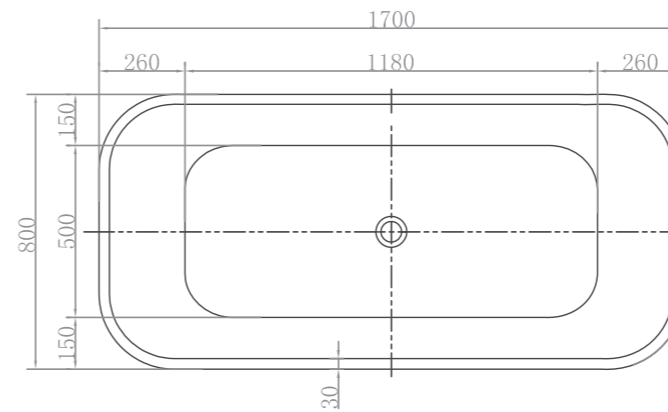

The Smith Freestanding acrylic bath
BPBA8352-170 1700mm L x 800mm W x 600mm H (**Shown**)
BPBA8352-150 1500mm L x 800mm W x 600mm H
Available in gloss white or matte white