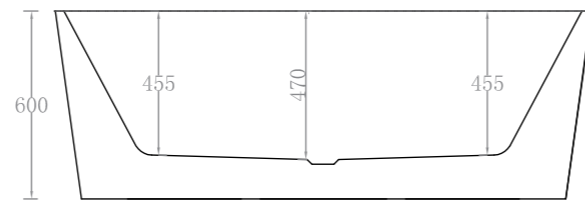

The Smith Back to wall acrylic bath
BPBA8356-170 1700mm L x 800mm W x 600mm H (**Shown**)
BPBA8356-150 1500mm L x 800mm W x 600mm H
Available in gloss white or matte white