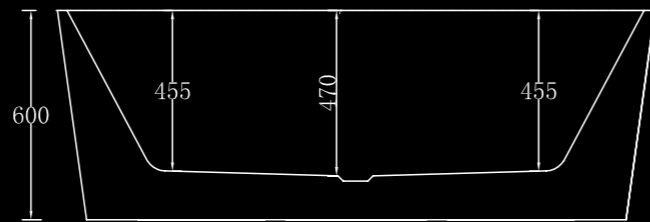

## THE SMITH | BACK TO WALL

AVAILABLE IN 1500MM & 1700MM GLOSS OR MATTE WHITE FINISH