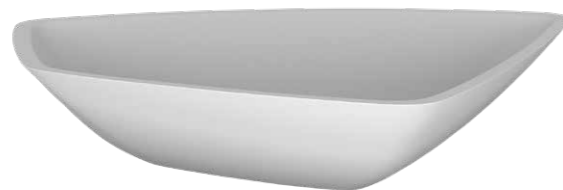

543 x 110mm H
● WD38454MW Matte White