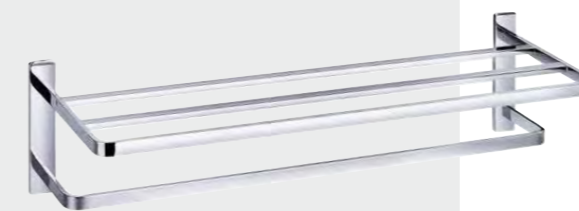

## THE CUBIC RANGE

Sturdy all brass construction and secure wall mounting system. Comes in chrome, black, brushed nickel and gun metal

**Hand towel holder**  
FW8915A 205mm chrome

**Towel rail**  
FW8912A 370mm chrome  
FW8912 610mm chrome

**Robe hook**  
FW8922 chrome

**Toilet roll holder**  
FW8921 chrome

**Toilet roll holder with shelf**  
FW8957 chrome

**Liquid soap dispenser**  
FW2053 85mm reach chrome  
500ml capacity

**Towel shelf**  
FW8910 610mm chrome  
156mm high x 208mm deep