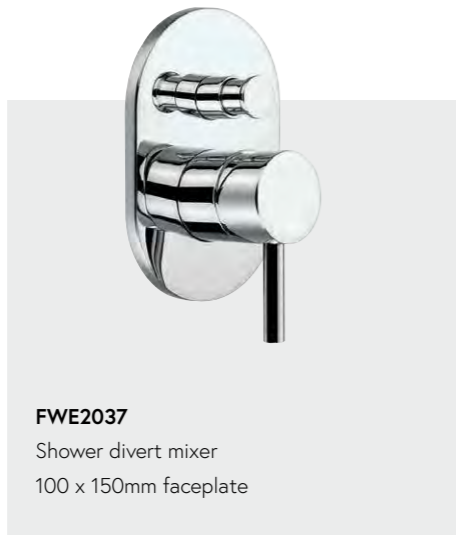

FWE8303

Shower or bath mixer
Ø80mm faceplate

FWE2037

Shower divert mixer
100 x 150mm faceplate