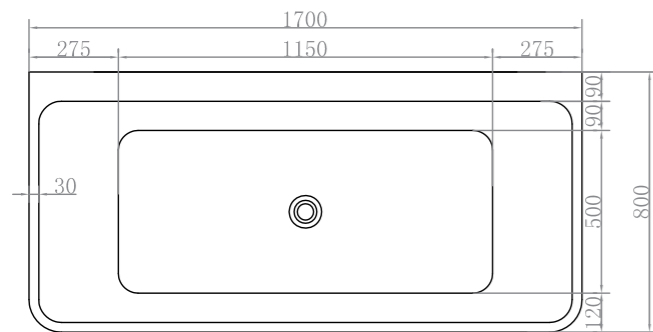

The Smith Back to wall acrylic bath
BPBA8356-170 1700mm L x 800mm W x 600mm H (**Shown**)
BPBA8356-150 1500mm L x 800mm W x 600mm H
Available in gloss white or matte white