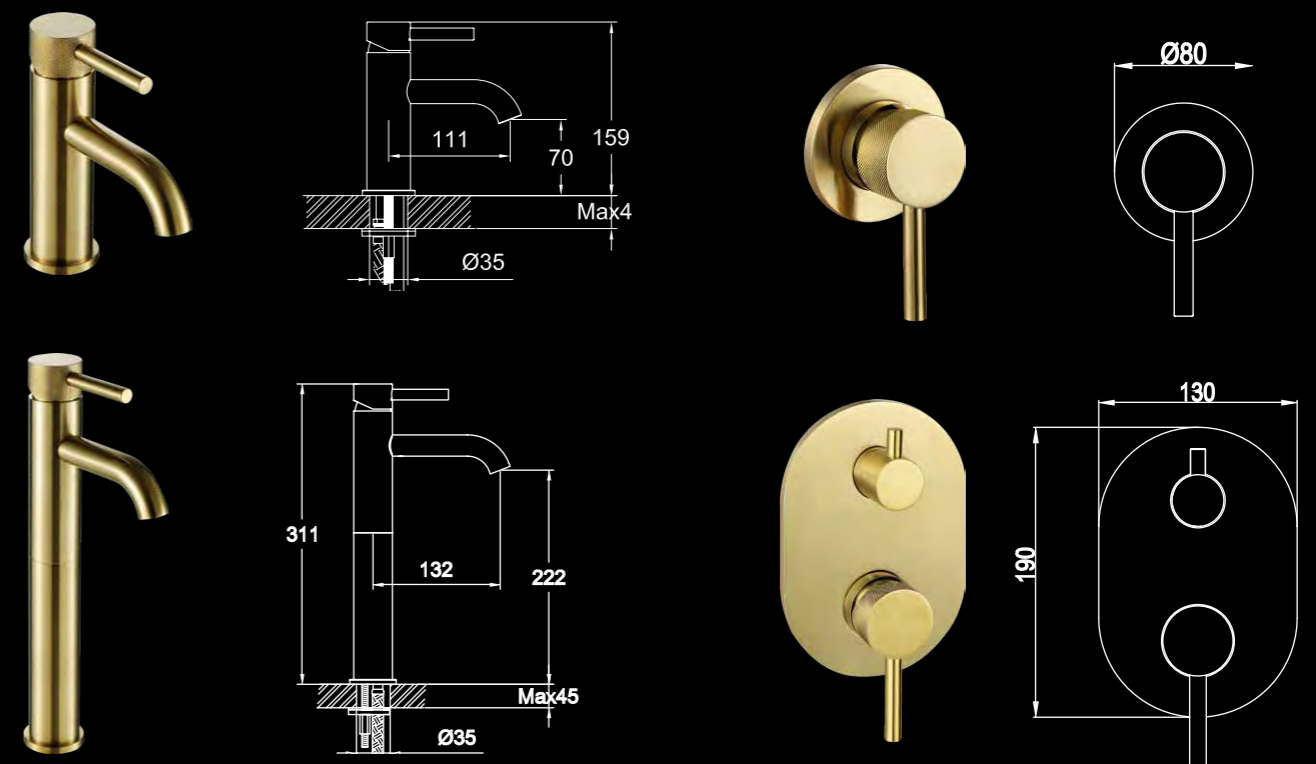

### SCARAB | KNURLED HANDLE OPTION

AVAILABLE FOR THE STANDARD AND TALL BASIN MIXERS, THE BATH/SHOWER MIXER AND SHOWER DIVERTOR