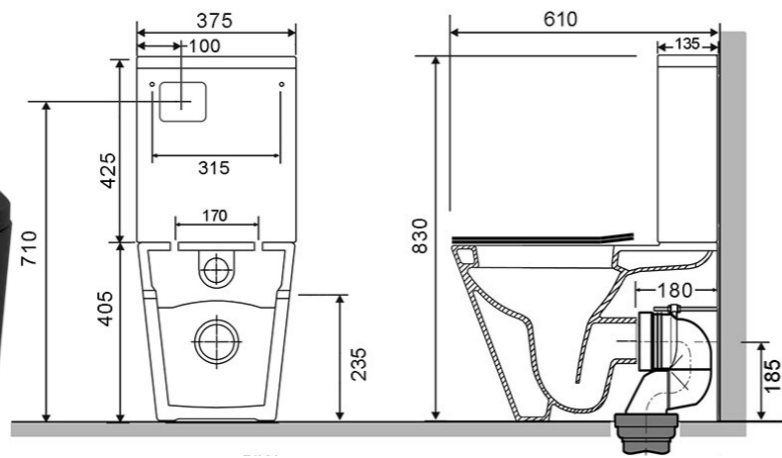

WDVV150BL

LUCI2 TOILET SUITES

A combination of straight lines and soft curves

- Compact 610mm deep design
- Durable molded resin seat
- Quick release soft close, stainless steel seat hinges
- Low profile flush button
- Steep sided unobstructed bowl
- 'P' trap with an adjustable 'S' trap waste adapter
- Back or bottom connection options
- WELS rating: 4 star 4.5-3 L/min

Latest rimless flush technology, which increases the flush velocity for excellent clearing capability.

Vivo back to wall suite

Matte black boxless rim with thick seat
WDVV150BL

Vivo floor mounted pan

Matte black boxless rim with thick seat
WDVV200BL