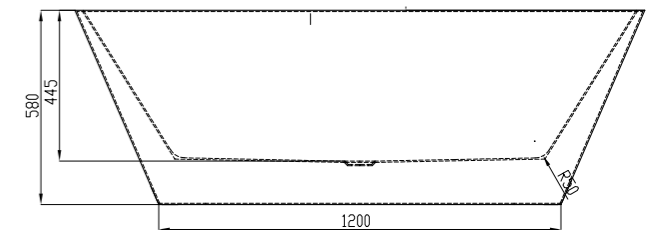

ACRYLIC BATHS

Manufactured from pure acrylic sheets, offering strength and durability, an easy clean surface for health and hygiene.

TILT BATHS