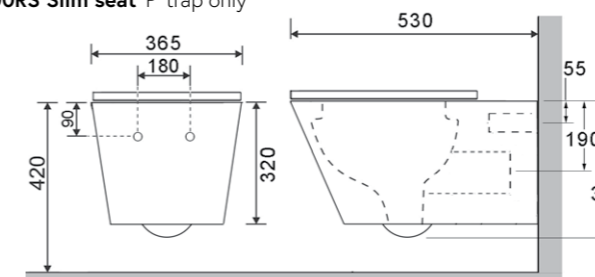

### Vivo wall hung pan

\*For use with AP1101 full-frame concealed cistern & faceplate

WDVY300RT Thick seat 'P' trap only (shown)

WDVY300RS Slim seat 'P' trap only