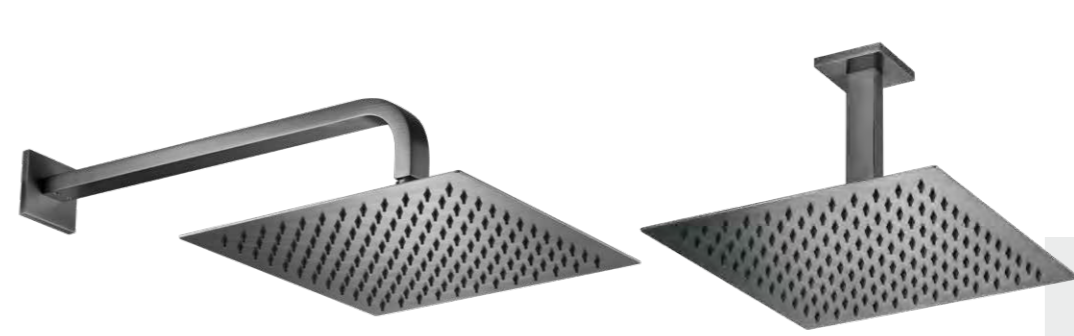

## THE FLINT RANGE | GUN METAL

Mains pressure tapware with classic modern square lines

**FWF9828GM**  
Standard basin mixer, gun metal  
109mm aerator height x 122mm reach  
WELS 4 star 6L/min

**FWF8268GM**  
Tall basin mixer, gun metal  
246mm aerator height x 154mm reach  
WELS 4 star 6L/min