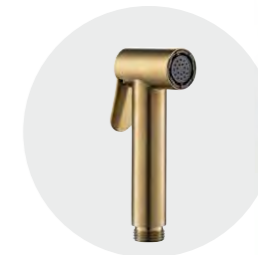

FW30150BG
Trigger spray
option available

FWE8004CP
Body spray set, 1.2m hose
chrome

FWLO8004BC
Body spray set, 1.2m hose
brushed copper

FWSC8004BG
Body spray set, 1.2m hose
brushed gold