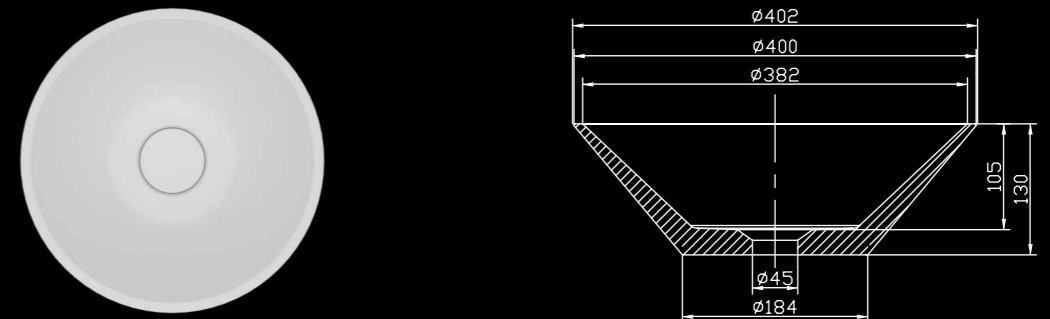

## ISTONE BASIN RANGE | VESSEL BASINS

THE FORME  
AN ORGANIC ZEN SHAPED VESSEL BASIN

THE FLOTTE | ROUND  
WITH SOFT CURVES AND A FLOATING BASE

THE FLOTTE | OVAL  
WITH SOFT CURVES AND A FLOATING BASE

THE CAESAR  
A MODERN SCANDI TAPERED DESIGN