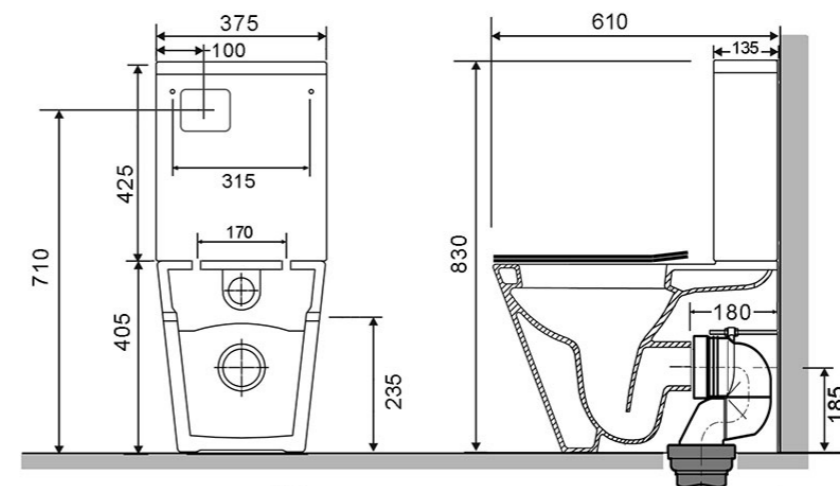

TOILETS

by Verotti

Making luxury items out of functional necessities

VIVO TOILET SUITES

A modern, straight, edgy design

- Compact 610mm deep design
- Durable molded resin seat
- Quick release soft close, stainless steel seat hinges
- Low profile flush button in chrome (white and black available on request)
- Steep sided unobstructed bowl
- 'P' trap with an adjustable 'S' trap waste adapter
- Back or bottom and side connection options which makes it easy to adapt to existing plumbing
- WELS rating: 4 star 4.5-3 L/min

Latest rimless flush technology, which increases the flush velocity for excellent clearing capability.