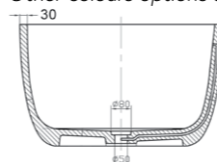

### Free standing stone 'Quila' bath with pop up waste

WD6589SQ Snow Quartz 1700mm L x 800mm W x 480mm H (shown)

WD6589CQ Carbon Quartz 1700mm L x 800mm W x 480mm H

Other colours options available on indent