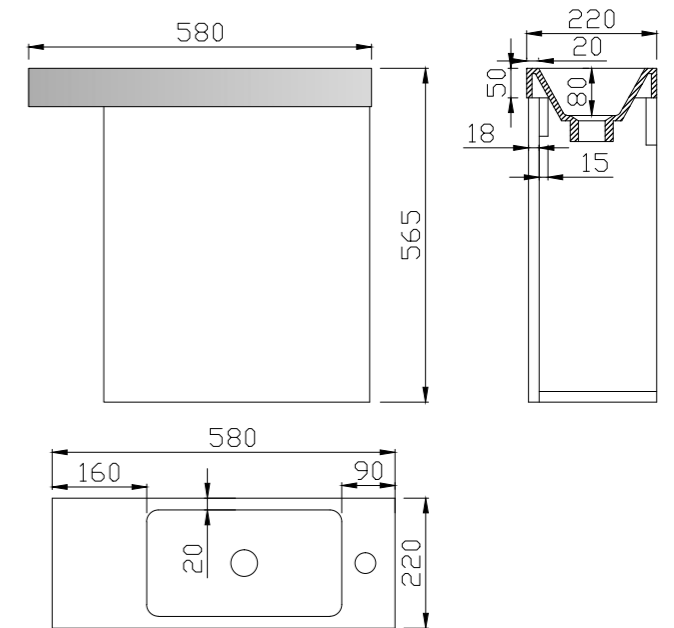

# VANITIES - POWDER ROOM

Wall hung vanities

**Powder room vanity 450x320x590mm**

\*tap not included  
 KZPR450CWH  
 KZPR450CBL (shown)

**Mini WC Set Beech 570x565x220mm**

A beech wood grain laminate finish over 'E-ZERO' low formaldehyde emitting MDF  
 Cast stone resin top in glossy white  
 \*tap not included  
 KZWC550BE Beech (shown)  
 KZWC550BL Black  
 KZWC550WH White