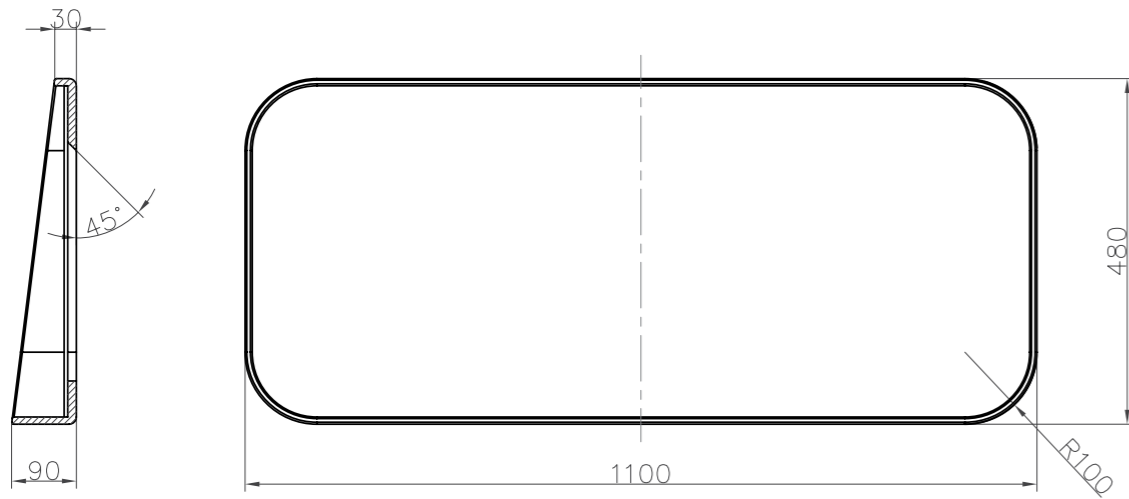

MIRRORS

Rectangle mirror 600mm W x 900mm H
● WD2908F1MBL Matte Black
● WD2908F1WH Gloss White (shown)