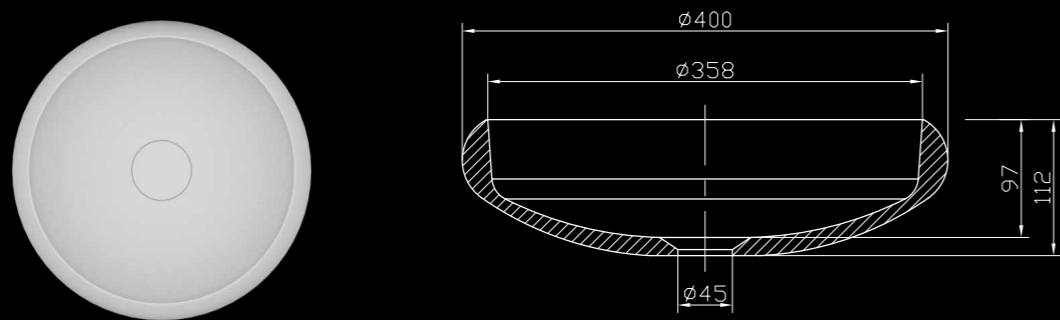

THE FLOTTE | ROUND
WITH SOFT CURVES AND A FLOATING BASE