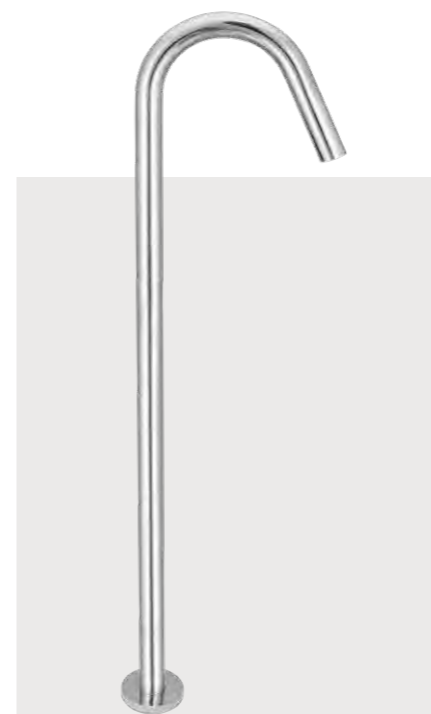

FWLO1500CP
Floor mount bath filler, chrome
925mm aerator height x 210mm reach