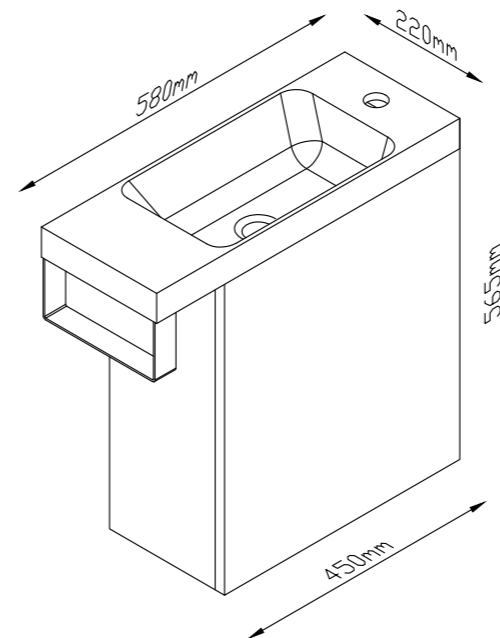

# VANITIES - POWDER ROOM

Wall hung vanities

**Powder room vanity 450x320x590mm**

\*tap not included  
 KZPR450CWH  
 KZPR450CBL (shown)

**Mini WC Set Beech 570x565x220mm**

A beech wood grain laminate finish over 'E-ZERO' low formaldehyde emitting MDF  
 Cast stone resin top in glossy white  
 \*tap not included  
 KZWC550BE Beech (shown)  
 KZWC550BL Black  
 KZWC550WH White