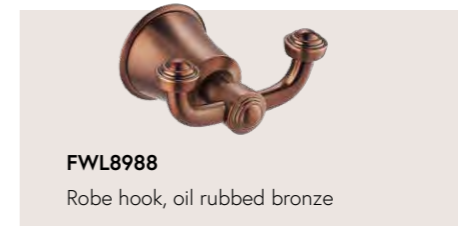

## LIBERTY ACCESSORIES

**FWL8989**  
Toilet roll holder, oil rubbed bronze  
210mm wide x 62mm deep

**FWL8982**  
Double towel rail, oil rubbed bronze  
650mm wide x 112mm deep

**FWL8985**  
Towel ring, oil rubbed bronze  
245mm wide x 62mm deep