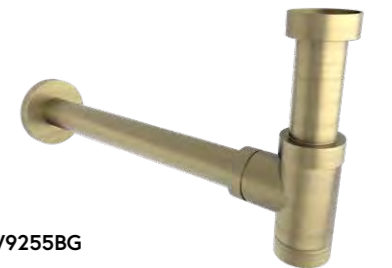

FW9255BG
Adjustable bottle trap
brushed gold