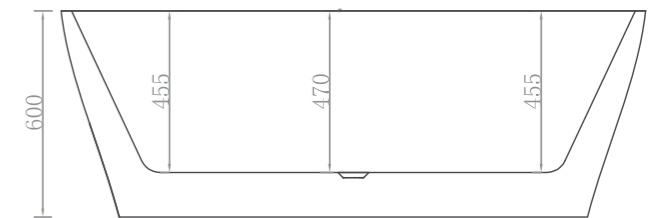

The Smith Freestanding acrylic bath
BPBA8352-170 1700mm L x 800mm W x 600mm H (**Shown**)
BPBA8352-150 1500mm L x 800mm W x 600mm H
Available in gloss white or matte white