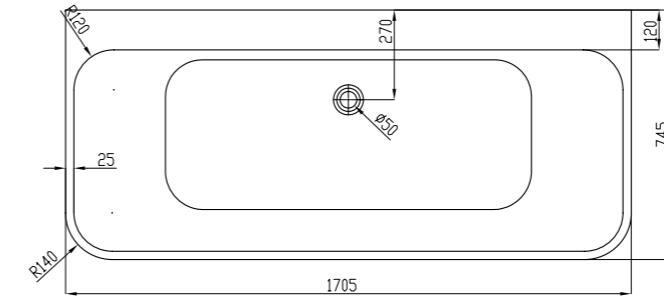

ACRYLIC BATHS

Manufactured from pure acrylic sheets, offering strength and durability, an easy clean surface for health and hygiene.

TILT BATHS