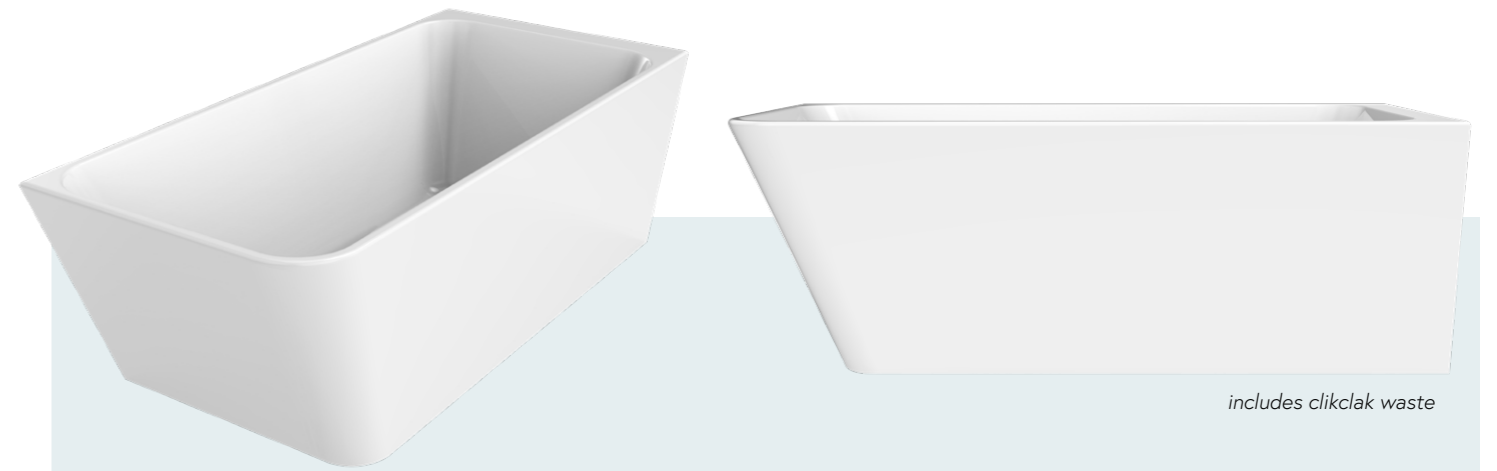

The Tilt Back to wall acrylic bath with pop up waste
BPBA1705 Gloss White
1705mm L x 745mm W x 580mm H