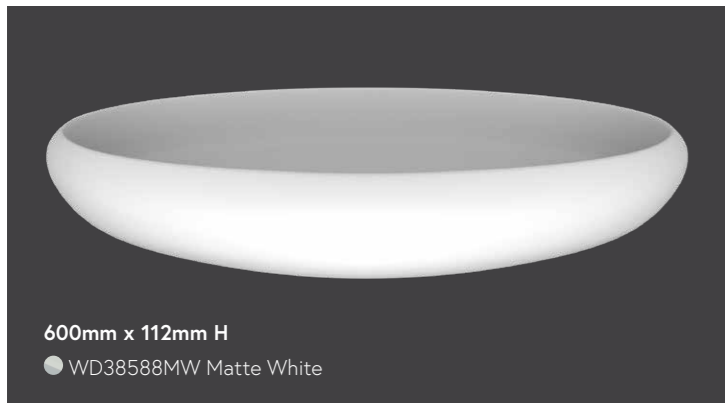

WD38334BMB

WD38334BL

380mm W x 380mm D x 110mm H  
 ● WD38336WH Gloss White

600mm x 112mm H  
● WD38588MW Matte White

WD38588MW

WD38578MWT

WD38576MW

Ø400 x 112mm H  
● WD38587MW Matte White