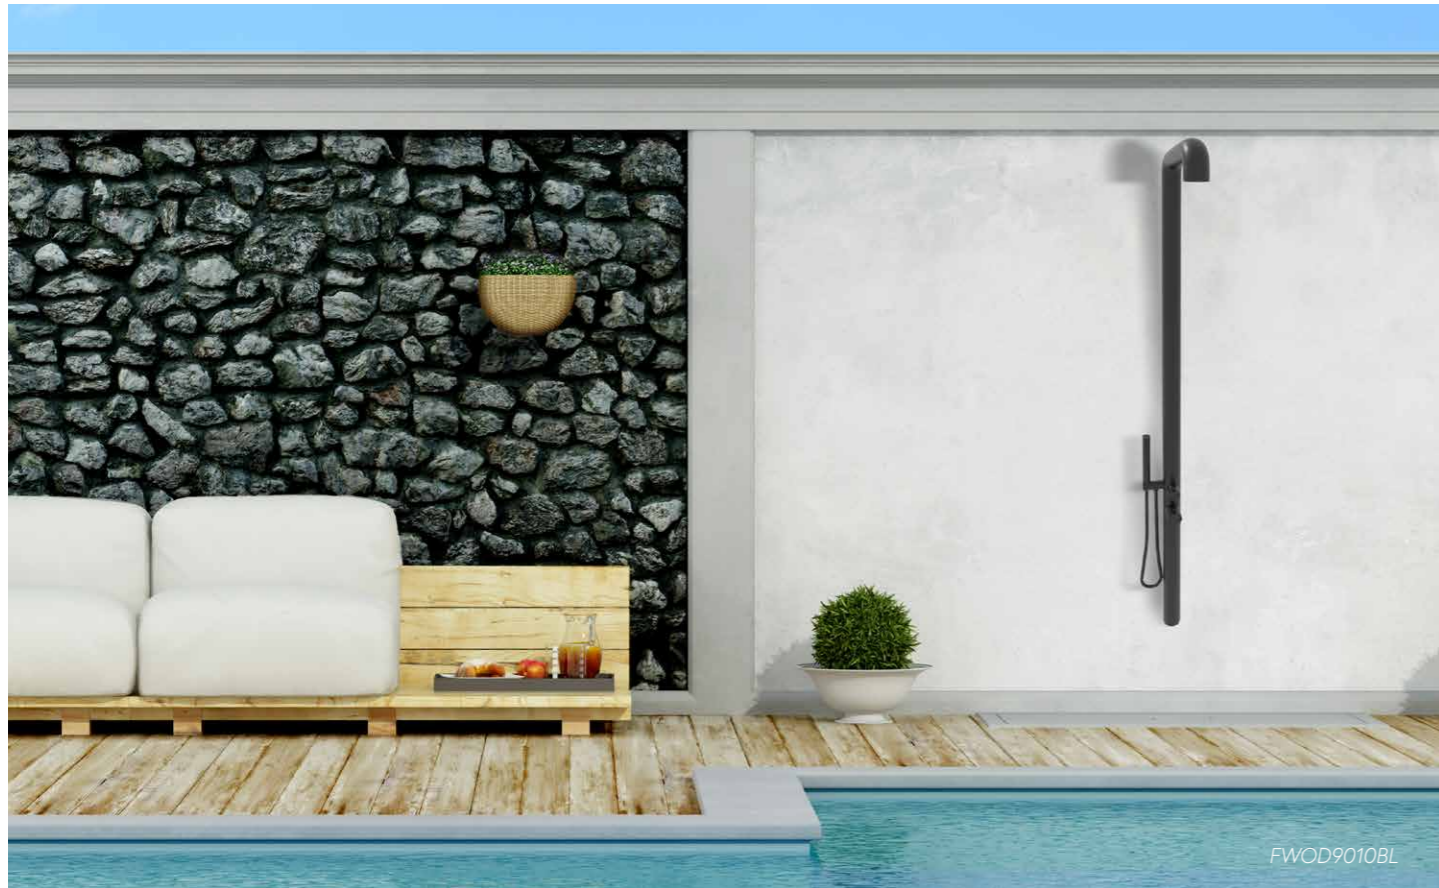

OUTDOOR SHOWERS