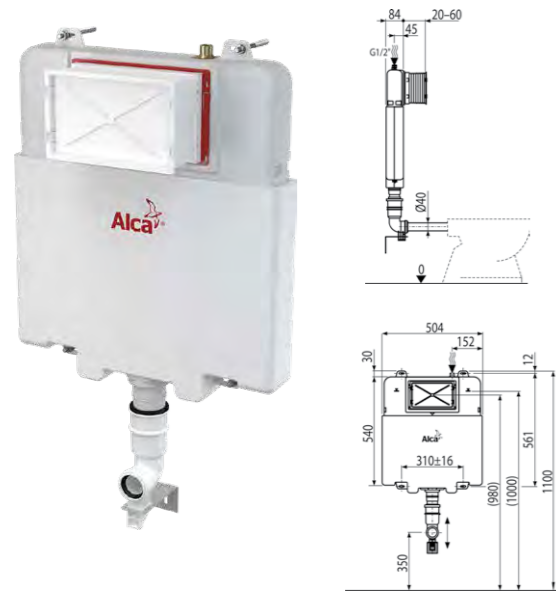

ALCAPLAST IN-WALL CISTERNS

Behind the wall flushing systems

Alcaplast concealed cisterns hide all of the flushing mechanism and tank inside a standard 90mm wall cavity while remaining fully serviceable via the faceplate access hole.

- 5 faceplate options
- Mechanical flushing mechanism
- WELS rating: 3 star 6-3 L/min

Alcaplast frameless in-wall cistern & faceplate

* For use with floor mounted pans
AP1112/572BC brushed chrome
AP1112/571CP chrome
AP1112/570WH white
AP1112/578BL black