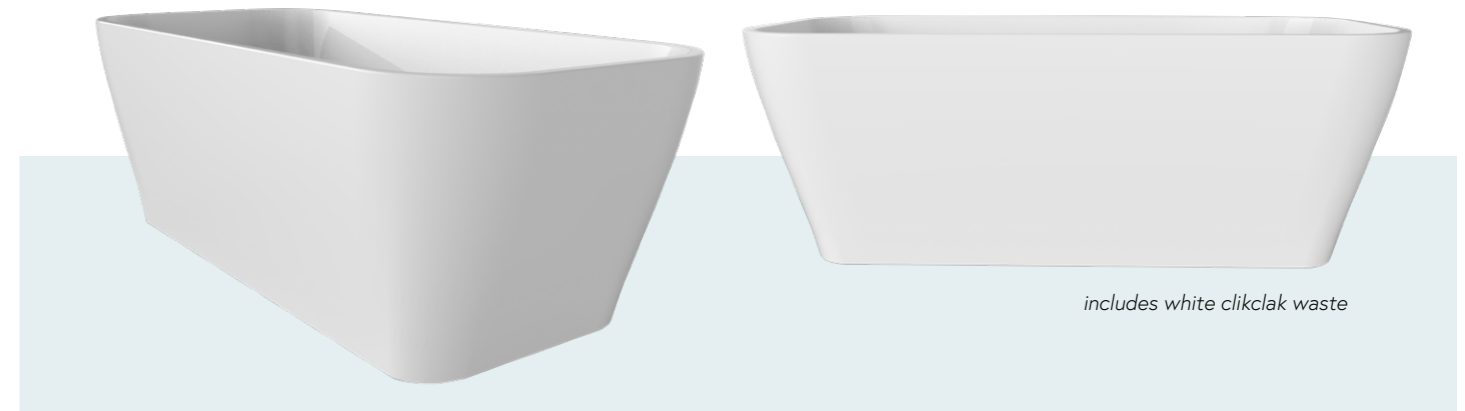

The Smith Back to wall corner acrylic bath left and right
BPBA8356L 1700mm L x 780mm W x 600mm H (**Shown**)
BPBA8356R 1700mm L x 780mm W x 600mm H
Available in gloss white

includes white kliklak waste