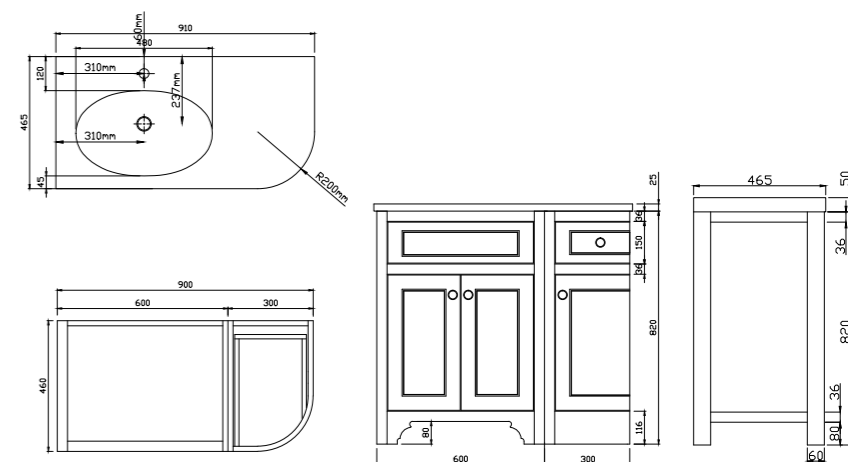

1200mm W x 465mm D x 845mm H  
KZENG1200GY Grey

610mm W x 465mm D x 845mm H  
KZENG600GY Grey

900mm W x 465mm D x 845mm H  
KZENG900RGY Grey

900mm W x 465mm D x 845mm H  
KZENG900LGY Grey