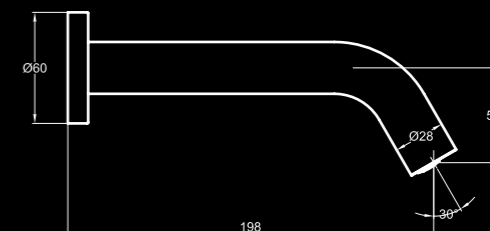

### LUXE SENSOR TAPWARE

AVAILABLE IN MATTE BLACK, GUN METAL, BRUSHED GOLD AND CHROME

FWLUX95\*

FWLUX93\*

- Hands-free infrared sensor activated
- Available in wall mount or deck mount options
- Automatic shut-off water saving flow control
- Improves water and energy efficiency
- Easy to use
- Hygienic- reduces risk of cross contamination
- Mains and battery powered options included