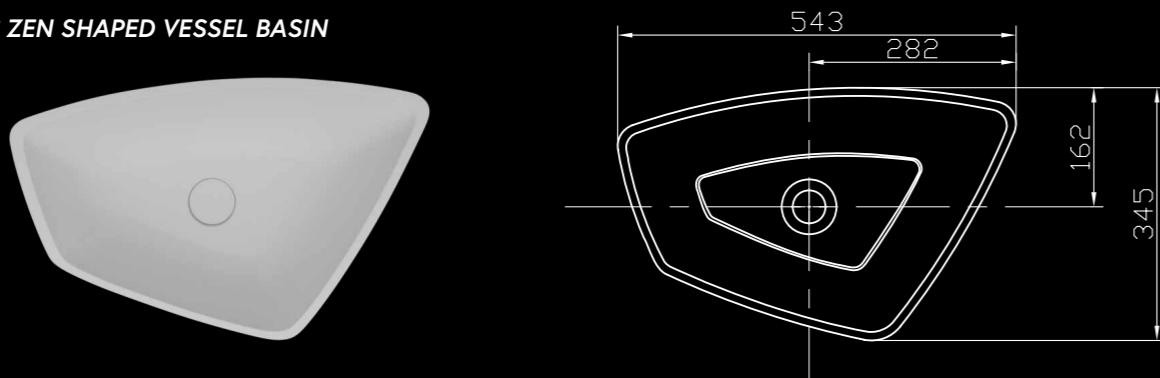

setting the trends with ISTONE

The latest vessel bowl release from istone -features organic shapes. with Forme's zen feel, the levitating Flotte bowl and the addition of removable basin shelves giving additional storage for compact spaces. iStone is leading the charge in solid surface manufacturing this amazing material offers a stone like quality; with it's strong thin edges, allowing beautiful shapes and volumes. It is durable and has an environmentally friendly production process.

ISTONE BASIN RANGE | VESSEL BASINS

THE FORME
AN ORGANIC ZEN SHAPED VESSEL BASIN