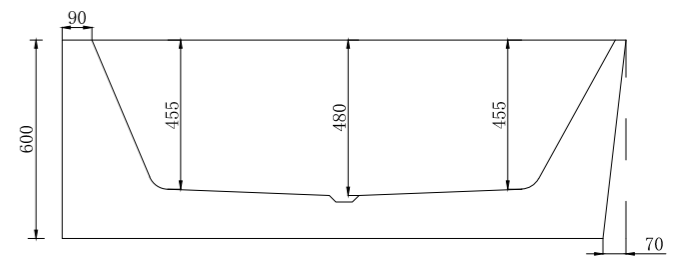

includes white kliklak waste

**The Smith Back to wall corner acrylic bath left and right**  
 BPBA8356L 1700mm L x 780mm W x 600mm H (**Shown**)  
 BPBA8356R 1700mm L x 780mm W x 600mm H  
 Available in gloss white