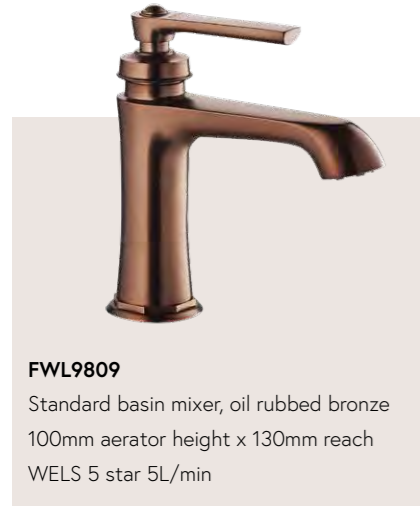

# THE LIBERTY RANGE | OIL RUBBED BRONZE

Mains pressure tapware in an oil rubbed bronze, chrome and aged iron finish with classic styling

**FWL9809**  
Standard basin mixer, oil rubbed bronze  
100mm aerator height x 130mm reach  
WELS 5 star 5L/min