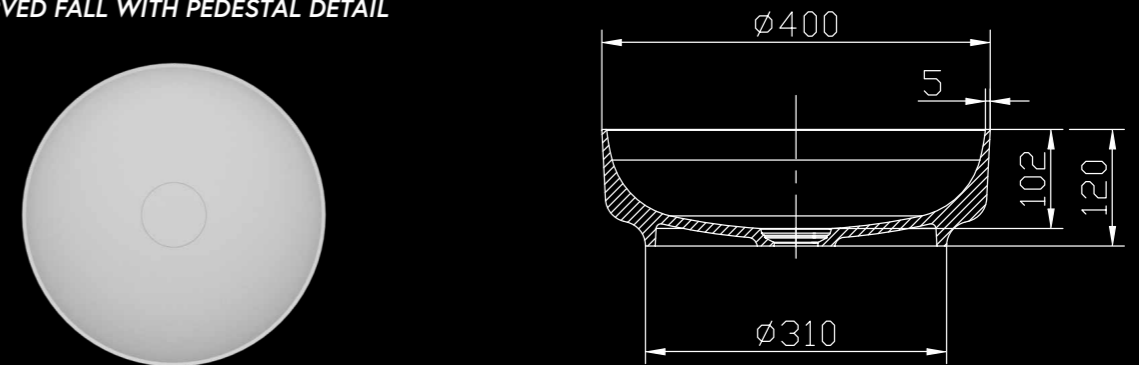

THE RONDE
BEAUTIFUL CURVED FALL WITH PEDESTAL DETAIL