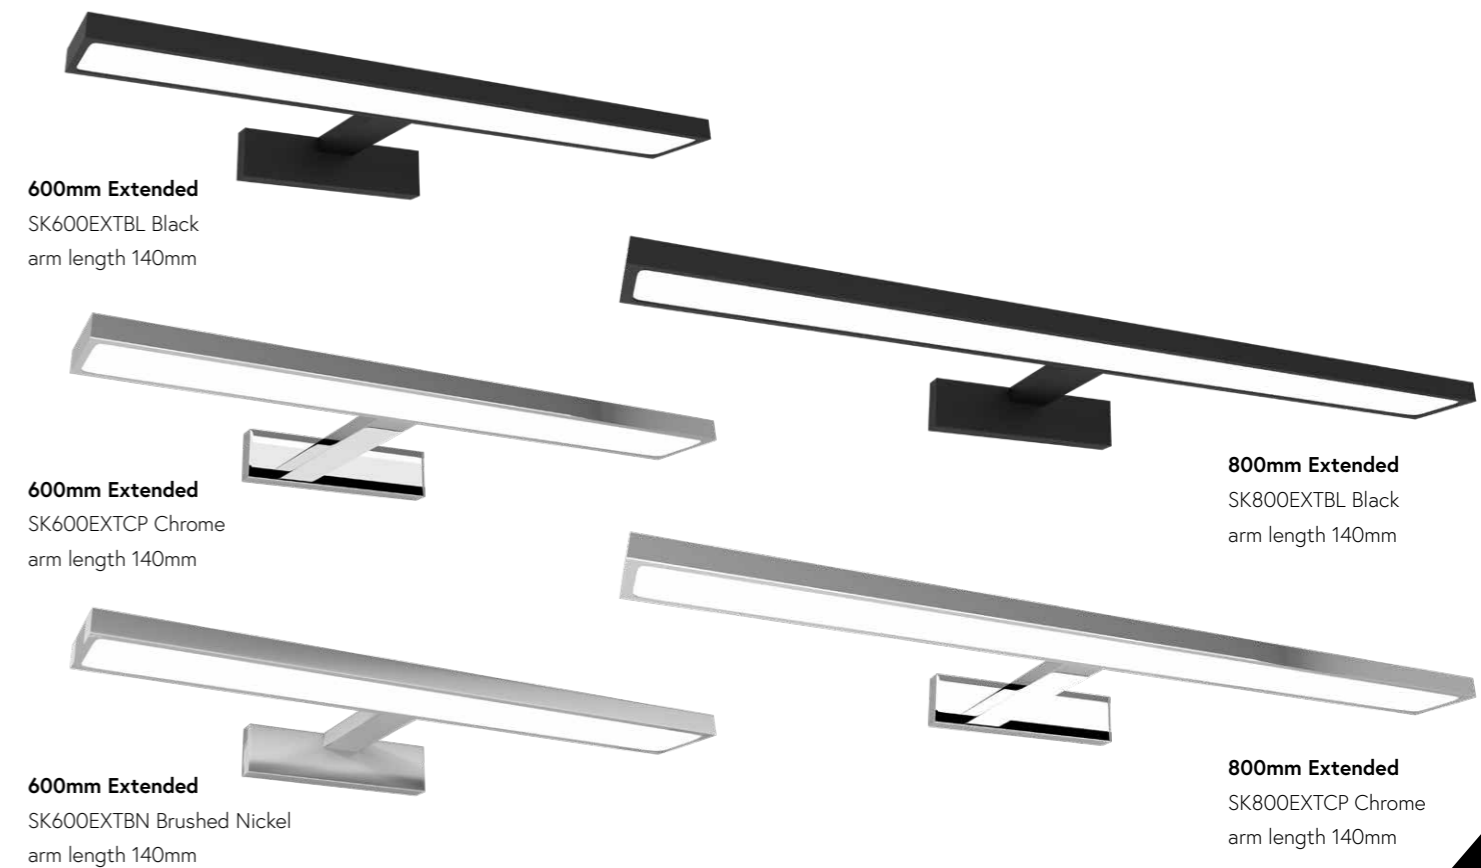

Ø360 x 120mm H **includes klikklak waste**  
Verotti Stainless Steel  
● WD1500BG Brushed Gold

SK800STDBL, WD2908F2BL

SK600EXTBL, KZMG1200WH

## STARK LED STANDARD REACH MIRROR WALL LIGHT

Suitable for wall mounting above a flat or framed mirror. Hard wiring is required.

## STARK LED EXTENDED REACH MIRROR WALL LIGHT

Suitable for wall mounting above a flat or framed mirror, or mirror cabinet. Hard wiring is required.