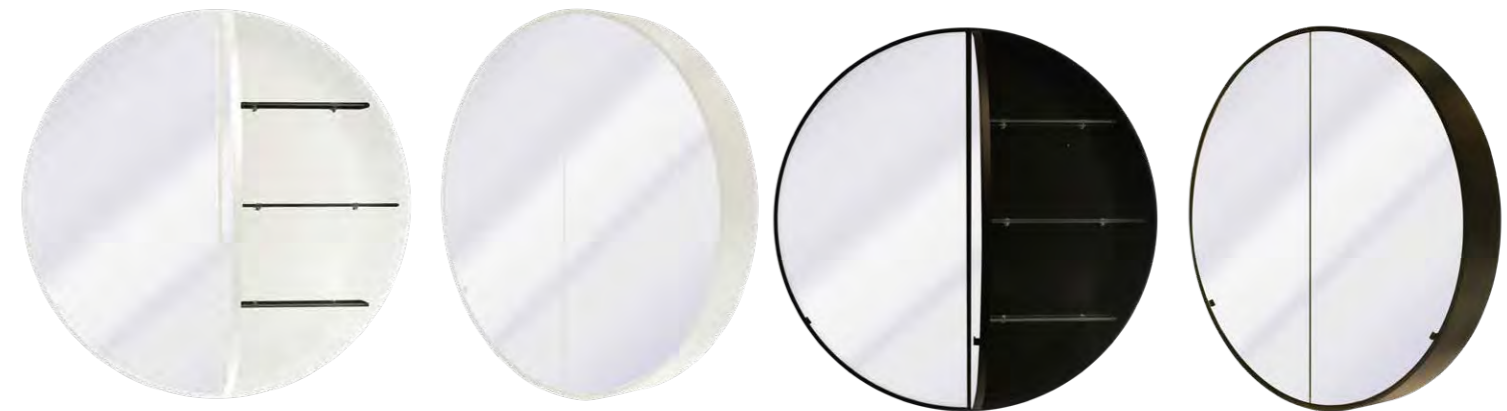

Ø900mm x 120mm deep mirror cabinet
KZMGRO900WH White

Ø900mm x 120mm deep mirror cabinet
KZMGRO900BL Black