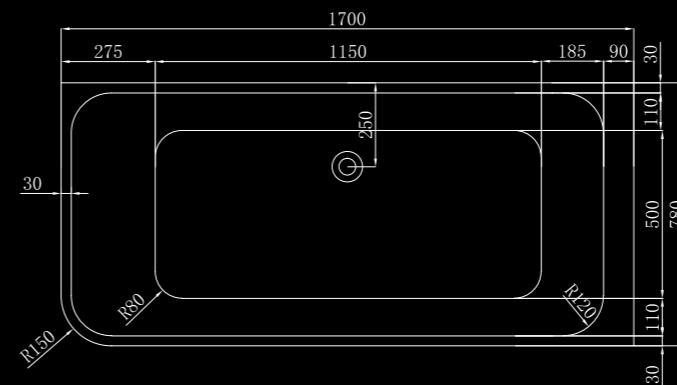

THE SMITH | BACK TO WALL CORNER (LEFT AND RIGHT)

AVAILABLE IN GLOSS WHITE FINISH