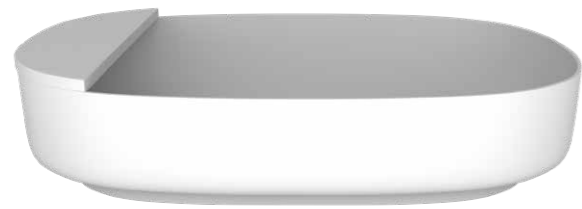

550mm x 120mm H **soap tray removable**
● WD38579MWT Matte White (shown)
● WD38579WHT Gloss White