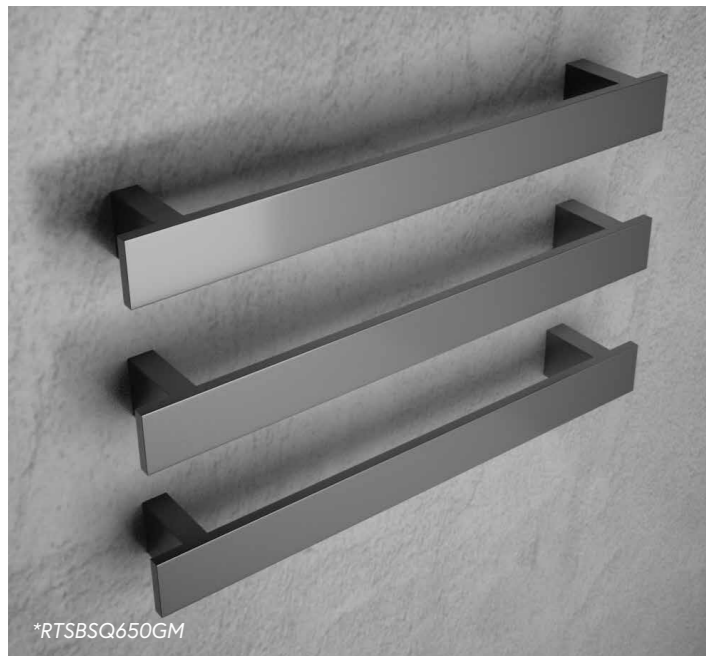

600mm high

900mm high

1200mm high

1600mm high

\*Available in 240V and 12V  
†Available in 12V only

## ELECTRIC HEATED TOWEL BARS HORIZONTAL

Electric towel bar with square mounting posts offer a unique collection focused on contemporary, geometric lines. Their pure flexibility in the number and positioning of the rails, they can be installed in multiples (sold separately) and connected in parallel to a common low voltage transformer (also sold separately). Complementing any surrounding of square and round fixtures, making it adaptable to any bathroom setting.