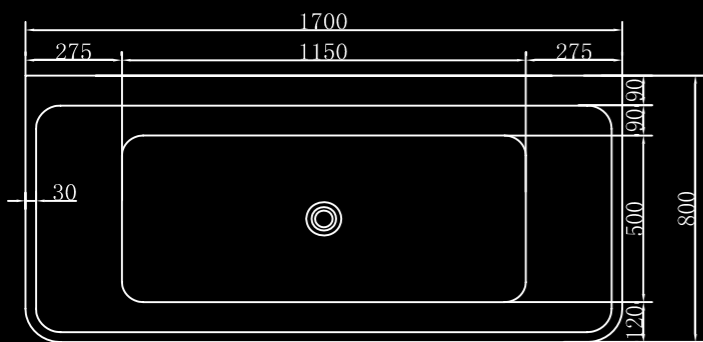

## THE SMITH | BACK TO WALL

AVAILABLE IN 1500MM & 1700MM GLOSS OR MATTE WHITE FINISH