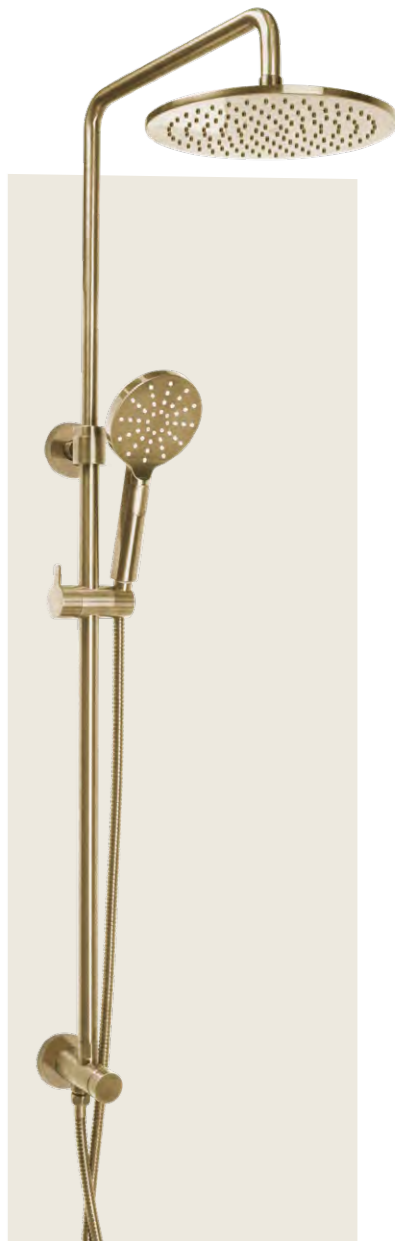

**FWSC09BG Ø250mm x 390mm reach**  
Wall mounted rain shower, brushed gold  
WELS 3 star 9L/min

**FWSC8303BG**  
Shower or bath mixer, brushed gold  
Ø80mm faceplate

**FWSC2037BG**  
Shower divert mixer, brushed gold  
130 x 190mm faceplate

**FWSC1500BG**  
Floor mount bath spout, brushed gold  
750mm aerator height x 210mm reach

**FWSC9516BG with 3 spray functions**  
Slide shower 900mm with integrated elbow, brushed gold  
WELS 4 star 6.5L/min