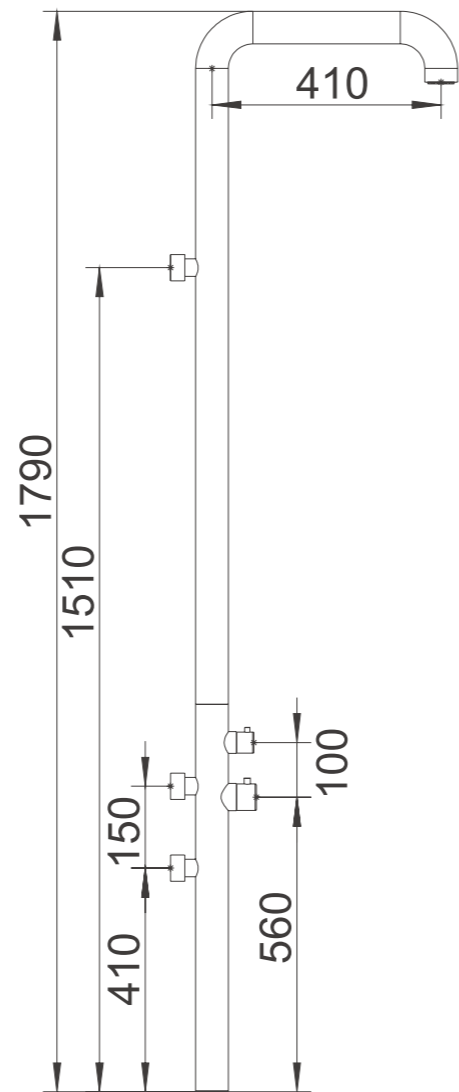

# OUTDOOR SHOWERS

FWOD9010BL

**FWOD9010BL**  
Indoor/outdoor wallmount shower  
Matte black  
1790mm height x 410mm reach

**FWOD9010BS**  
Indoor/outdoor wallmount shower  
Brushed stainless  
1790mm height x 410mm reach