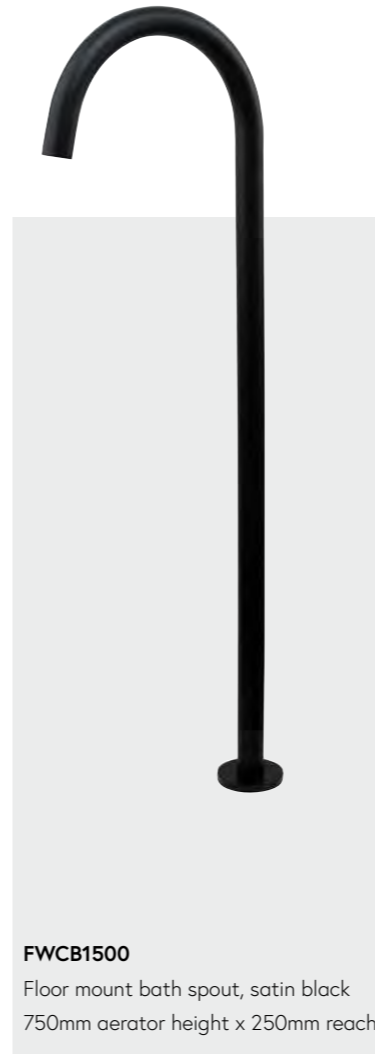

THE **CARBON** RANGE | SATIN BLACK

Mains pressure tapware with a satin black electroplated finish

FWCB8303
Shower or bath mixer,
satin black Ø80mm faceplate

FWCB09
Wall mount rain shower
Ø200 x 450mm reach, satin black
WELS 3 star 8L/min

FWCB25
Wall mount blade spray bath spout
satin black, 180mm reach

FW9255BL
Bottle Trap, satin black