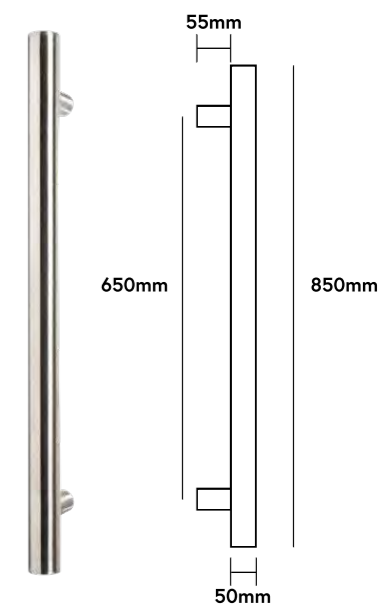

### Towel Rails 12v Vertical Round

**Brushed Gold**  
RTVR850BG

**Satin Black**  
RTVR850BL

**Brushed Stainless**  
RTVR850BS

**Chrome (Shown)**  
RTVR850CP

**Gun Metal**  
RTVR850GM

**White**  
RTVR850WH