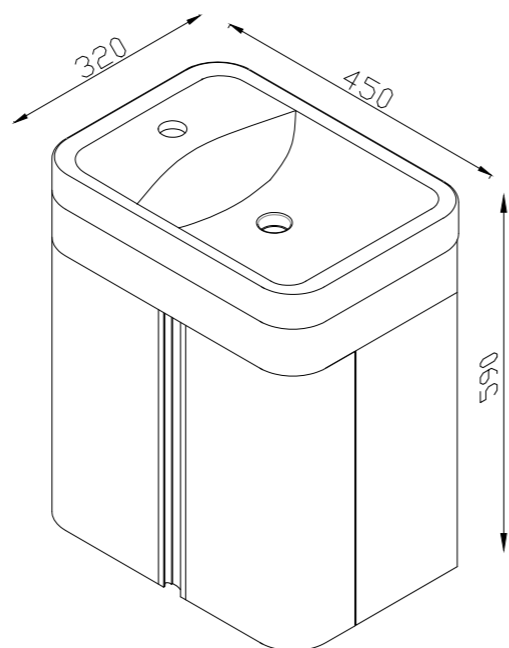

# VANITIES - POWDER ROOM

Wall hung vanities

**Powder room vanity 450x320x590mm**

\*tap not included  
 KZPR450CWH  
 KZPR450CBL (shown)

**Mini WC Set Beech 570x565x220mm**

A beech wood grain laminate finish over 'E-ZERO' low formaldehyde emitting MDF  
 Cast stone resin top in glossy white  
 \*tap not included  
 KZWC550BE Beech (shown)  
 KZWC550BL Black  
 KZWC550WH White