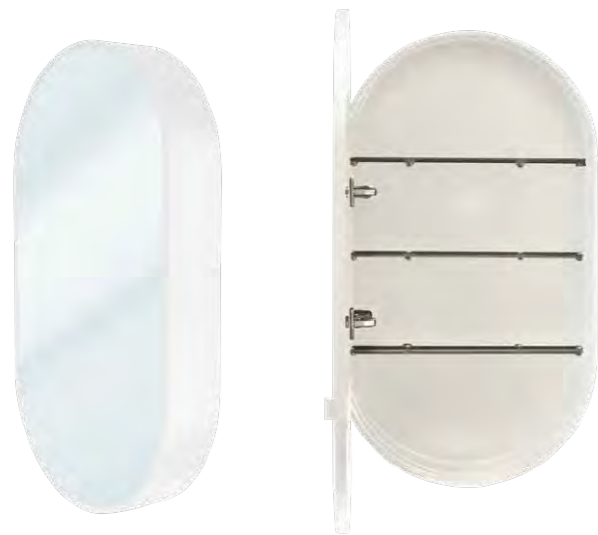

500mm wide x 120mm deep x 900mm high mirror cabinet
KZMGRO500WH White