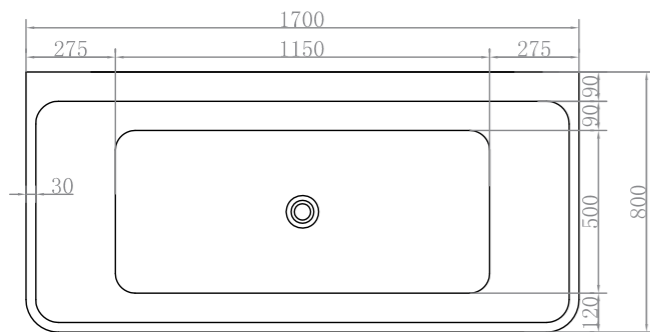

The Smith Back to wall acrylic bath
BPBA8356-170 1700mm L x 800mm W x 600mm H (Shown)
BPBA8356-150 1500mm L x 800mm W x 600mm H
Available in gloss white or matte white