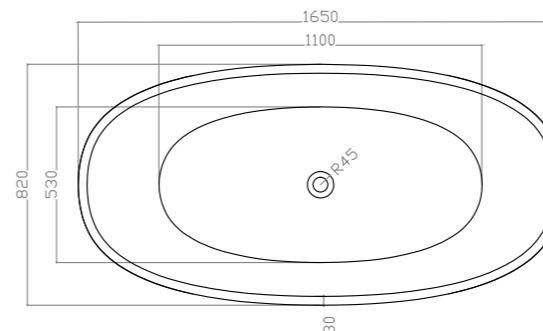

BPBA8000MW

Free standing acrylic 'Dublin' bath with pop up waste

Matte White 1650mm L x 820mm W x 580mm H
BPBA8000MW