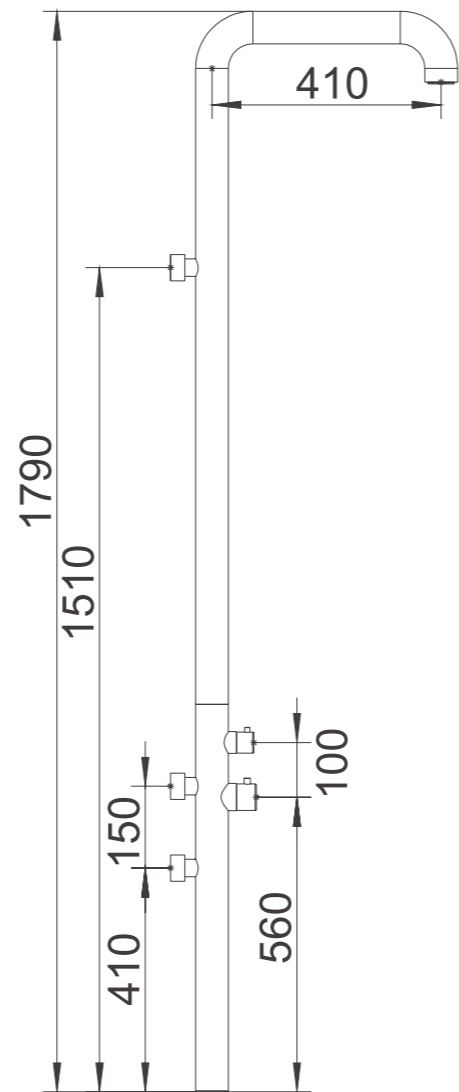

# OUTDOOR SHOWERS

**FWOD9010BL**  
Indoor/outdoor wallmount  
shower, matte black  
1790mm height x 410mm reach

**FWOD9010BS**  
Indoor/outdoor wallmount  
shower, brushed stainless  
1790mm height x 410mm reach