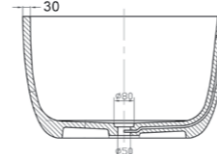

### Free standing stone 'Quila' bath with pop up waste

WD6589SQ Snow Quartz 1700mm L x 800mm W x 480mm H (shown)

WD6589CQ Carbon Quartz 1700mm L x 800mm W x 480mm H

Other colours options available on indent