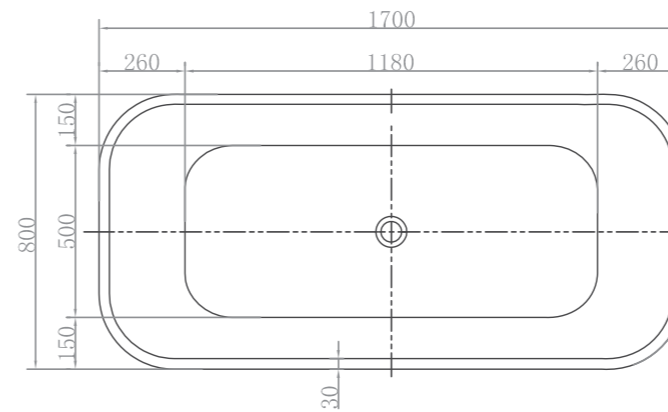

The Smith Freestanding acrylic bath
BPBA8352-170 1700mm L x 800mm W x 600mm H (Shown)
BPBA8352-150 1500mm L x 800mm W x 600mm H
Available in gloss white or matte white