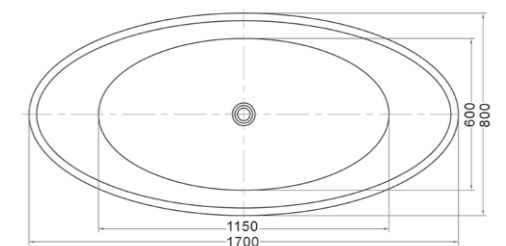

### Free standing stone 'Quila' bath with pop up waste

WD6589SQ Snow Quartz 1700mm L x 800mm W x 480mm H (shown)

WD6589CQ Carbon Quartz 1700mm L x 800mm W x 480mm H

Other colours options available on indent