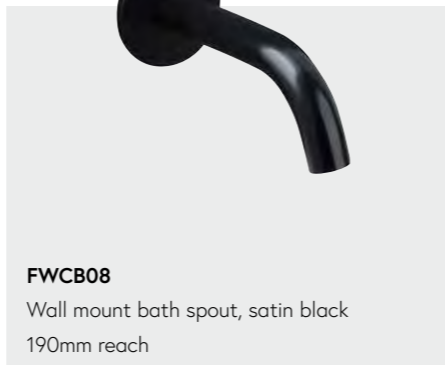

FWCB08
Wall mount bath spout, satin black
190mm reach