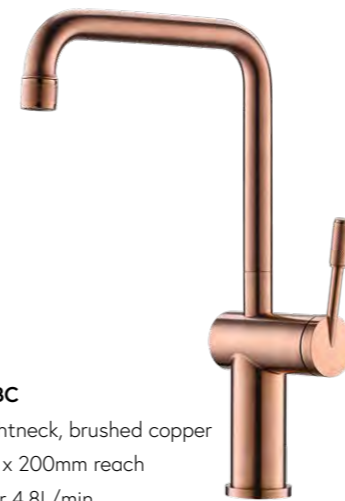

FWK03SNBC
Rivet straightneck, brushed copper
345mm tall x 200mm reach
WELS 5 star 4.8L/min