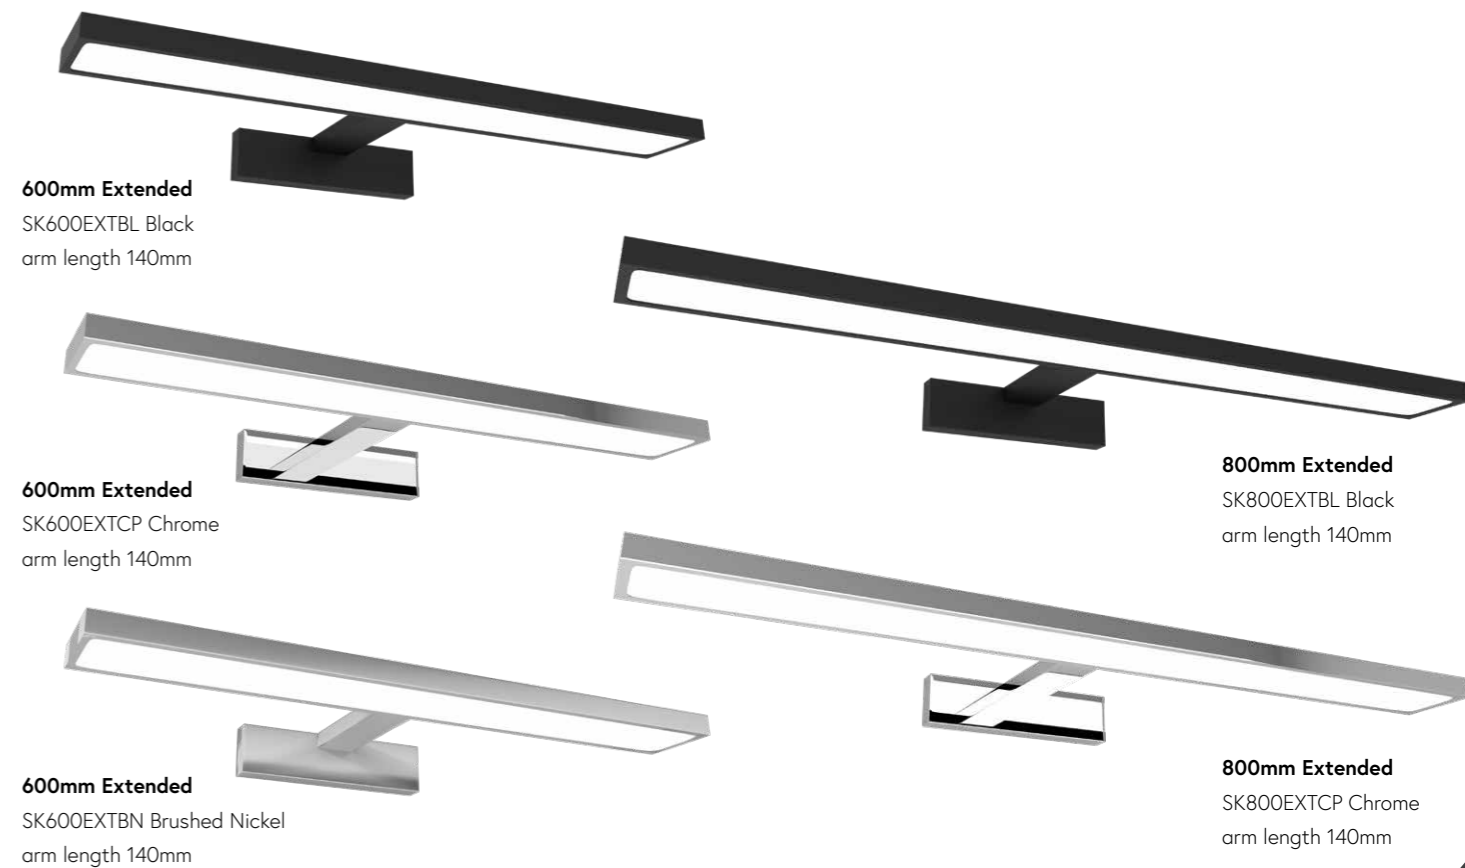

## STARK LED STANDARD REACH MIRROR WALL LIGHT

Suitable for wall mounting above a flat or framed mirror. Hard wiring is required.

## STARK LED EXTENDED REACH MIRROR WALL LIGHT

Suitable for wall mounting above a flat or framed mirror, or mirror cabinet. Hard wiring is required.