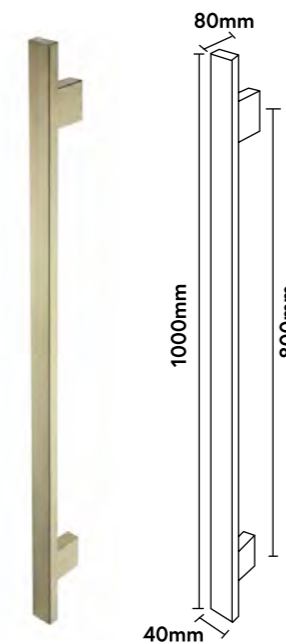

### Towel Rails 12v Vertical Square

**Brushed Gold (Shown)**  
RTVSQ850BG

**Satin Black**  
RTVSQ850BL

**Brushed Stainless**  
RTVSQ850BS

**Chrome**  
RTVSQ850CP

**Gun Metal**  
RTVSQ850GM

**White**  
RTVSQ850WH