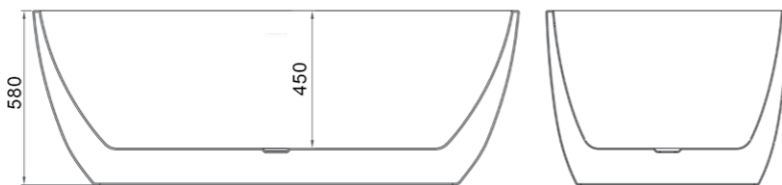

# ACRYLIC BATHS

Manufactured from pure acrylic sheets, offering strength and durability, an easy clean surface for health and hygiene.

WD6026BL

**Free standing acrylic 'Coco' bath with pop up waste**

Matte Black 1600mm L x 800mm W x 580mm H (Shown)  
WD6026BL