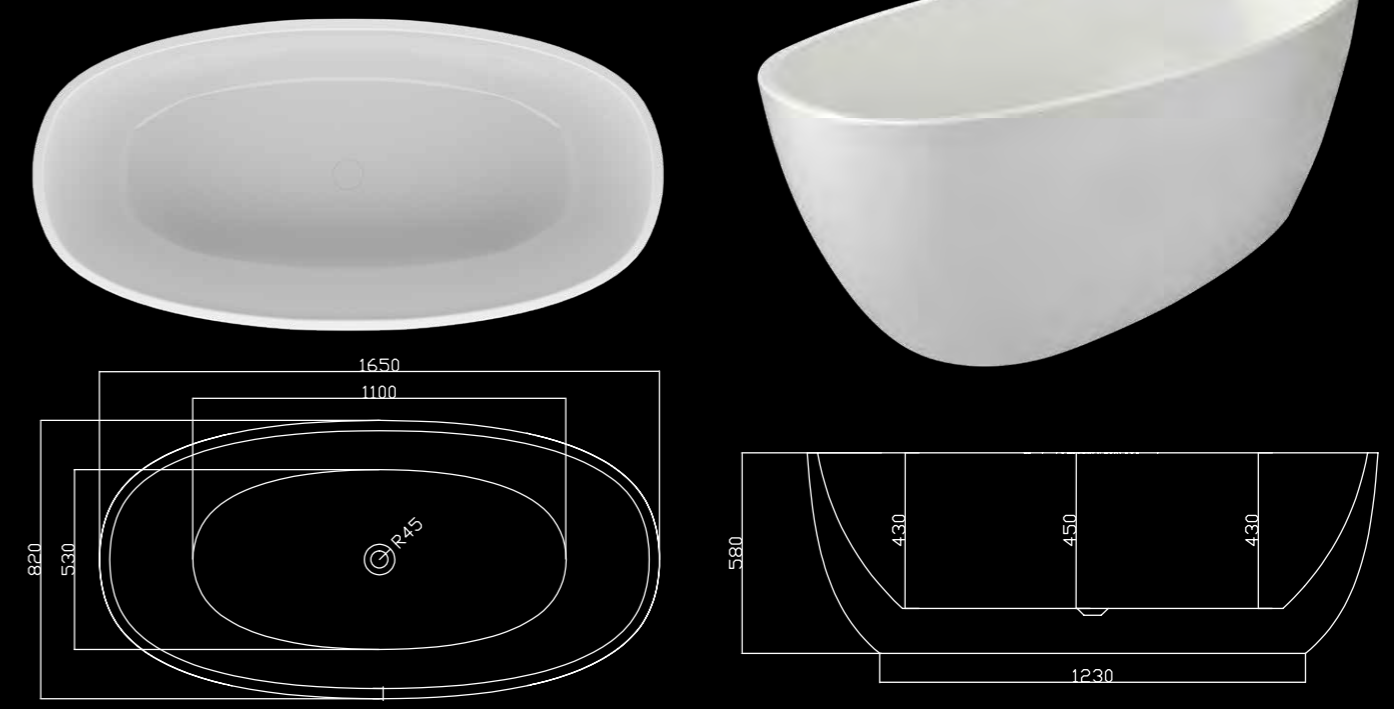

## THE DUBLIN | FREESTANDING

AVAILABLE IN 1650MM MATTE WHITE FINISH