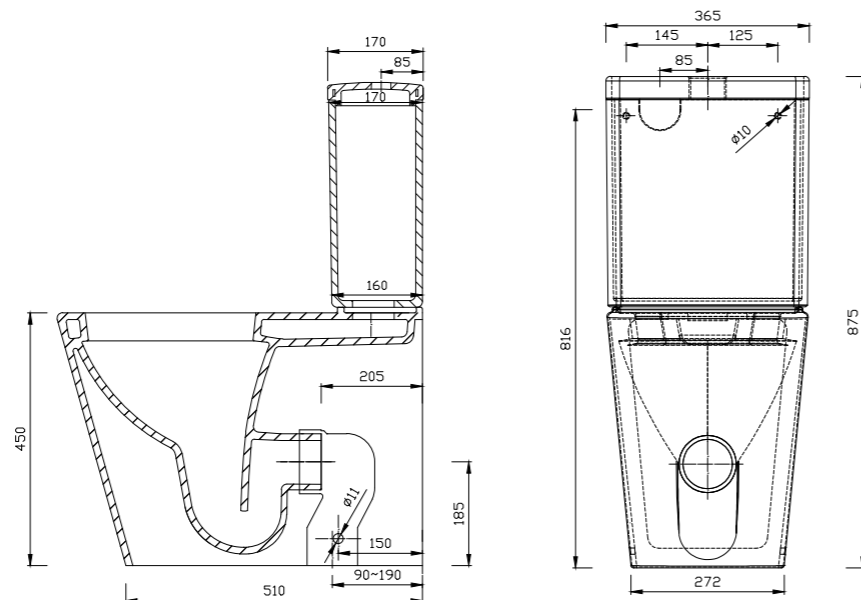

Vivo Comfort height back to wall suite with slim seat
WDVV6601