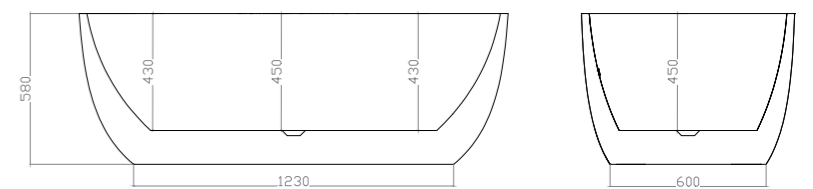

**Free standing acrylic 'Coco' bath with pop up waste**

Gloss White 1600mm L x 800mm W x 580mm H  
WD6026WH

BPBA8000MW

**Free standing acrylic 'Dublin' bath with pop up waste**

Matte White 1650mm L x 820mm W x 580mm H  
BPBA8000MW