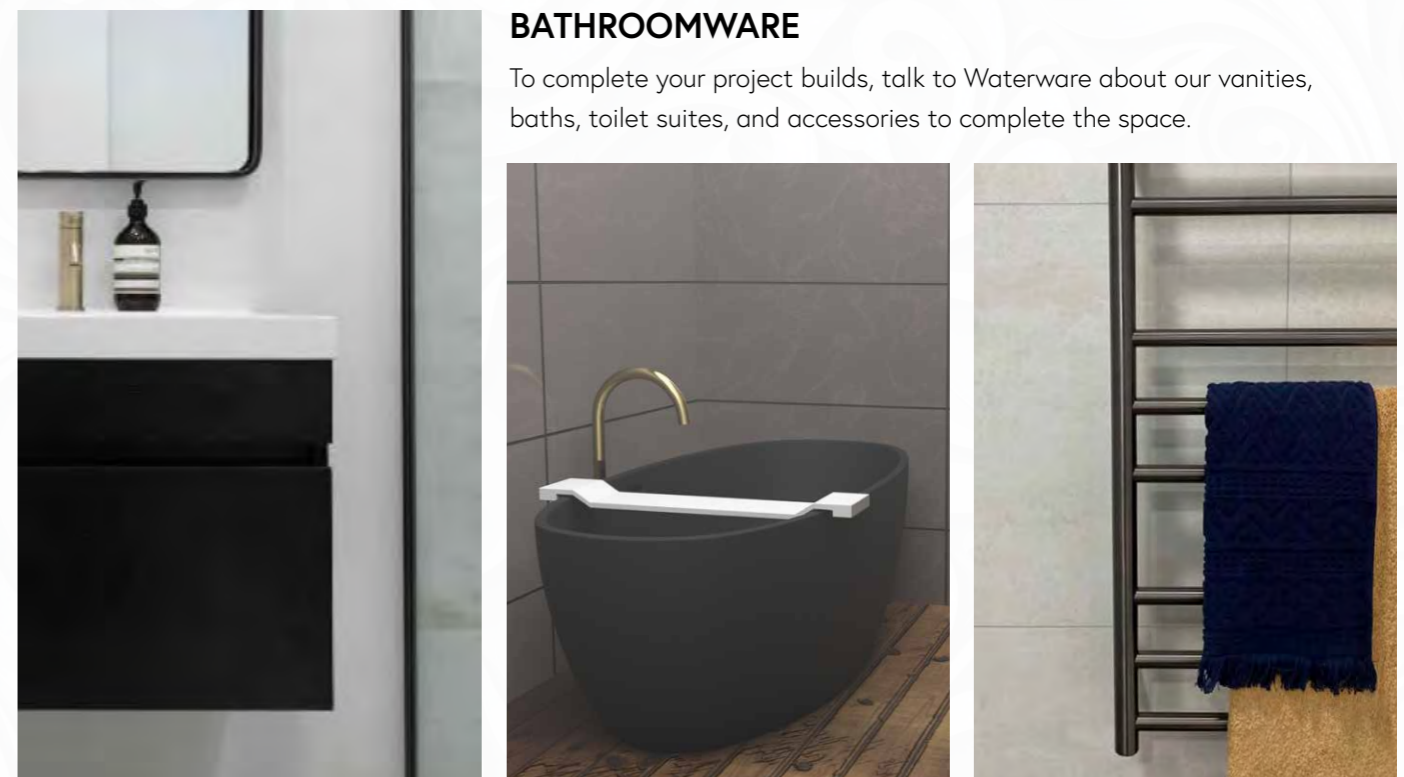

BATHROOMWARE

To complete your project builds, talk to Waterware about our vanities, baths, toilet suites, and accessories to complete the space.