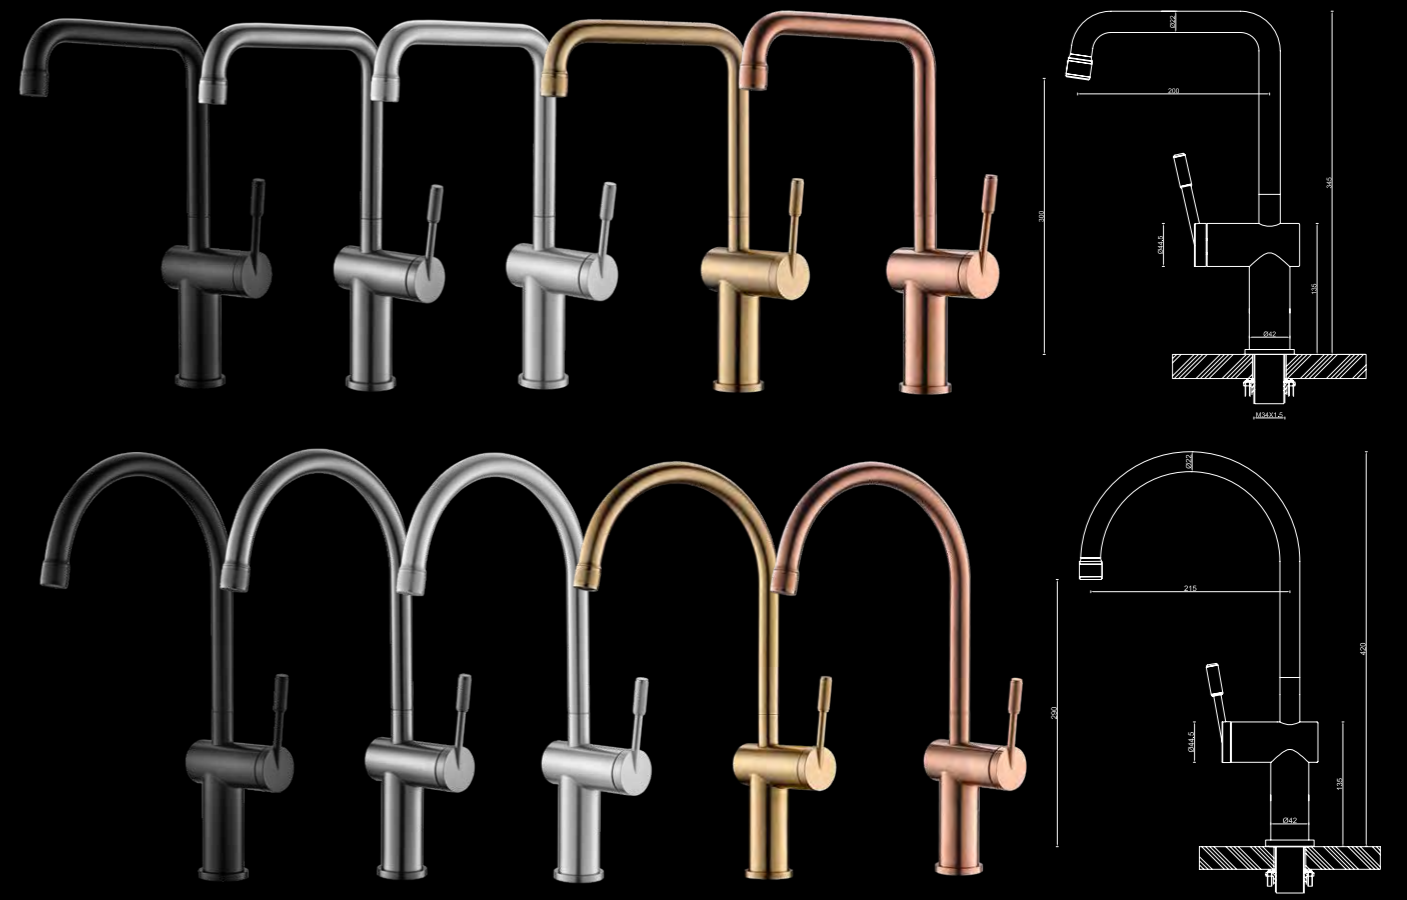

RIVET | KITCHEN MIXERS (SQUARE NECK AND GOOSE NECK)
AVAILABLE IN CHROME, BRUSHED NICKEL, BLACK, BRUSHED GOLD, BRUSHED COPPER, AND GUNMETAL.