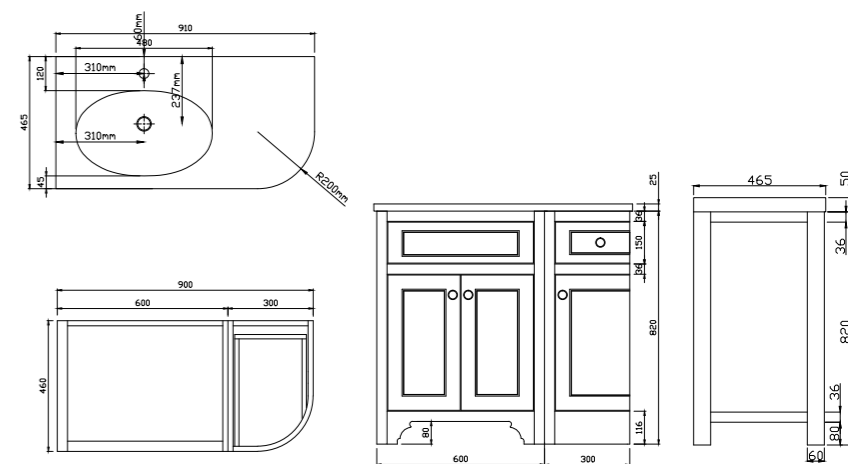

1200mm W x 465mm D x 845mm H  
KZENG1200GY Grey

610mm W x 465mm D x 845mm H  
KZENG600GY Grey

900mm W x 465mm D x 845mm H  
KZENG900RGY Grey

900mm W x 465mm D x 845mm H  
KZENG900LGY Grey