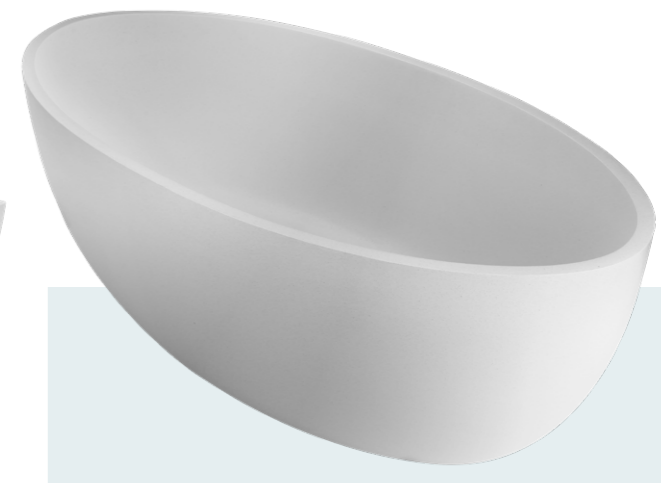

## STONE BATHS

Made from a luxurious solid stone resin composite with smooth elegant lines

WD6589CQ

Carbon Quartz

Snow Quartz