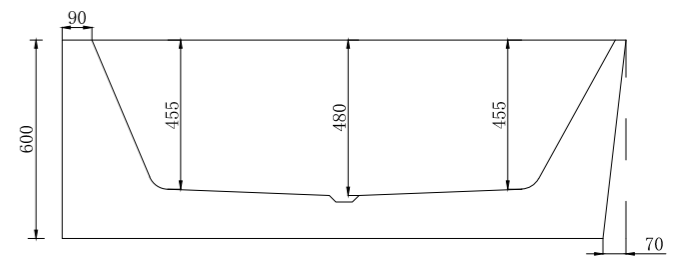

BPBA8356-170

SMITH BATHS

includes white kliklak waste

includes white kliklak waste

includes white kliklak waste