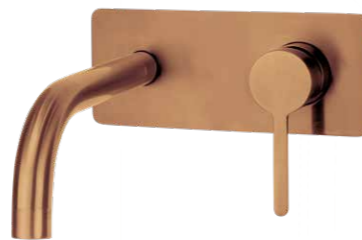

FWLO8286BC
Wall mounted basin mixer, brushed copper, 200mm reach
WELS 5 star 5L/min