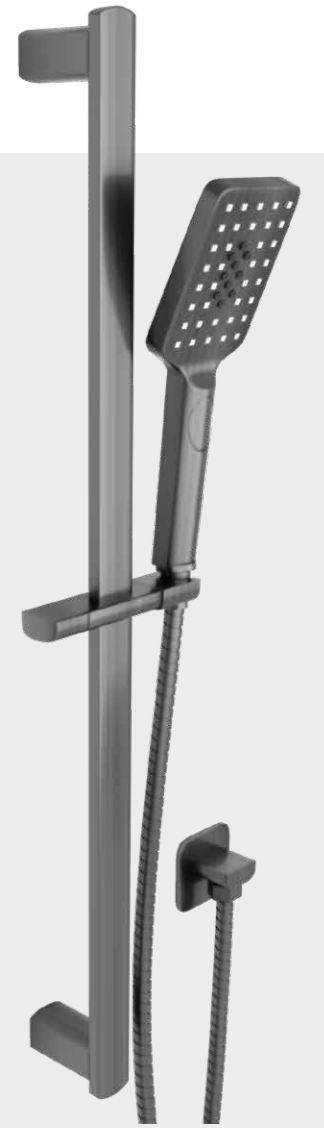

FWF9516GM with 3 spray functions
Slide shower 900mm, gun metal
WELS 4 star 6.5L/min