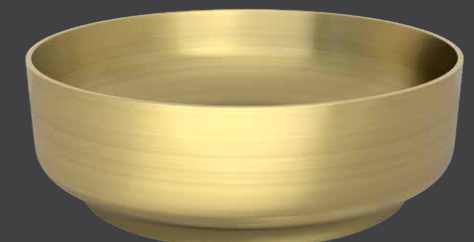

Ø360 x 120mm H
Verotti Stainless Steel *includes klikklak waste*
● WD1500BG Brushed Gold