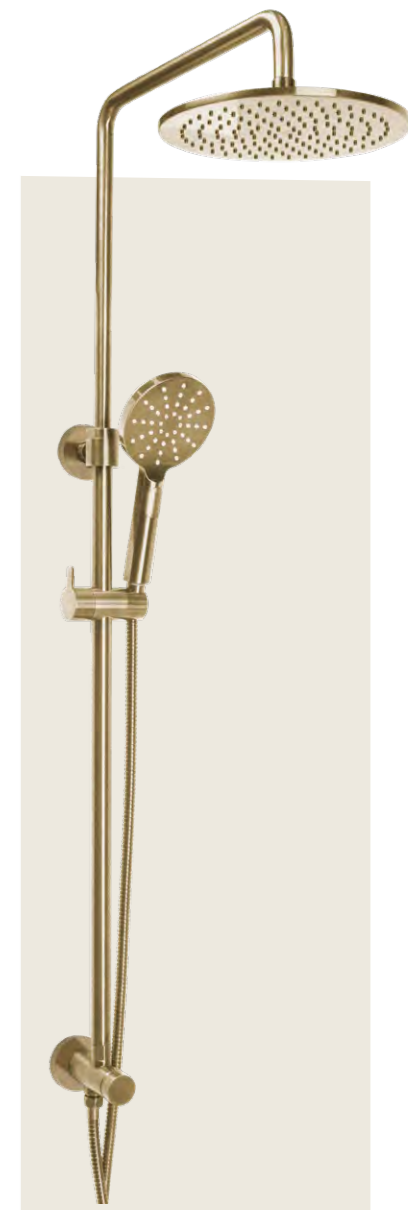

**FWSC10BG** Ø250mm x 150mm drop  
Ceiling mounted rain shower, brushed gold  
WELS 3 star 9L/min

**FWSC09BG** Ø250mm x 390mm reach  
Wall mounted rain shower, brushed gold  
WELS 3 star 9L/min

**FWSC8303KBG**  
Shower or bath mixer, brushed gold  
Ø80mm faceplate

**FWSC2037BG**  
Shower divert mixer, brushed gold  
130 x 190mm faceplate

**FWSC1500BG**  
Floor mount bath spout, brushed gold  
750mm aerator height x 210mm reach

**FWSC9516BG with 3 spray functions**  
Slide shower 900mm with integrated elbow, brushed gold  
WELS 4 star 6.5L/min