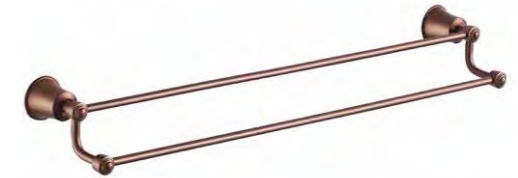

FWL8982
Double towel rail, oil rubbed bronze
650mm wide x 112mm deep