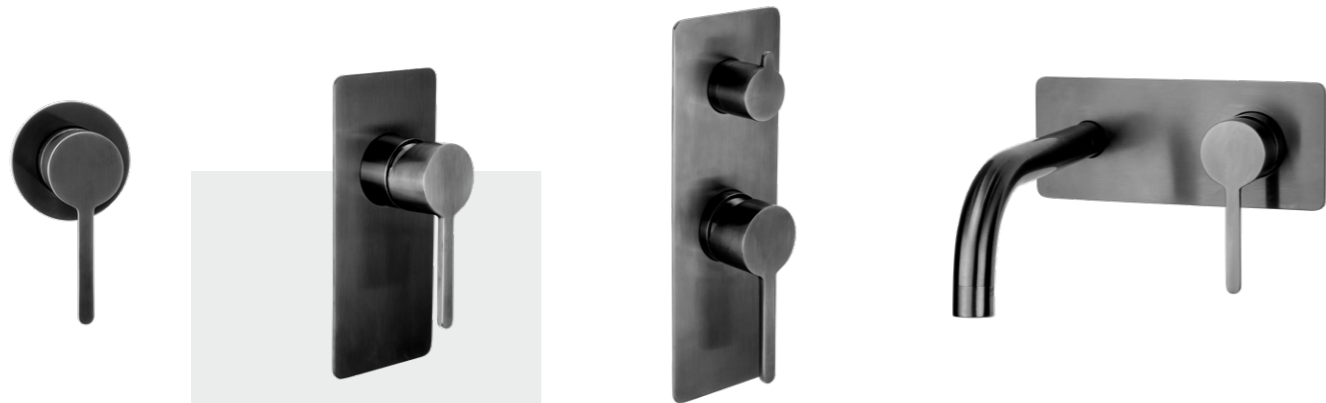

FWLO8228GM
Standard basin mixer,
gun metal, 70mm aerator height
x 120mm reach
WELS 5 star 5L/min

FWLO8268GM
Tall basin mixer, gun metal
205mm aerator height
x 150mm reach
WELS 5 star 5L/min

FWLO08AGM
Wall mount bath spout
round faceplate, gun metal
210mm reach

FWLO8286AGM
Wall mounted basin mixer,
gun metal, 200mm reach
WELS 5 star 5L/min

FWLO8303AGM
Shower or bath mixer,
gun metal,
Ø80mm faceplate

FWLO8303GM
Shower or bath mixer, gun metal
90mm x 200mm faceplate

FWLO2037GM
Shower divert mixer, gun metal
90mm x 250mm faceplate

FWLO8286GM
Wall mounted basin mixer,
gun metal, 200mm reach
WELS 5 star 5L/min