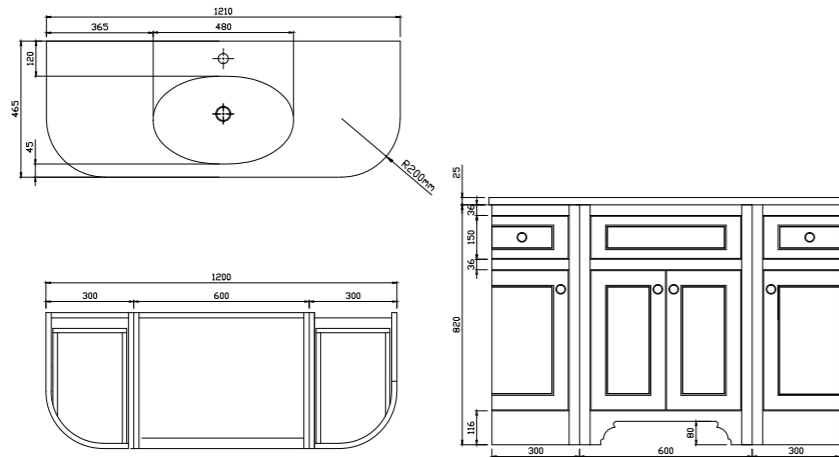

610mm W x 465mm D x 845mm H
KZENG600GY Grey