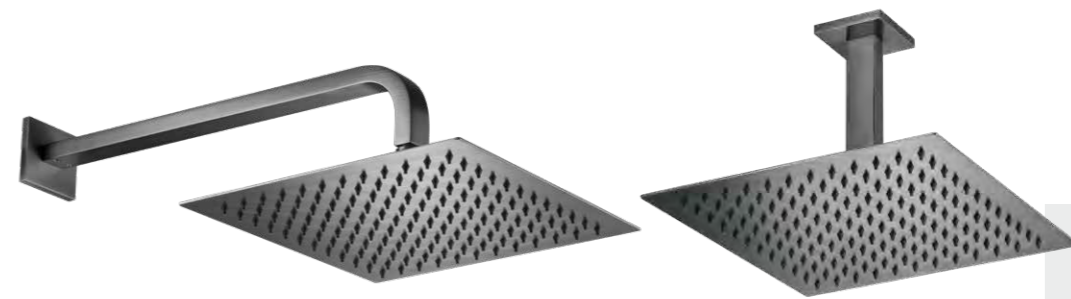

## THE FLINT RANGE | GUN METAL

Mains pressure tapware with classic modern square lines

**FWF9828GM**  
Standard basin mixer, gun metal  
109mm aerator height x 122mm reach  
WELS 4 star 6L/min

**FWF8268GM**  
Tall basin mixer, gun metal  
246mm aerator height x 154mm reach  
WELS 4 star 6L/min