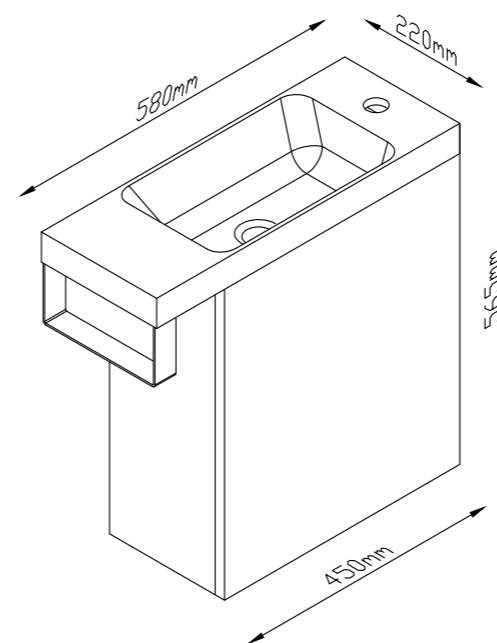

# VANITIES - POWDER ROOM

Wall hung vanities

**Powder room vanity 450x320x590mm**

\*tap not included  
 KZPR450CWH  
 KZPR450CBL (shown)

**Mini WC Set Beech 570x565x220mm**

A beech wood grain laminate finish over 'E-ZERO' low formaldehyde emitting MDF  
 Cast stone resin top in glossy white  
 \*tap not included  
 KZWC550BE Beech (shown)  
 KZWC550BL Black  
 KZWC550WH White