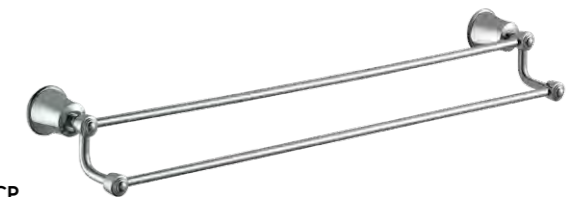

FWL8982CP
Double towel rail, chrome
650mm wide x 112mm deep