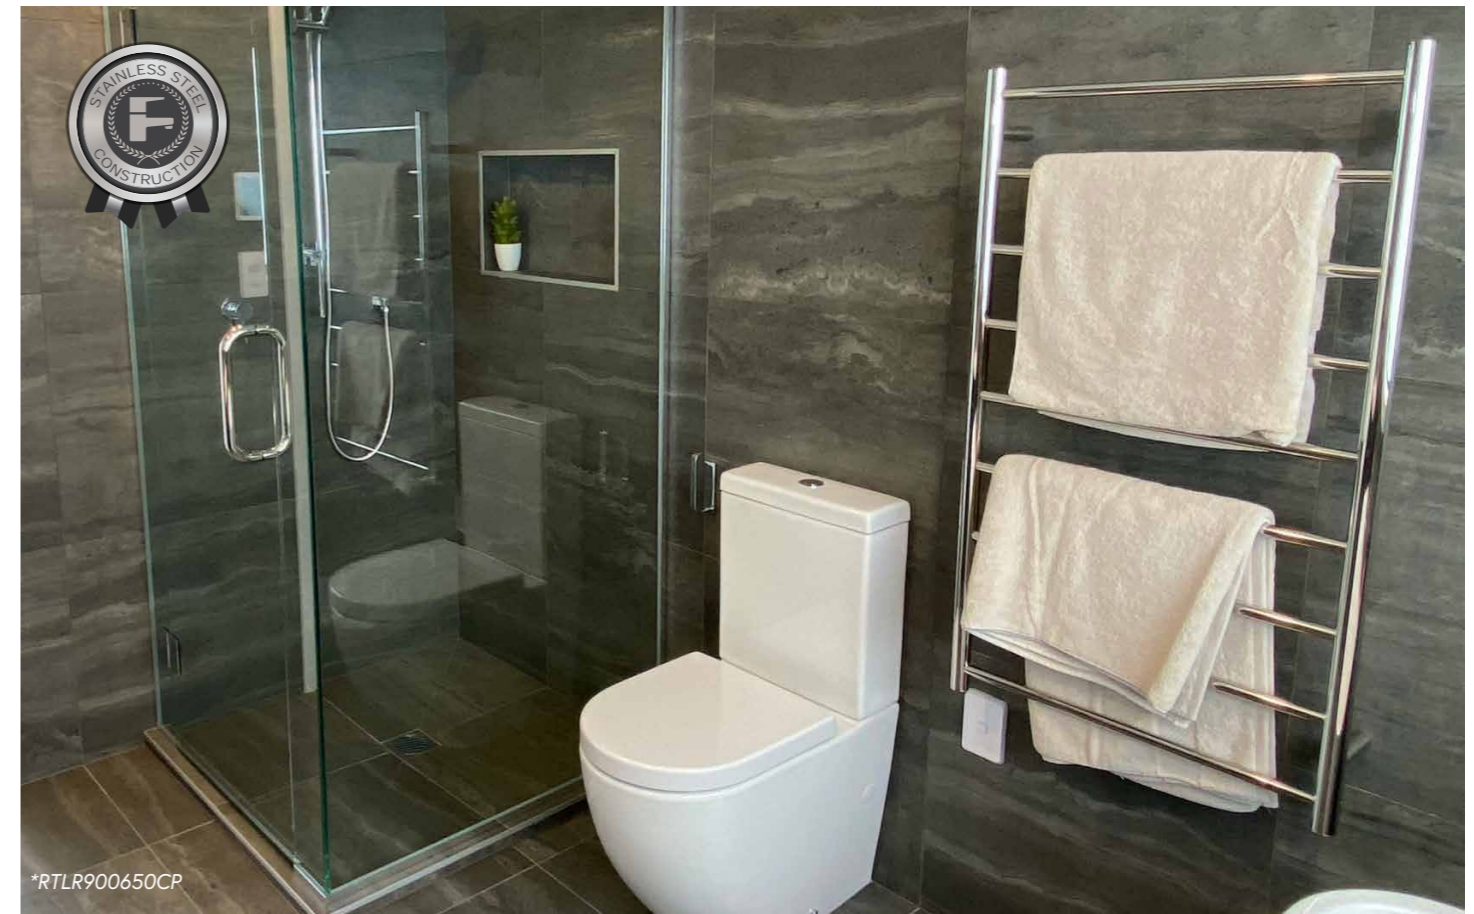

WD01109MW
Bath table
800mm wide, matte white

ELECTRIC HEATED ROUND TOWEL RAILS

Our extensive range of electric heated round towel rails come in satin black, chrome, brushed stainless, gun metal and brushed gold.

Towel Rail Electric Round Satin Black*	Towel Rail Electric Round Chrome*	Towel Rail Electric Round Brushed Stainless*	Towel Rail Electric Round Brushed Gold
600 x 500mm RTL600500BL	600 x 500mm RTL600500CP	900 x 500mm RTL900500BS	600 x 650mm RTL600650BG
600 x 650mm RTL600650BL	600 x 650mm RTL600650CP	900 x 650mm RTL900650BS	900 x 500mm RTL900500BG
600 x 850mm RTL600850BL	600 x 850mm RTL600850CP	1200 x 500mm RTL1200500BS	900 x 650mm RTL900650BG
600 x 1050mm RTL6001050BL	600 x 1050mm RTL6001050CP		1200 x 500mm RTL1200500BG
900 x 400mm RTL900400BL	900 x 400mm RTL900400CP	Towel Rail Electric Round Gun Metal	
900 x 500mm RTL900500BL	900 x 500mm RTL900500CP	600 x 650mm RTL600650GM	
900 x 650mm RTL900650BL	900 x 650mm RTL900650CP	900 x 500mm RTL900500GM	
900 x 850mm RTL900850BL	900 x 850mm RTL900850CP	900 x 650mm RTL900650GM	
1200 x 500mm RTL1200500BL	1200 x 500mm RTL1200500CP	1200 x 500mm RTL1200500GM	
1200 x 650mm RTL1200650BL	1200 x 650mm RTL1200650CP		
1600 x 600mm RTL1600600BL	1600 x 600mm RTL1600600CP