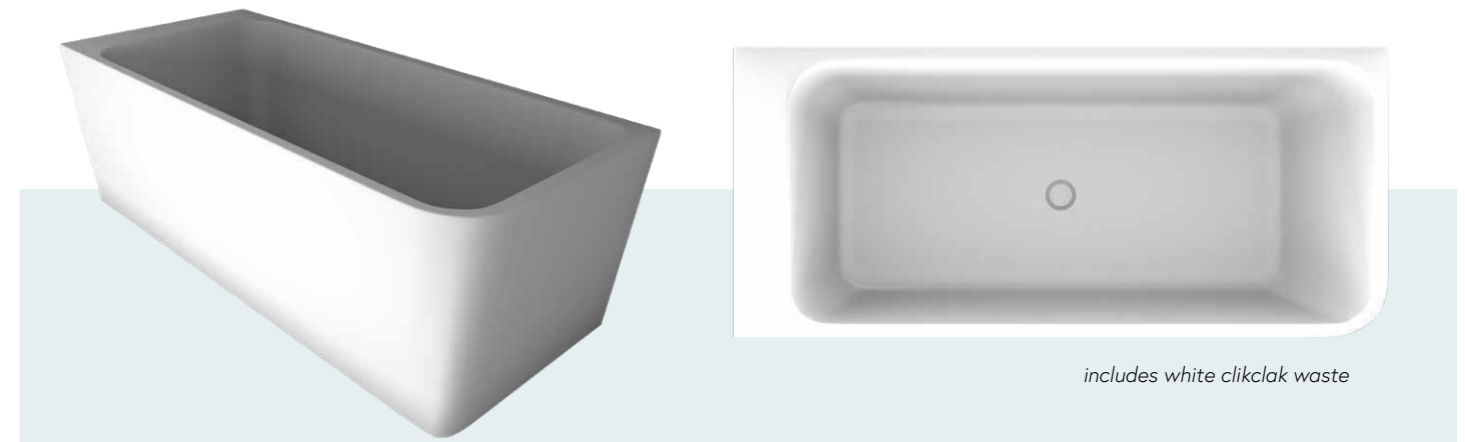

includes white kliklak waste