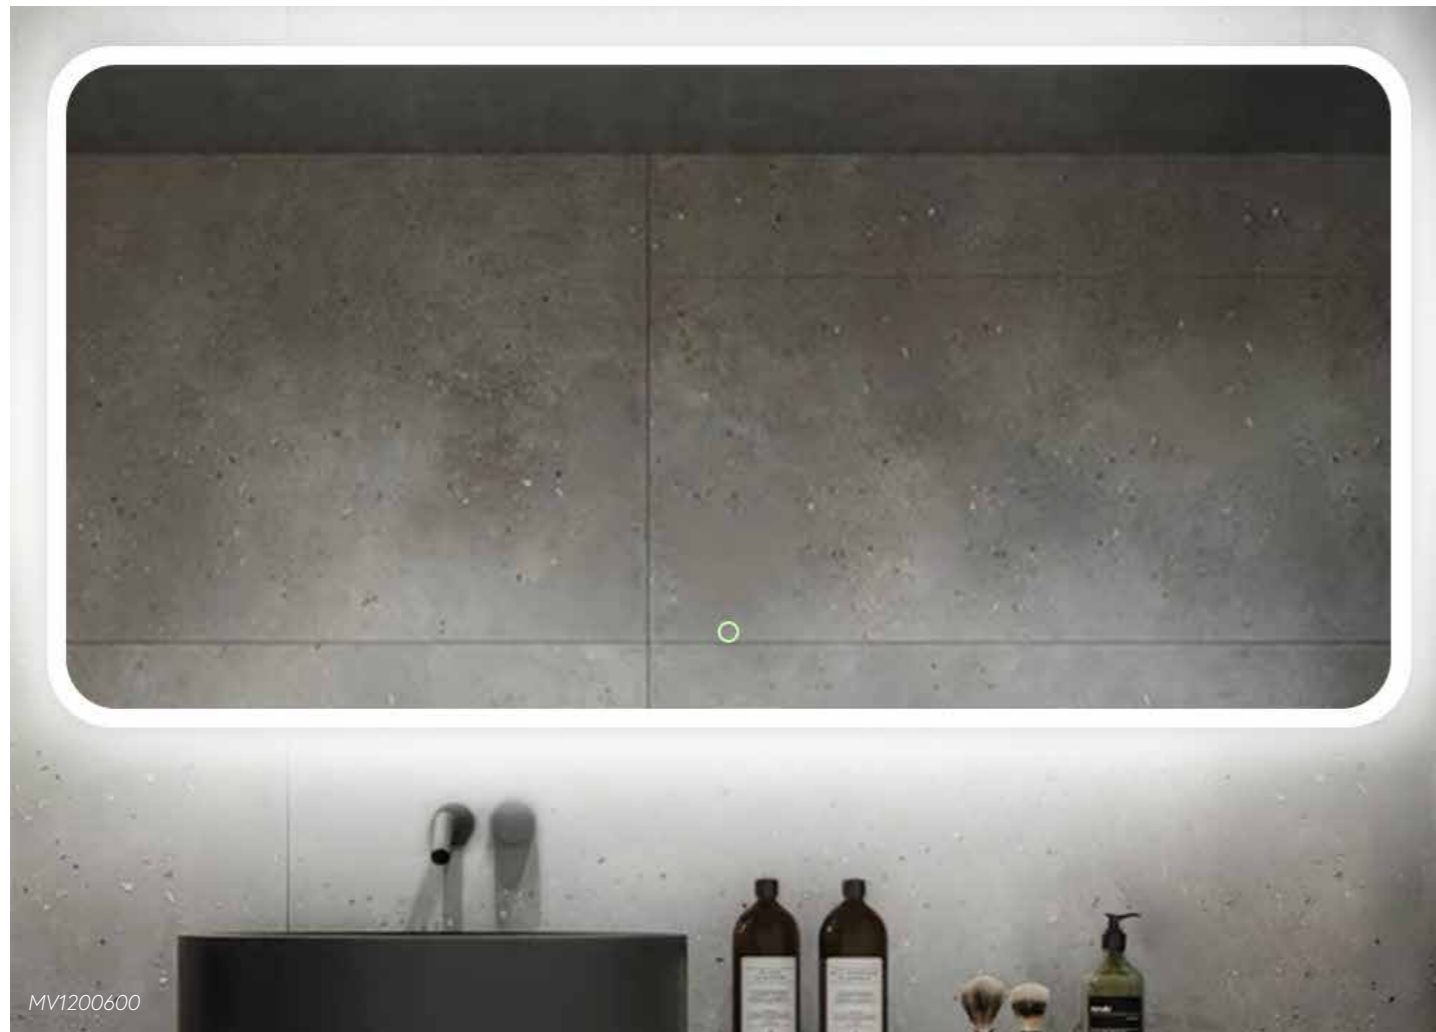

**Rectangle mirror 600mm W x 900mm H**

- WD2908F1MBL Matte Black
- WD2908F1WH Gloss White (shown)

**Rectangle mirror 900mm W x 1000mm H**

- WD2908F2MBL Matte Black (shown)
- WD2908F2WH Gloss White

**LED lit mirror 600mm W x 1000mm H**

- WD2908F3WH Gloss White (shown)

MV1200600

LED Mirrors - 3 light settings, framed and un-framed (space available for demister to be fitted)

**Cadre Round framed Ø850mm**  
 ● MC850BG Brushed Gold (Shown)  
 ● MC850BL Black  
 ● MC850BS Brushed Stainless

**MV600 Verre Round frameless**  
 Ø600mm

**MV900 Verre Round frameless**  
 Ø900mm

**MV600900 Verre Oval frameless**  
 600mm wide x 900mm high

**MV1000600 Verre Rectangle frameless**  
 1000mm wide x 600mm high