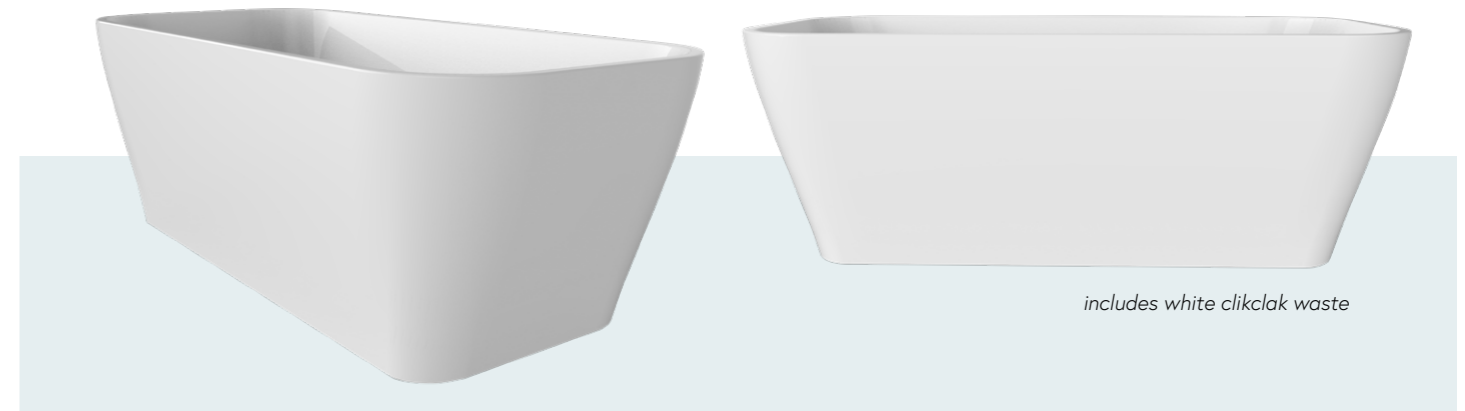

The Smith Back to wall corner acrylic bath left and right
BPBA8356-170L 1700mm L x 780mm W x 600mm H (Shown)
BPBA8356-170R 1700mm L x 780mm W x 600mm H
Available in gloss white and matte white

includes white kliklak waste