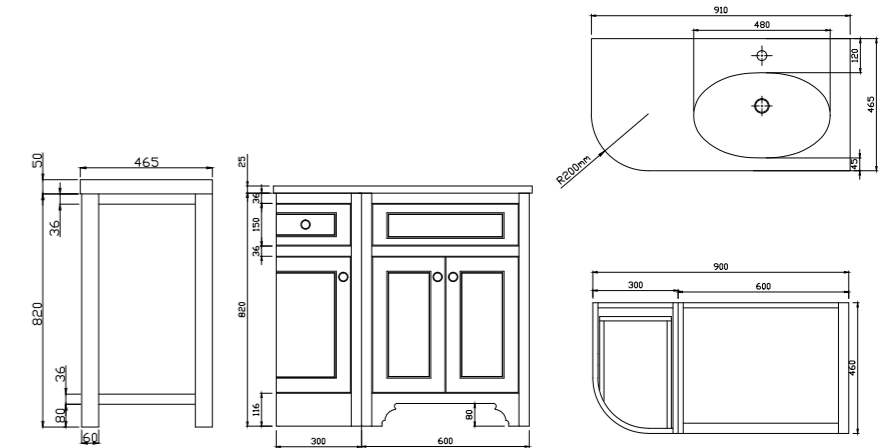

1200mm W x 465mm D x 845mm H  
KZENG1200GY Grey

610mm W x 465mm D x 845mm H  
KZENG600GY Grey

900mm W x 465mm D x 845mm H  
KZENG900RGY Grey

900mm W x 465mm D x 845mm H  
KZENG900LGY Grey