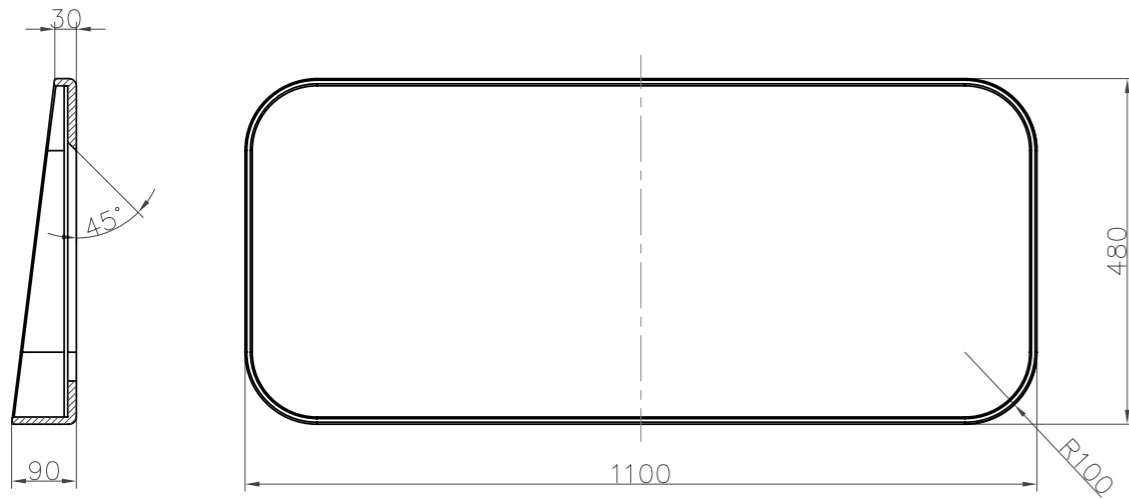

# MIRRORS

WD2904MW, FWCB9818D, RTLSQ600850BL, KZCS1600BE, KZTL1600DA

**Rectangle mirror with shelf 1100x480mm**

- WD2955MBL Matte Black
- WD2955MW Matte White (shown)
- WD2955WH Gloss White

**Round mirror Ø700mm**