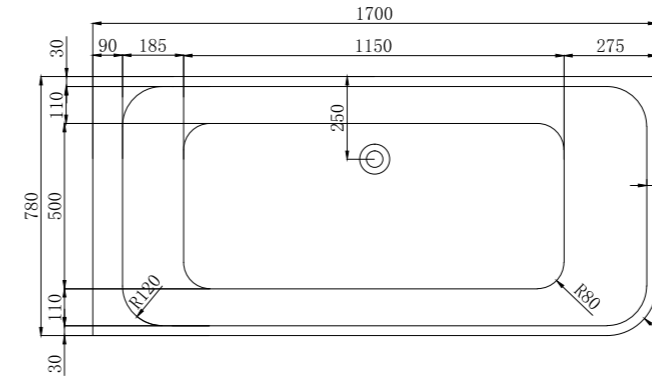

BPBA8356-170

SMITH BATHS

includes white kliklak waste

includes white kliklak waste

includes white kliklak waste