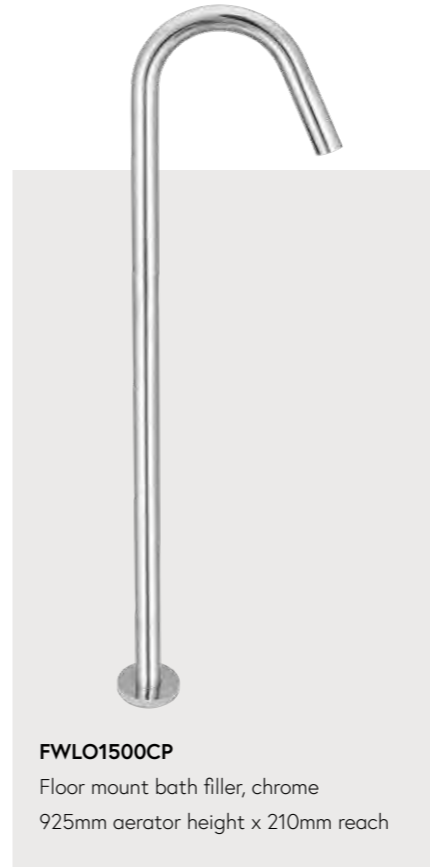

FWLO1500CP
Floor mount bath filler, chrome
925mm aerator height x 210mm reach