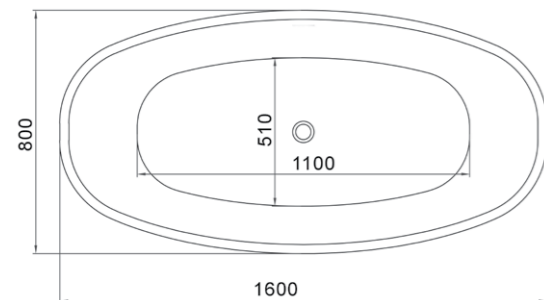

Free standing acrylic 'Coco' bath with pop up waste

Matte Black 1600mm L x 800mm W x 580mm H (Shown)
WD6026BL