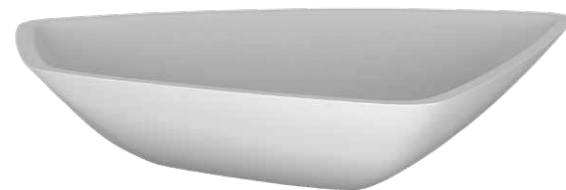

543 x 110mm H
● WD38454MW Matte White