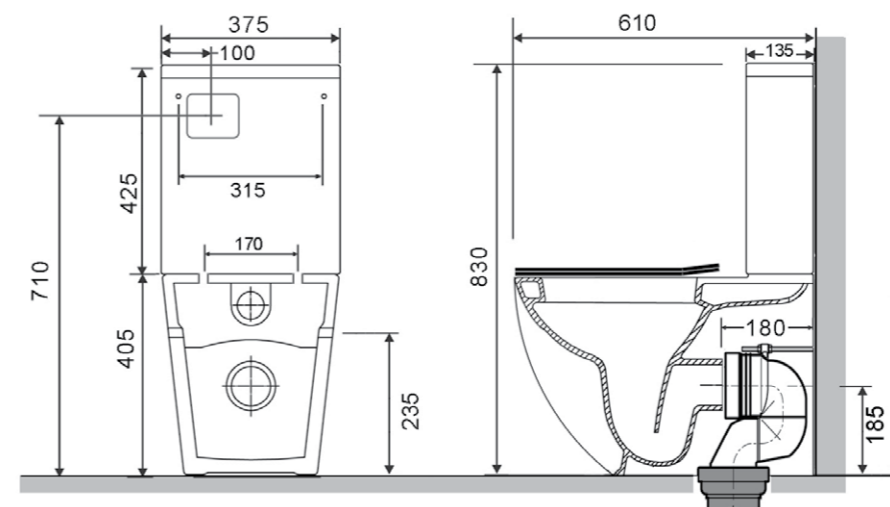

WDVV150BL

LUCI2 TOILET SUITES

A combination of straight lines and soft curves

- Compact 610mm deep design
- Durable molded resin seat
- Quick release soft close, stainless steel seat hinges
- Low profile flush button
- Steep sided unobstructed bowl
- 'P' trap with an adjustable 'S' trap waste adapter
- Back or bottom connection options
- WELS rating: 4 star 4.5-3 L/min

Latest rimless flush technology, which increases the flush velocity for excellent clearing capability.

Vivo back to wall suite

Matte black boxless rim with thick seat
WDVV150BL

Vivo floor mounted pan

Matte black boxless rim with thick seat
WDVV200BL