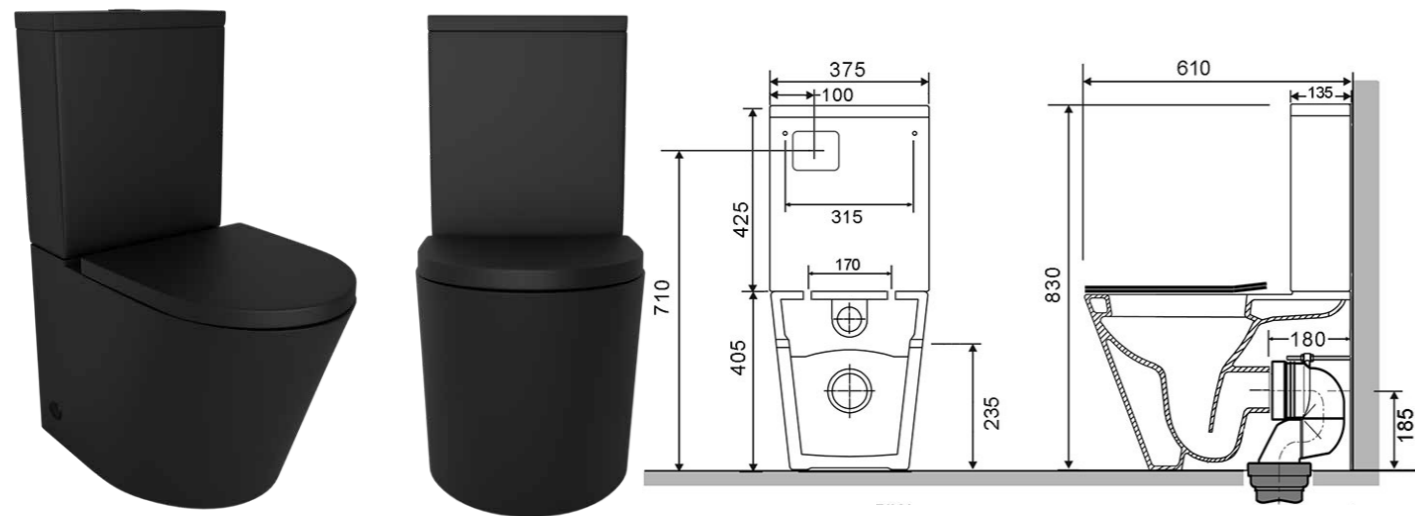

Vivo back to wall suite

Matte black boxless rim with thick seat
WDVV150BL