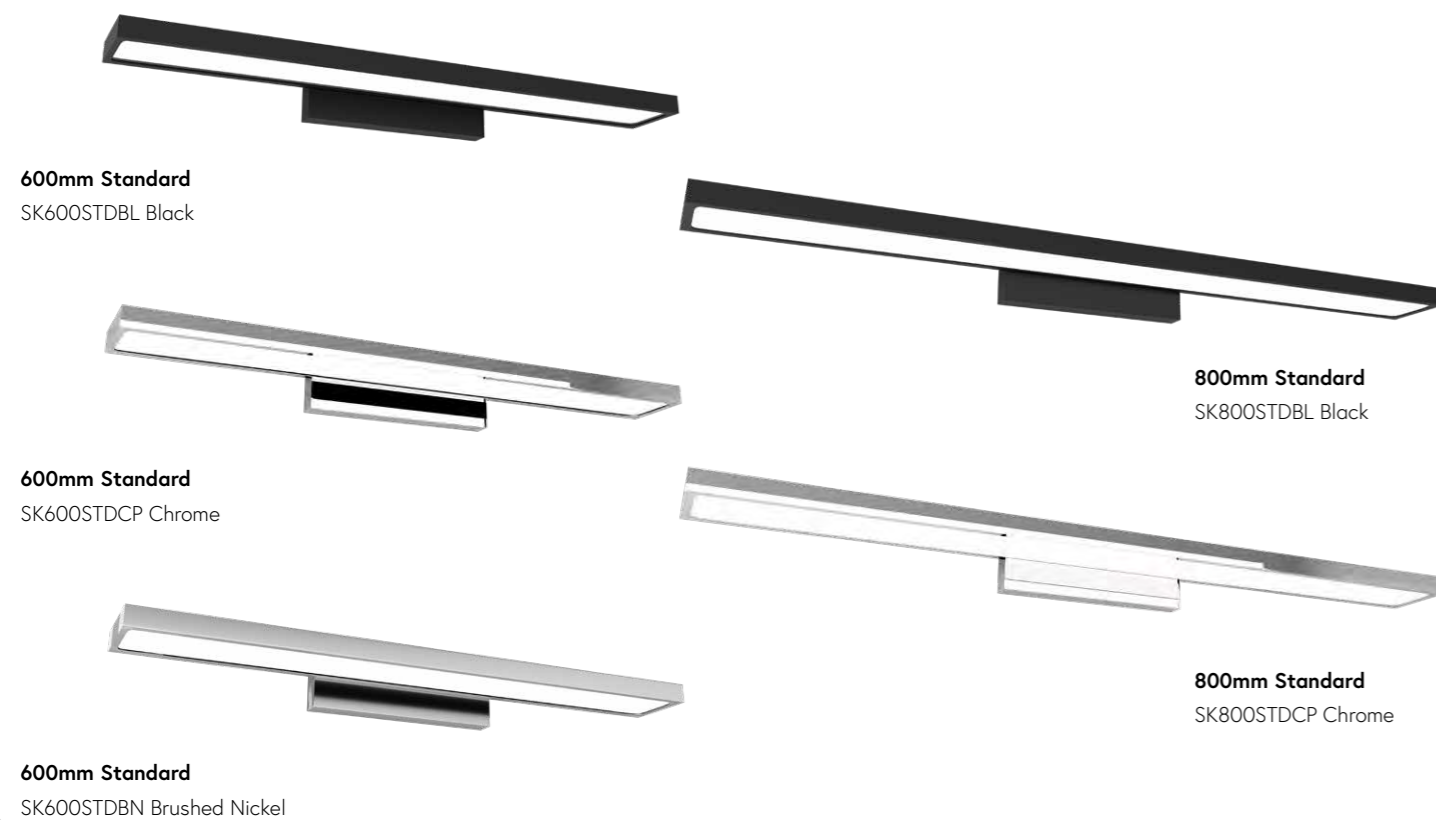

## STARK LED STANDARD REACH MIRROR WALL LIGHT

Suitable for wall mounting above a flat or framed mirror. Hard wiring is required.