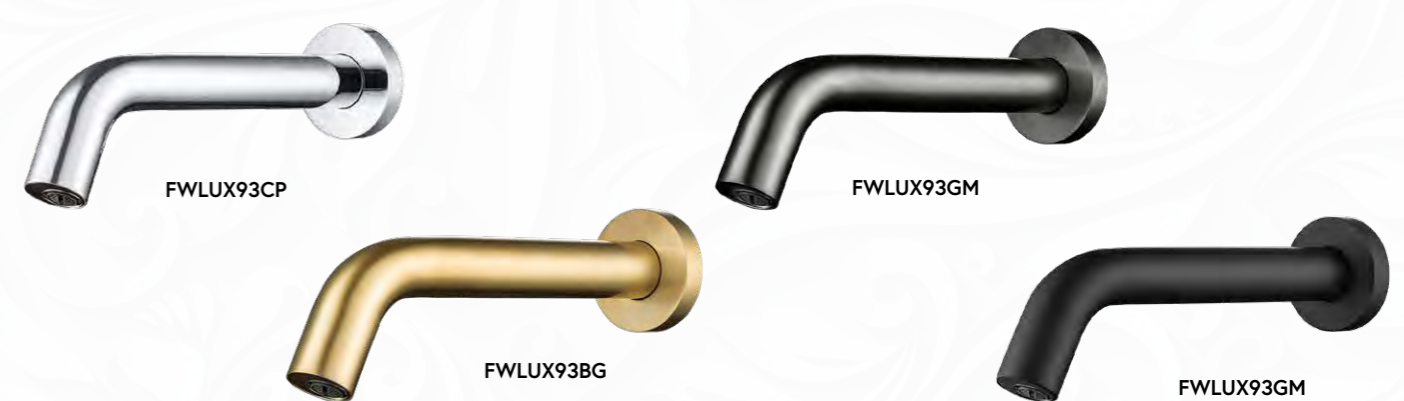

## LUXE DECK MOUNTED SENSOR TAPWARE

With public space design being reflected throughout a footprint, Luxe tapware in our extended colour palette is a way to continue the look and feel throughout a commercial space, without sacrificing function and technology.

## LUXE WALL MOUNTED SENSOR TAPWARE

With public space design being reflected throughout a footprint, Luxe tapware in our extended colour palette is a way to continue the look and feel throughout a commercial space, without sacrificing function and technology.