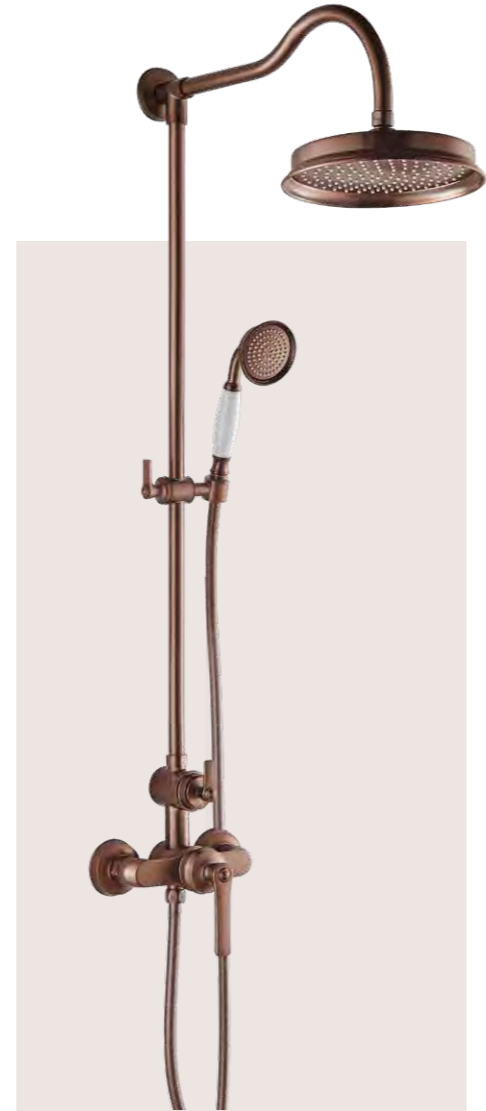

FWL8259
3 hole deck mounted basin set, oil rubbed bronze
90mm aerator height x 130mm reach
WELS 5 star 5L/min

FWL7629 with 1 spray function
Shower tower and mixer, oil rubbed bronze
1150mm high x 720mm reach
WELS 3 star 9L/min

FWL8303
Shower or bath mixer,
oil rubbed bronze, Ø168mm faceplate

LIBERTY ACCESSORIES