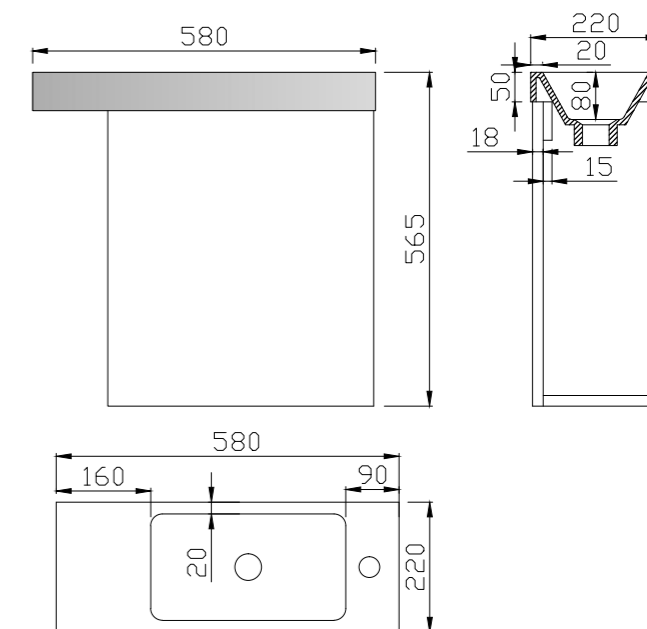

# VANITIES - POWDER ROOM

Wall hung vanities

**Powder room vanity 450x320x590mm**

\*tap not included  
 KZPR450CWH  
 KZPR450CBL (shown)

**Mini WC Set Beech 570x565x220mm**

A beech wood grain laminate finish over 'E-ZERO' low formaldehyde emitting MDF  
 Cast stone resin top in glossy white  
 \*tap not included  
 KZWC550BE Beech (shown)  
 KZWC550BL Black  
 KZWC550WH White