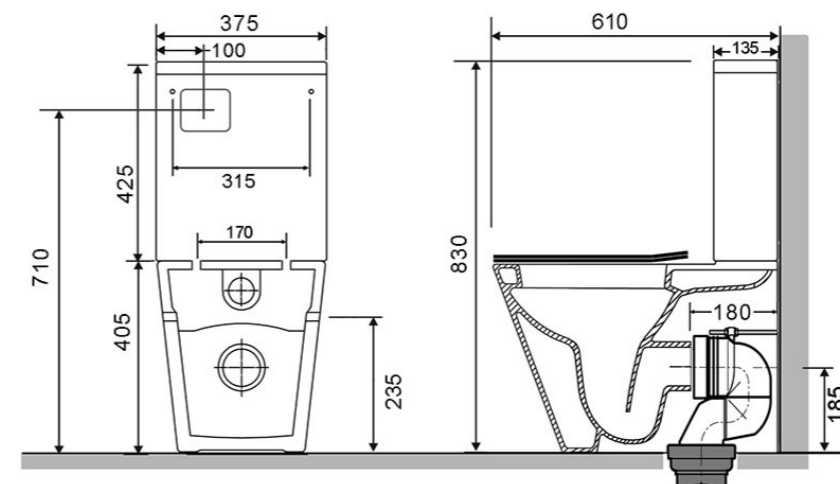

TOILETS

by Verotti

Making luxury items out of functional necessities

You can now order alternative flush cistern buttons in matte black or white

VIVO TOILET SUITES

A modern, straight, edgy design

- Compact 610mm deep design
- Durable molded resin seat
- Quick release soft close, stainless steel seat hinges
- Low profile flush button in chrome (white and black available on request)
- Steep sided unobstructed bowl
- 'P' trap with an adjustable 'S' trap waste adapter
- Back or bottom and side connection options which makes it easy to adapt to existing plumbing
- WELS rating: 4 star 4.5-3 L/min

Latest rimless flush technology, which increases the flush velocity for excellent clearing capability.