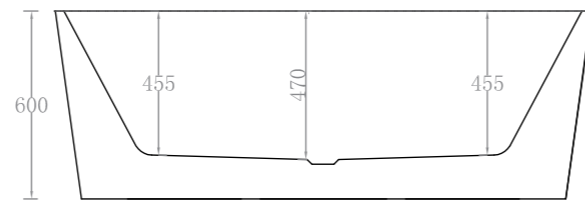

The Smith Back to wall acrylic bath
BPBA8356-170 1700mm L x 800mm W x 600mm H (Shown)
BPBA8356-150 1500mm L x 800mm W x 600mm H
Available in gloss white or matte white