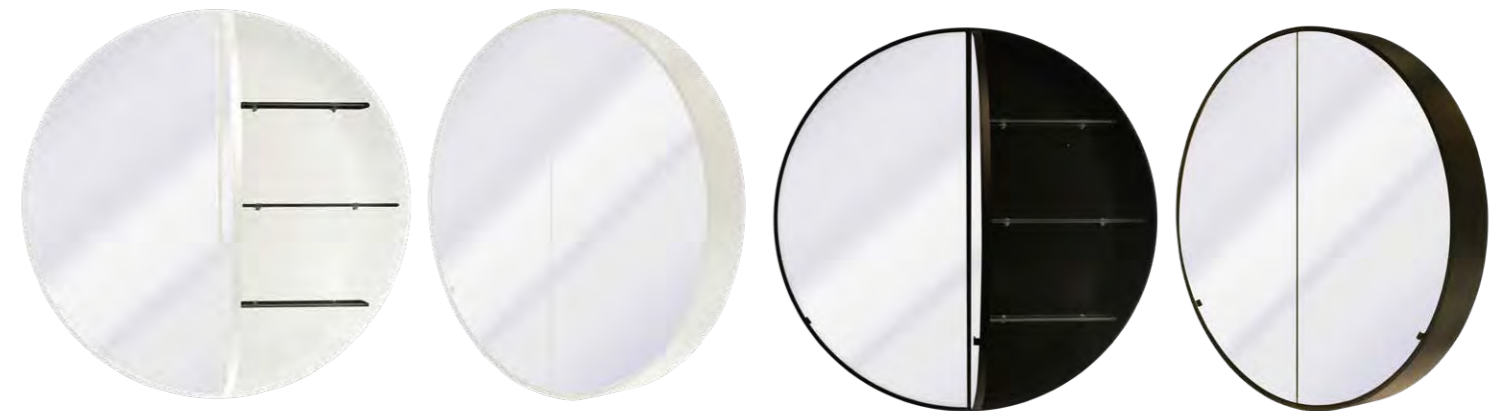

Ø900mm x 120mm deep mirror cabinet
KZMGRO900WH White

Ø900mm x 120mm deep mirror cabinet
KZMGRO900BL Black