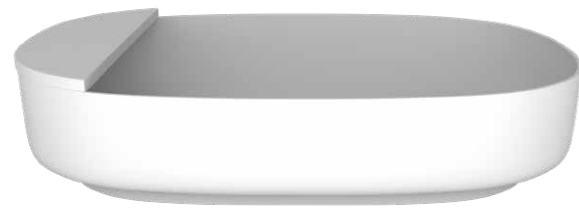

550mm x 120mm H *soap tray removable*
● WD38579MWT Matte White (shown)
● WD38579WHT Gloss White