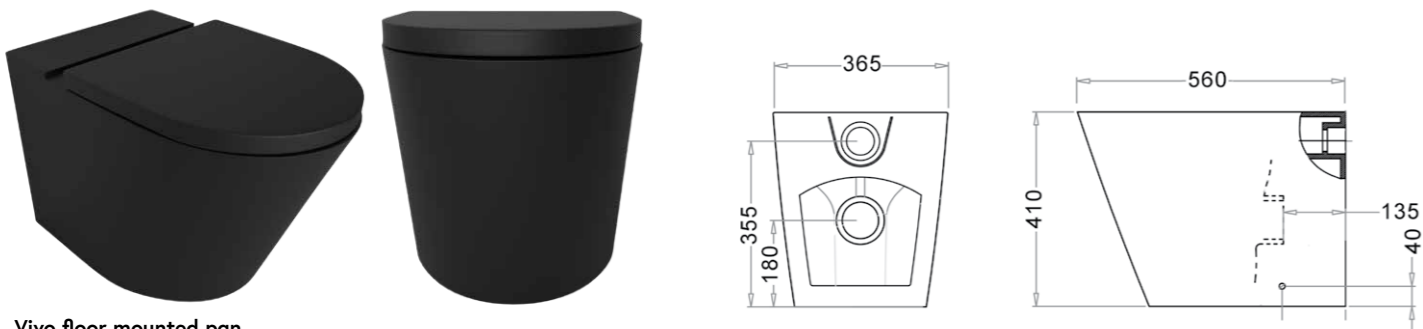

Vivo floor mounted pan

Matte black boxless rim with thick seat
WDVV200BL