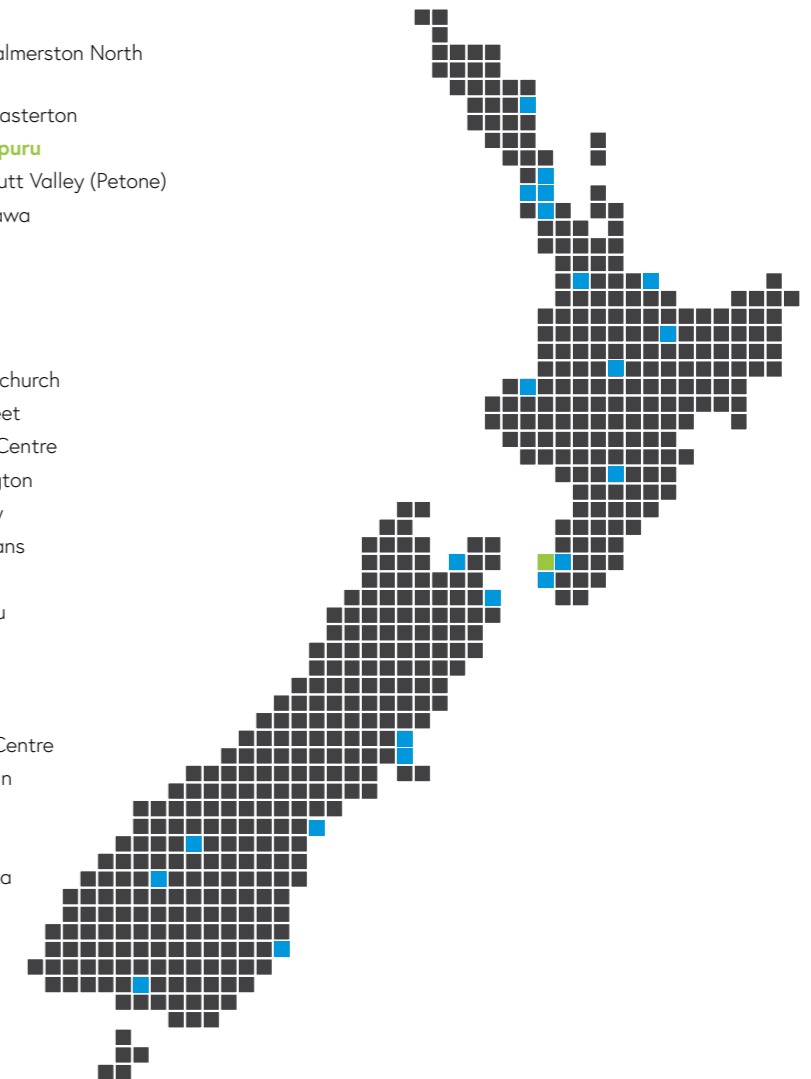

INVERCARGILL

Reece Invercargill

■ *Exclusive Waterware product showroom