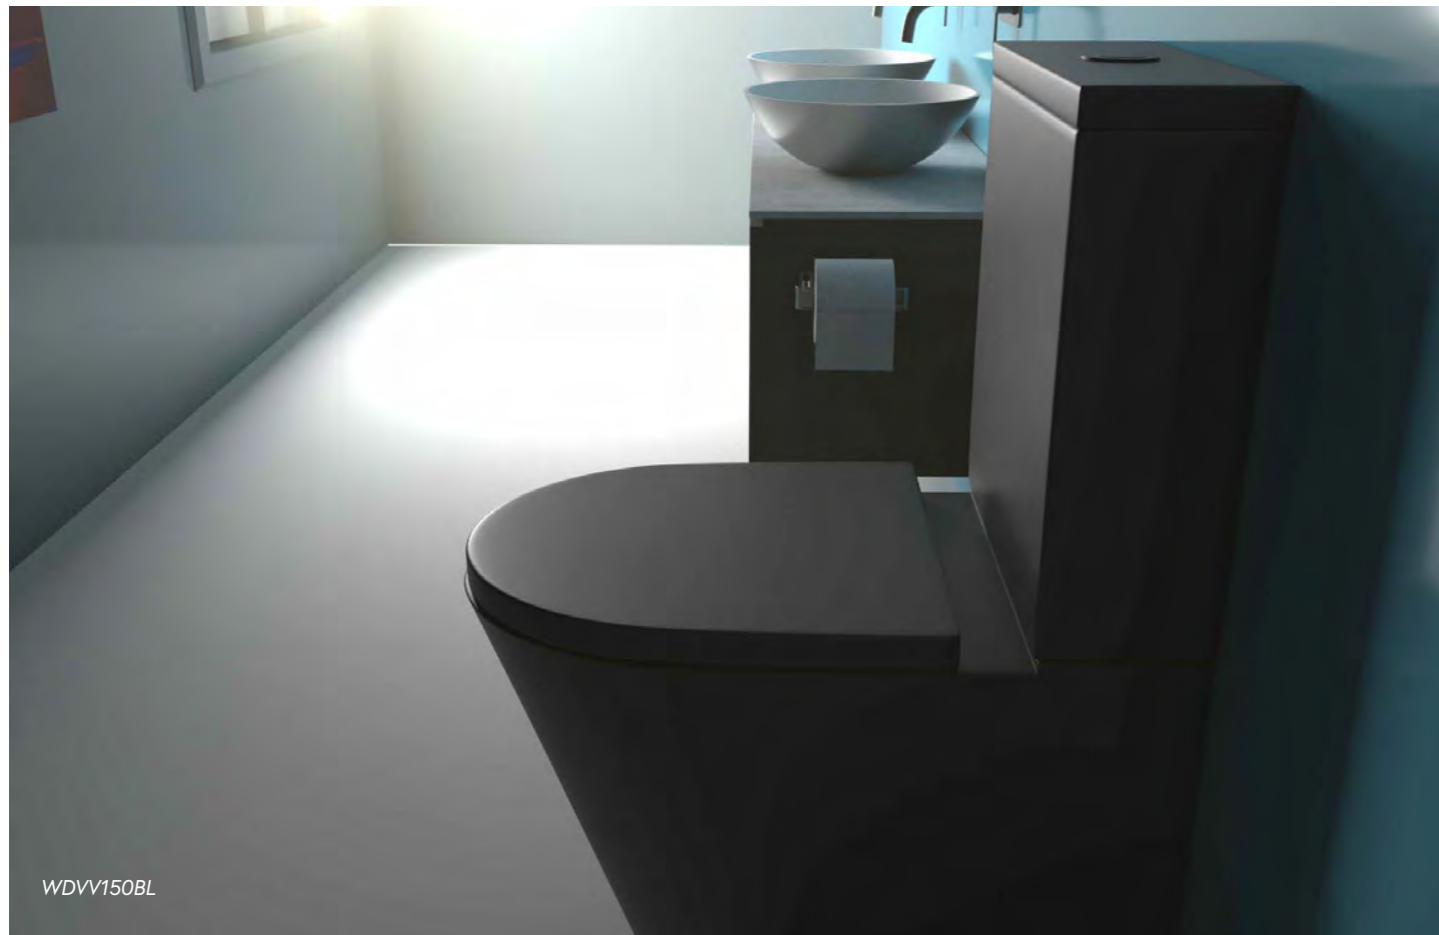

WDVV150BL

LUCI2 TOILET SUITES

A combination of straight lines and soft curves

- Compact 610mm deep design
- Durable molded resin seat
- Quick release soft close, stainless steel seat hinges
- Low profile flush button
- Steep sided unobstructed bowl
- 'P' trap with an adjustable 'S' trap waste adapter
- Back or bottom connection options
- WELS rating: 4 star 4.5-3 L/min

Latest rimless flush technology, which increases the flush velocity for excellent clearing capability.