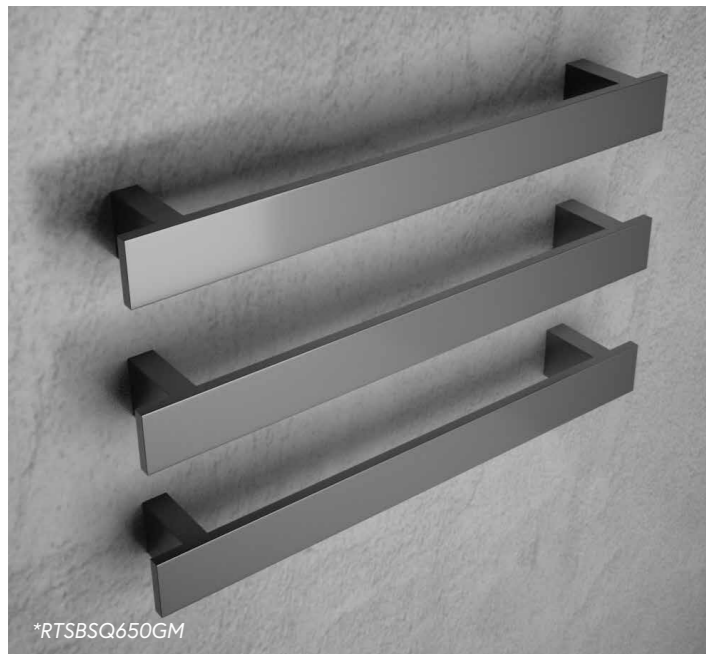

## ELECTRIC HEATED ROUND TOWEL RAILS

Our extensive range of electric heated round towel rails come in satin black, chrome, brushed stainless, gun metal and brushed gold.

Towel Rail Electric Round Satin Black*	Towel Rail Electric Round Chrome*	Towel Rail Electric Round Brushed Stainless*	Towel Rail Electric Round Brushed Gold
600 x 500mm RTL600500BL	600 x 500mm RTL600500CP	900 x 500mm RTL900500BS	600 x 650mm RTL600650BG
600 x 650mm RTL600650BL	600 x 650mm RTL600650CP	900 x 650mm RTL900650BS	900 x 500mm RTL900500BG
600 x 850mm RTL600850BL	600 x 850mm RTL600850CP	1200 x 500mm RTL1200500BS	900 x 650mm RTL900650BG
600 x 1050mm RTL6001050BL	600 x 1050mm RTL6001050CP		1200 x 500mm RTL1200500BG
900 x 400mm RTL900400BL	900 x 400mm RTL900400CP	<b>Towel Rail Electric Round Gun Metal</b>	
900 x 500mm RTL900500BL	900 x 500mm RTL900500CP	600 x 650mm RTL600650GM	
900 x 650mm RTL900650BL	900 x 650mm RTL900650CP	900 x 500mm RTL900500GM	
900 x 850mm RTL900850BL	900 x 850mm RTL900850CP	900 x 650mm RTL900650GM	
1200 x 500mm RTL1200500BL	1200 x 500mm RTL1200500CP	1200 x 500mm RTL1200500GM	
1200 x 650mm RTL1200650BL	1200 x 650mm RTL1200650CP		
1600 x 600mm RTL1600600BL	1600 x 600mm RTL1600600CP		

600mm high

900mm high

1200mm high

1600mm high

Available in 240V and 12V  
See transformer for sizes for 12V option

**RTSBTRANSVERT** - sizes 600x650 - 900x500  
**RTSBTRANS12V** - sizes 900x650 - 1200x500

## ELECTRIC HEATED TOWEL BARS HORIZONTAL

Electric towel bar with square mounting posts offer a unique collection focused on contemporary, geometric lines. Their pure flexibility in the number and positioning of the rails, they can be installed in multiples (sold separately) and connected in parallel to a common low voltage transformer (also sold separately). Complementing any surrounding of square and round fixtures, making it adaptable to any bathroom setting.