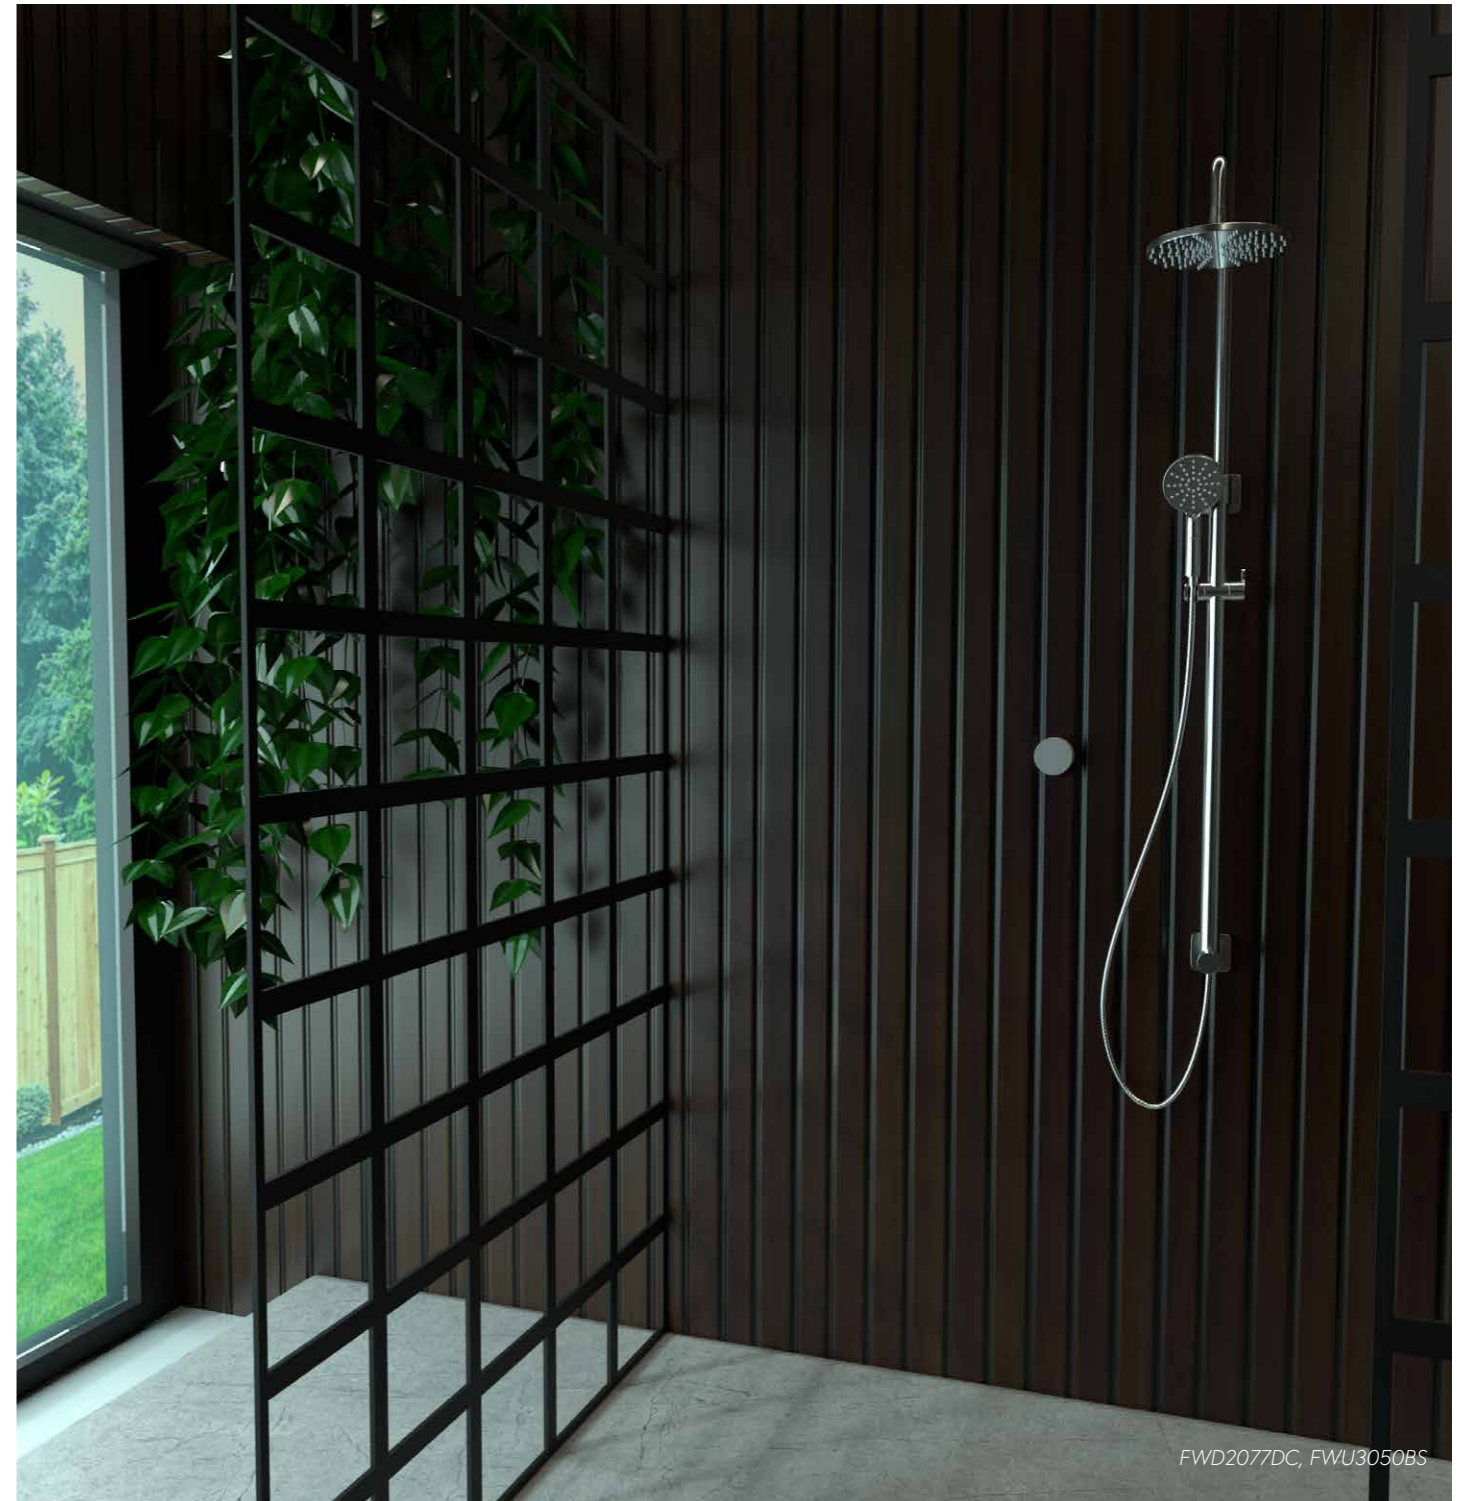

DIAL PROGRESSIVE SHOWER MIXERS