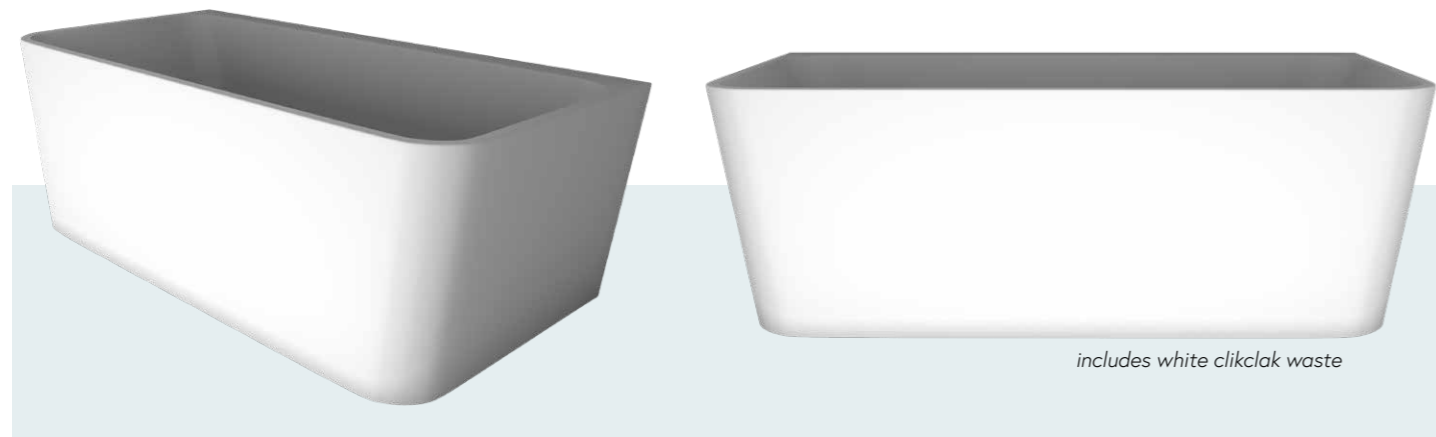

includes white kliklak waste