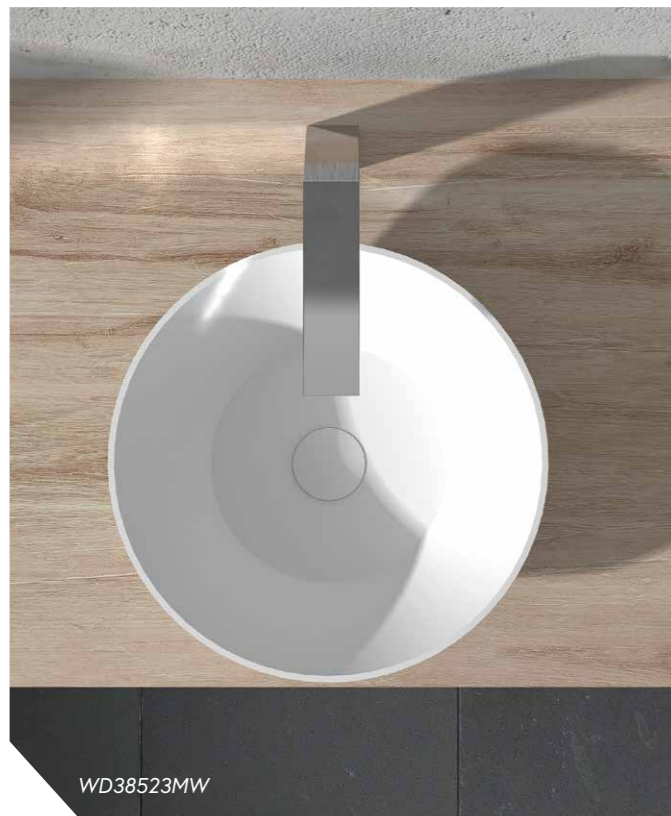

includes klikklak waste

includes klikklak waste

WD38523MW