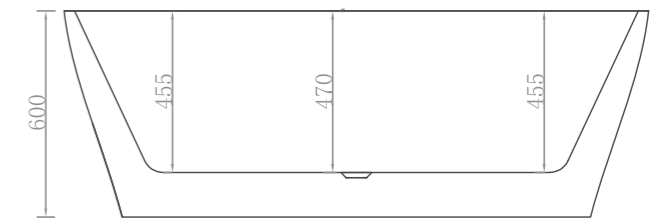

The Smith Freestanding acrylic bath
BPBA8352-170 1700mm L x 800mm W x 600mm H (Shown)
BPBA8352-150 1500mm L x 800mm W x 600mm H
Available in gloss white or matte white