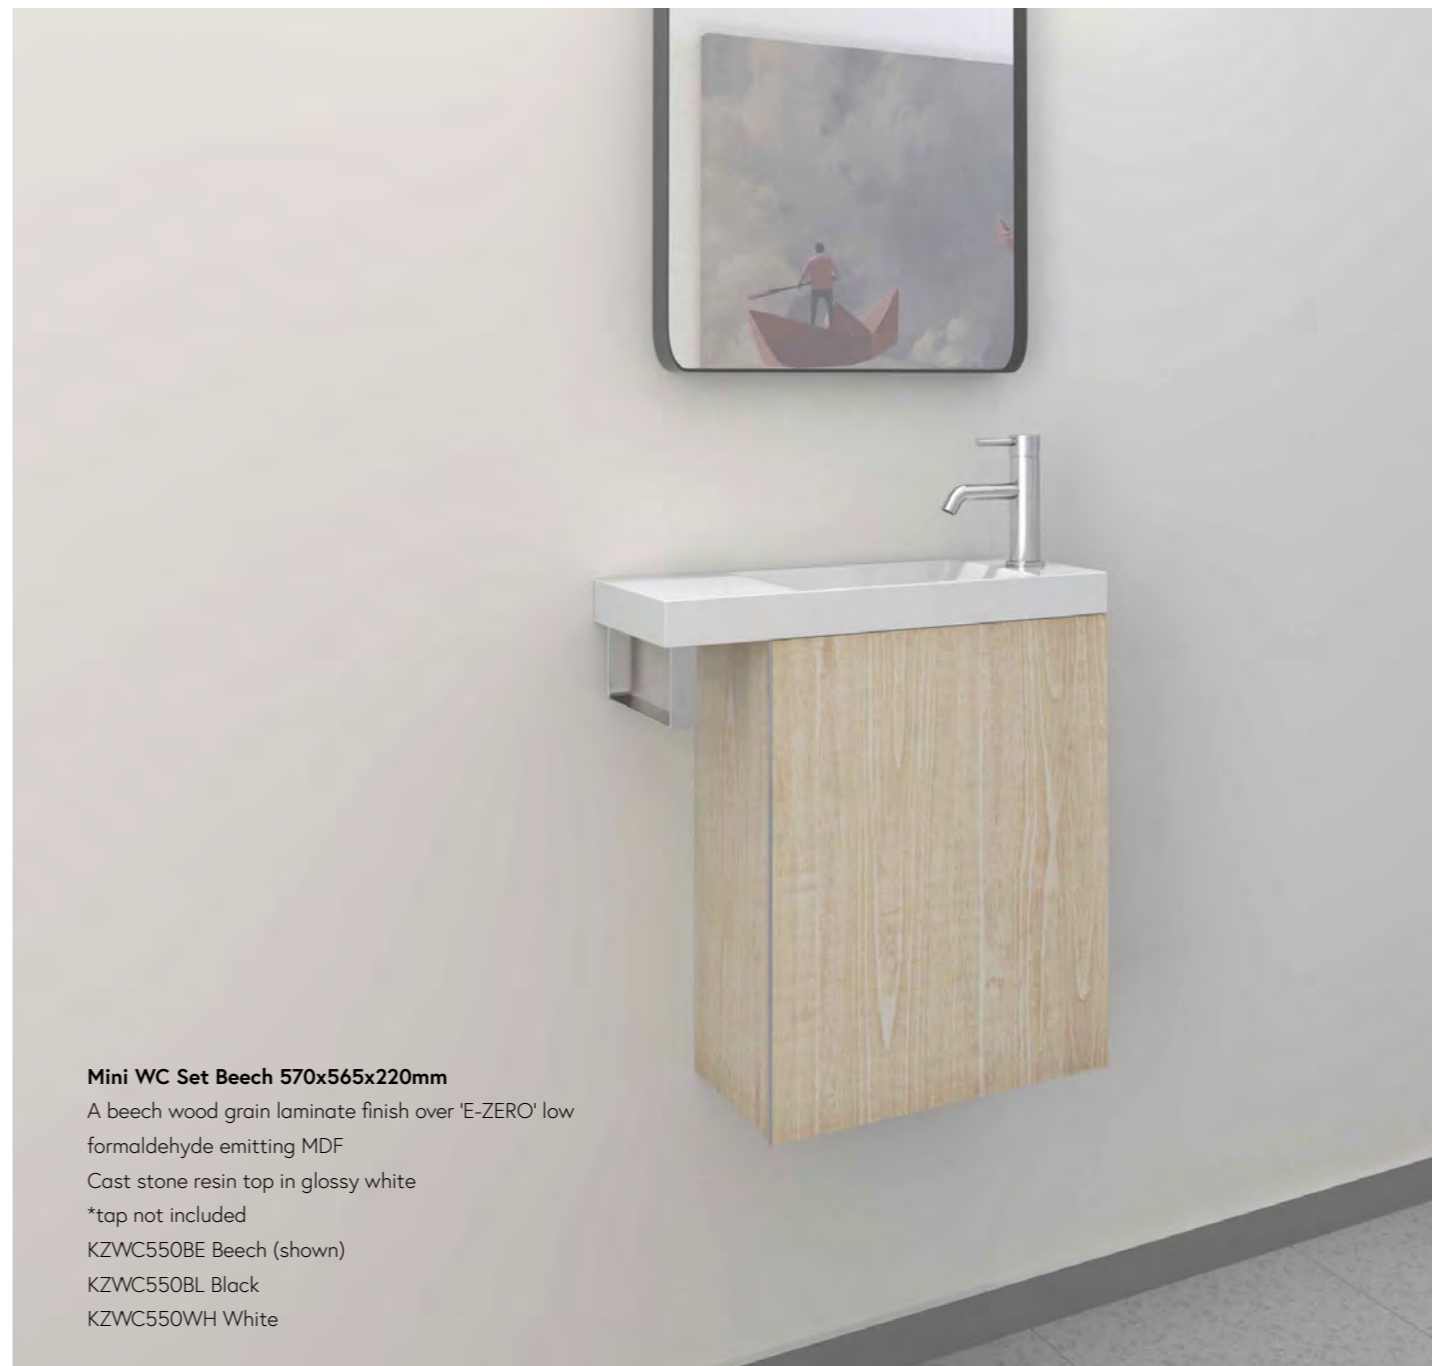

Mini WC Set Beech 570x565x220mm

A beech wood grain laminate finish over 'E-ZERO' low formaldehyde emitting MDF
Cast stone resin top in glossy white
*tap not included
KZWC550BE Beech (shown)
KZWC550BL Black
KZWC550WH White