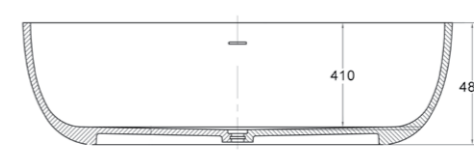

### Free standing stone 'Quila' bath with pop up waste

WD6589SQ Snow Quartz 1700mm L x 800mm W x 480mm H (shown)

WD6589CQ Carbon Quartz 1700mm L x 800mm W x 480mm H

Other colours options available on indent