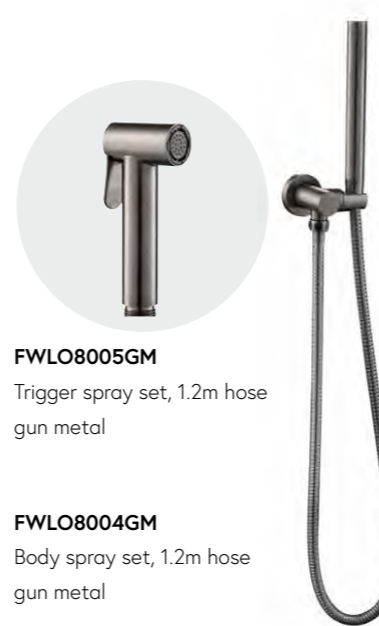

FWSC8004BG
Body spray set, 1.2m hose
brushed gold

FWLO8004GM
Body spray set, 1.2m hose
gun metal