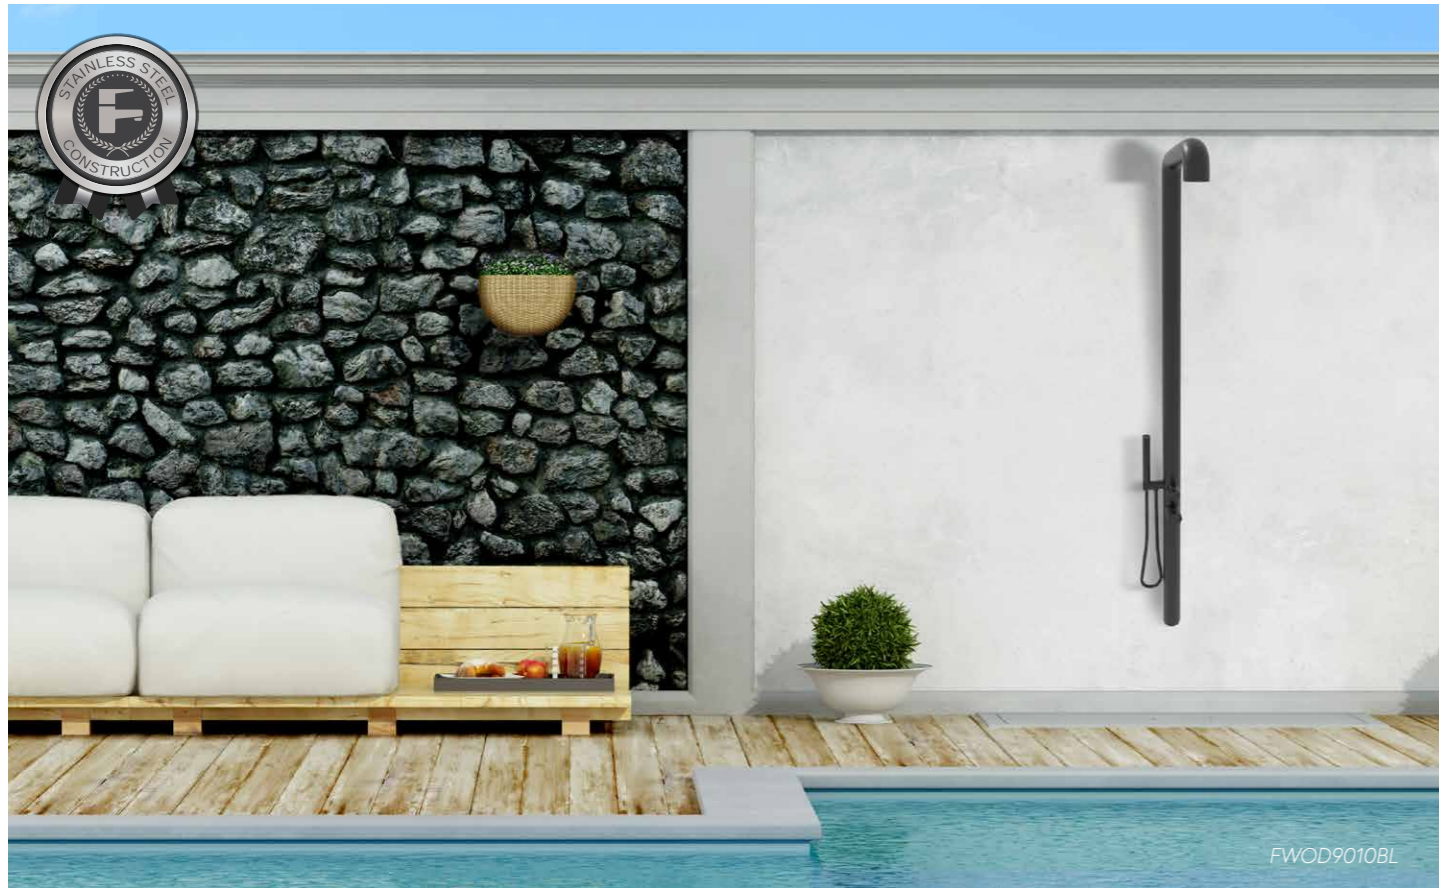

OUTDOOR SHOWERS

FWOD9010BL
Indoor/outdoor wallmount
shower, matte black
1790mm height x 410mm reach