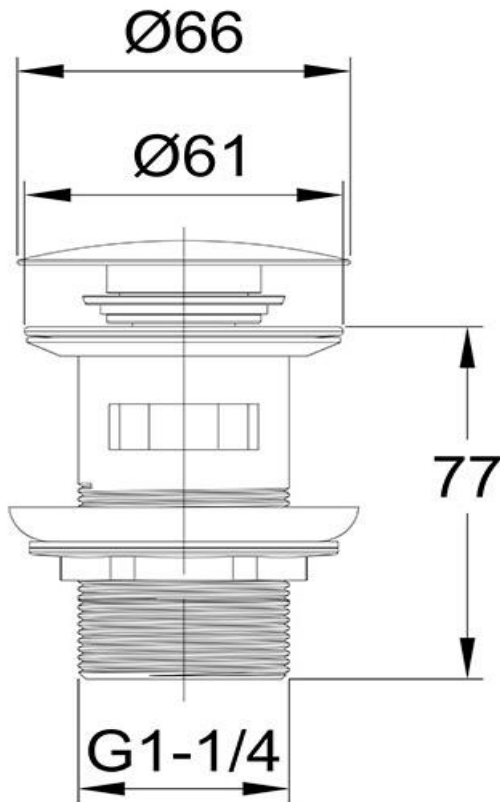

Clikclak Overflow Pop-Up Dome Waste Gun Metal

FW9269OGM

Clikclak Overflow Pop-Up Dome Waste

Clikclak overflow pop-up waste with a gun metal dome shaped plug
32mm diameter

CARE AND USE

Tapware

All finishes are smooth, abrasion resistant, corrosion resistant, fade-proof and easy to clean. All finishes are super hard wearing surfaces that won't chip, peel or tarnish with normal use. All surfaces should be regularly wiped clean with non scouring, neutral wash solutions.