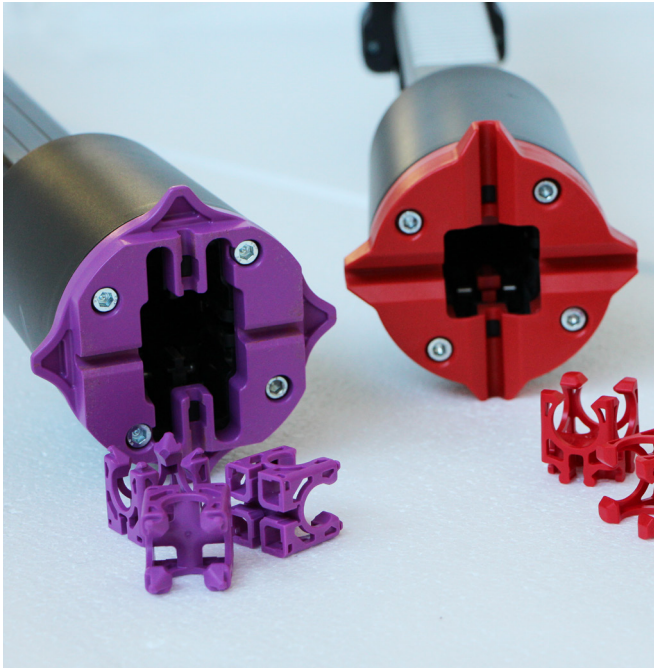

Same colour for tool and clips

Make sure that the colour of the fixation is the same as the colour of the clip.