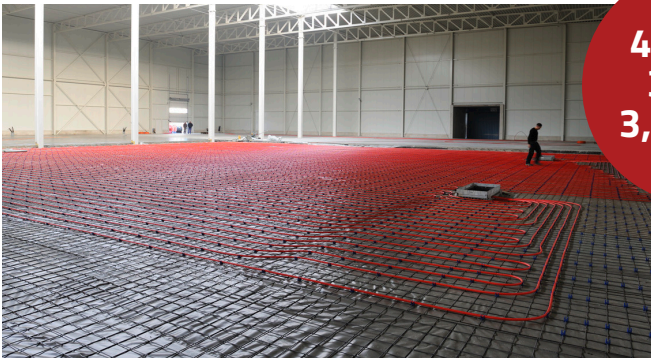

80% faster – 100% smarter

4.500 m
3 men
3,5 hours