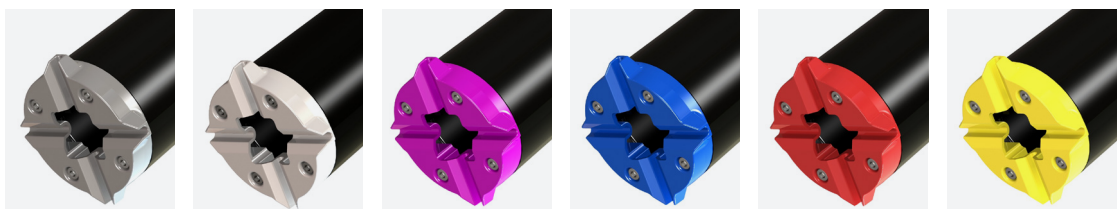

Tool

Clips	01603	01635	01604	01605/02005	01606/02006	02008
Size of wiremesh	3 mm	3,5 mm (#10)	4 mm	5 mm	6 mm	8 mm
Dia. floor heating hose	16/18 mm	16-18 mm (1/2")	16-18 mm	16-22 mm	16-22 mm	20-22 mm
Art. no. PROFF	11603	11635	11604	12005	12006	12008
Art. no. STANDARD	21603	21635	21604	22005	22006	22008
Art. no. LIGHT	31603	31635	31604	32005	32006	32008