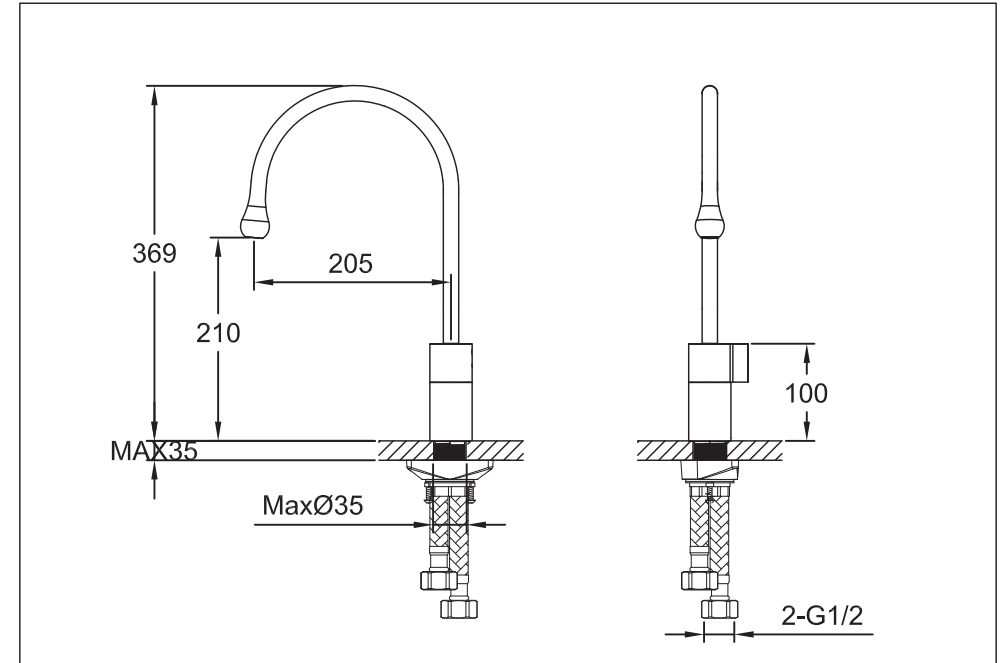

Code: FWK0632

Kitchen mixer

Installation Steps

Technical Drawing

Explosive Drawing