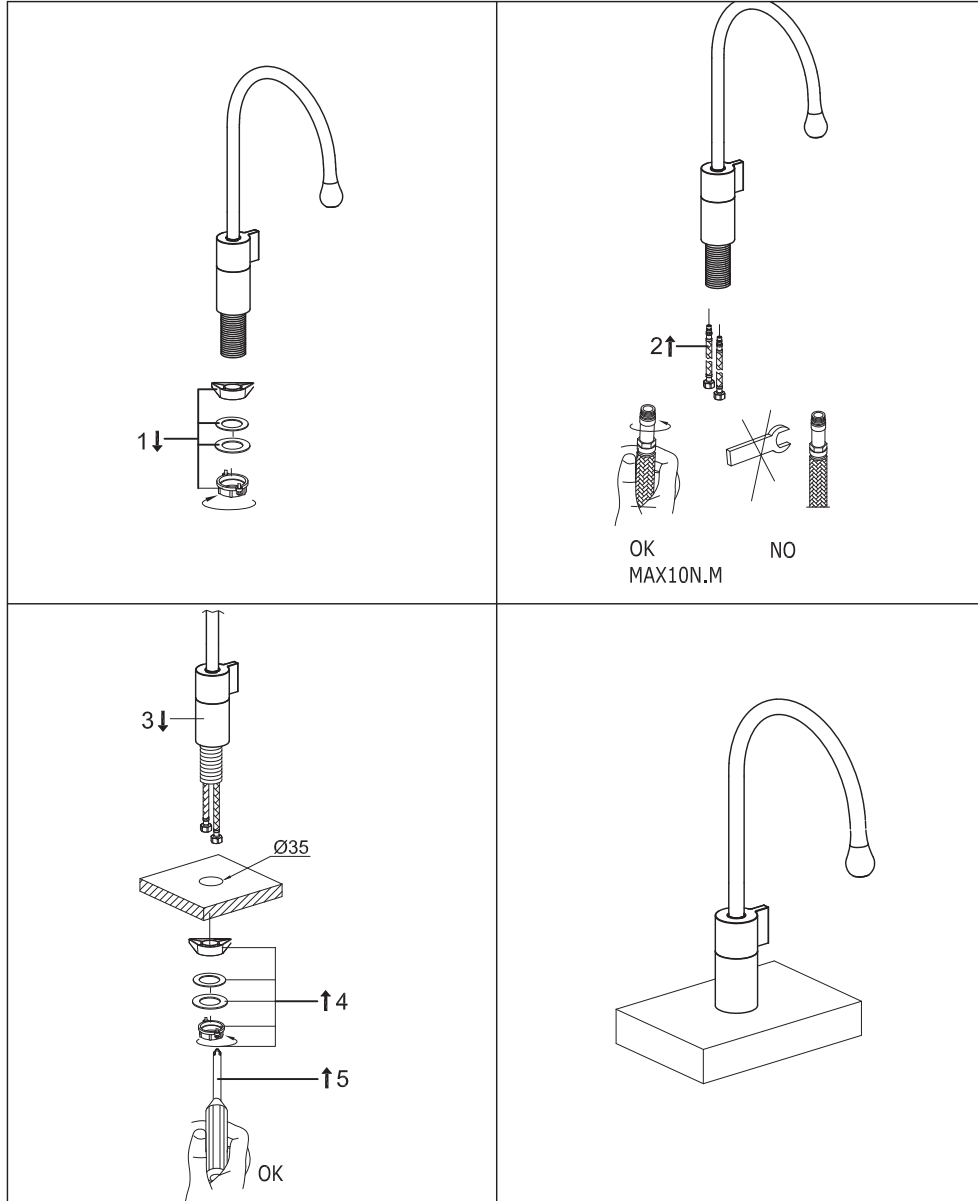

Code: FWK0632

Kitchen mixer

Installation Steps

Technical Drawing

Explosive Drawing