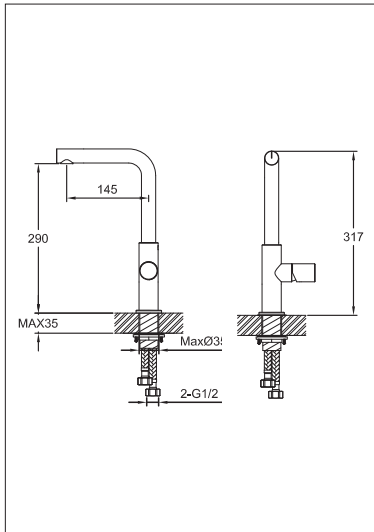

Code: FWU0200

Urban gooseneck basin tap

Installation Steps

Technical Drawing

Explosive Drawing