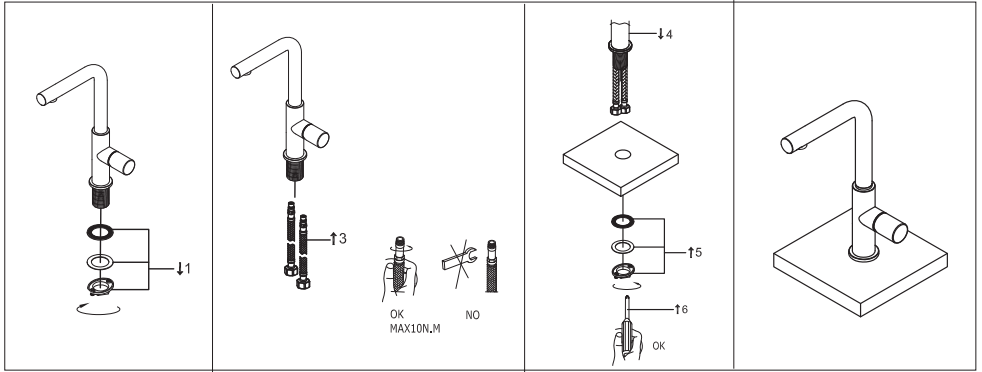

Code: FWU0200

Urban gooseneck basin tap

Installation Steps

Technical Drawing

Explosive Drawing