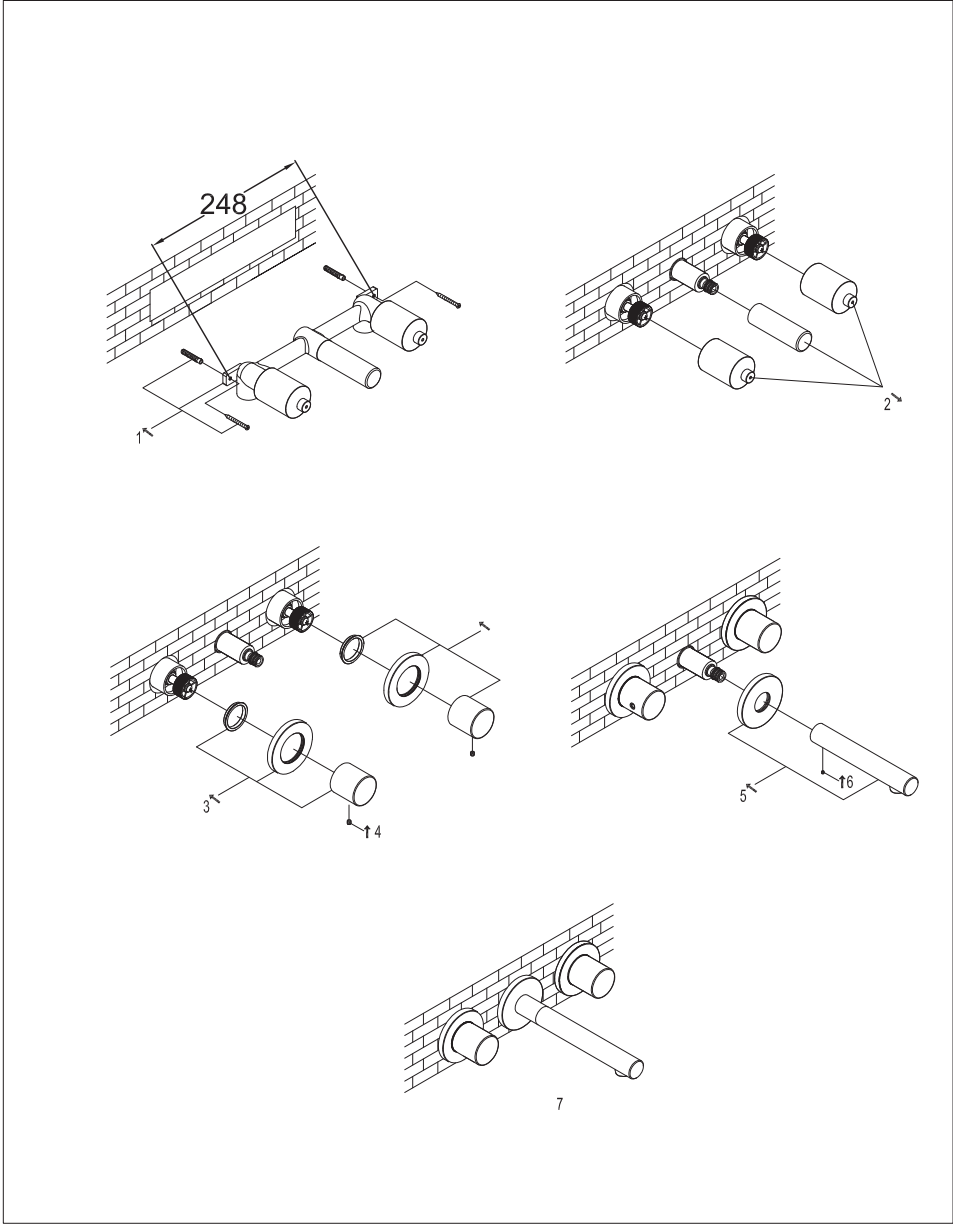

Code: FWU1800W

Urban wall basin tap

Installation Steps

Technical Drawing

Explosive Drawing