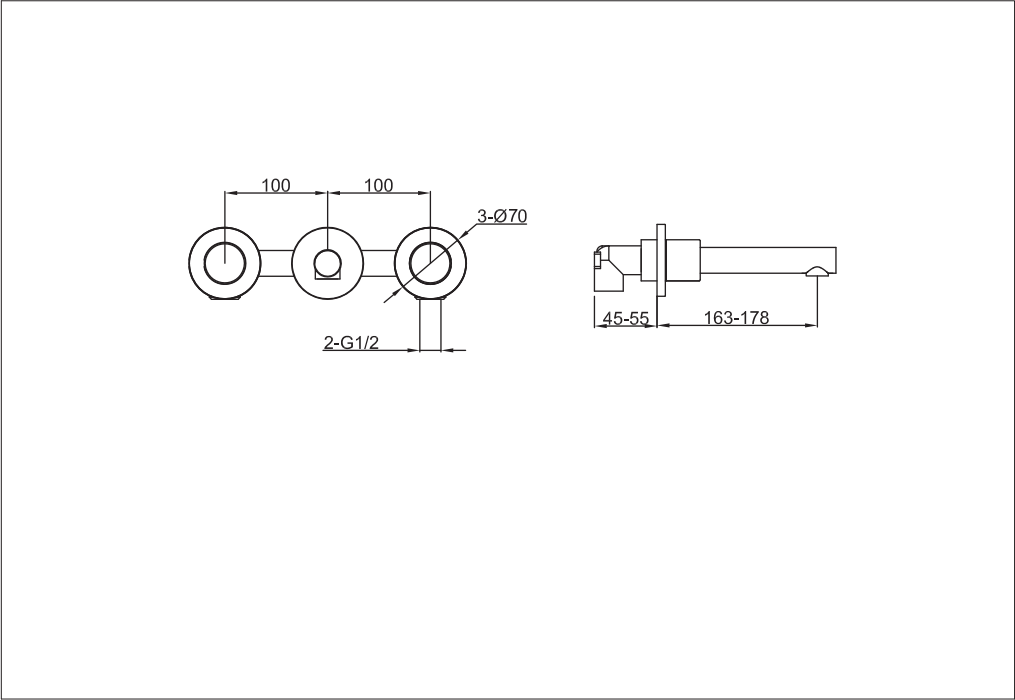

Code: FWU1800W

Urban wall basin tap

Installation Steps

Technical Drawing

Explosive Drawing