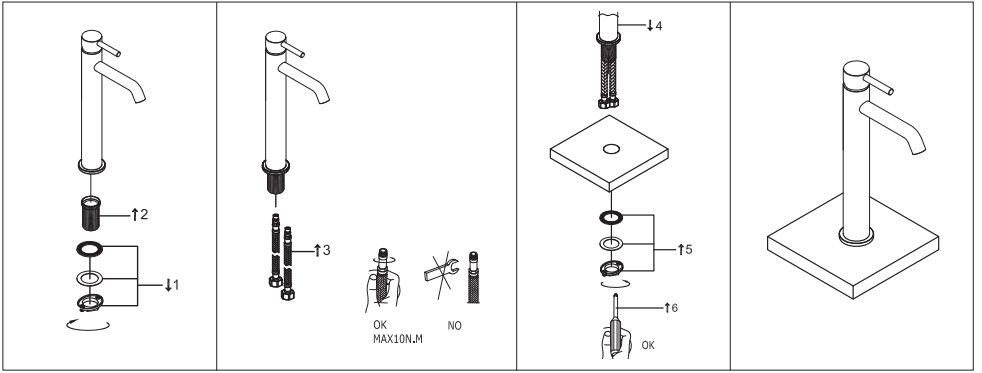

Code: FWU1900

Urban tall basin tap

Installation Steps

Technical Drawing

Explosive Drawing