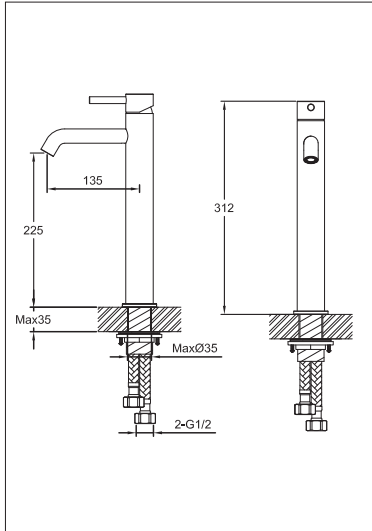

Code: FWU1900

Urban tall basin tap

Installation Steps

Technical Drawing

Explosive Drawing