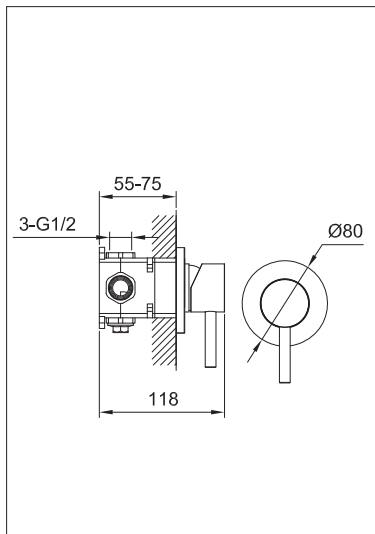

Code: FWU7200

Urban shower mixer

Installation Steps

Technical Drawing

Explosive Drawing