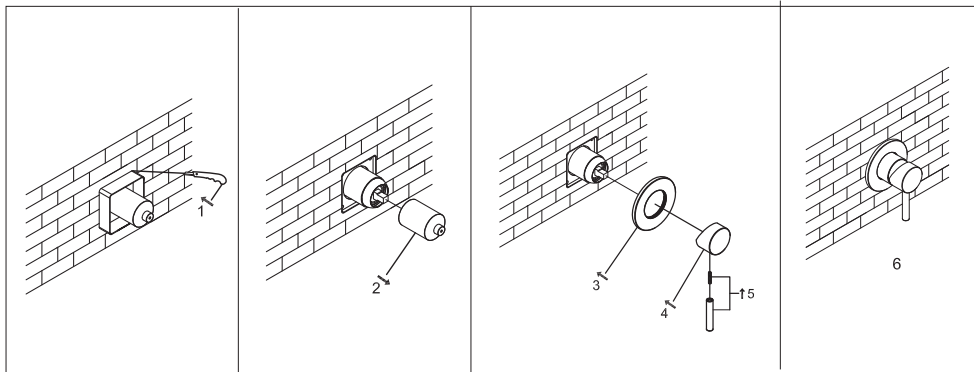

Code: FWU7200

Urban shower mixer

Installation Steps

Technical Drawing

Explosive Drawing