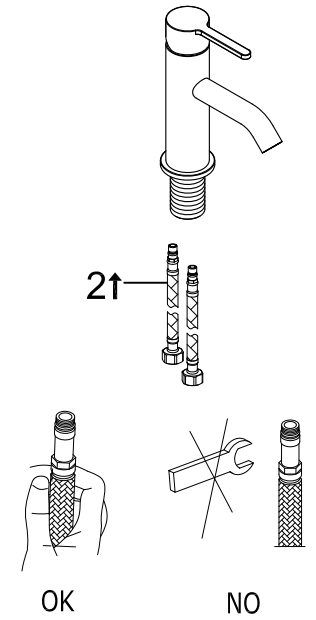

# Loft standard basin mixer(165mm)

## INSTALLATION STEPS

1

2

3

4