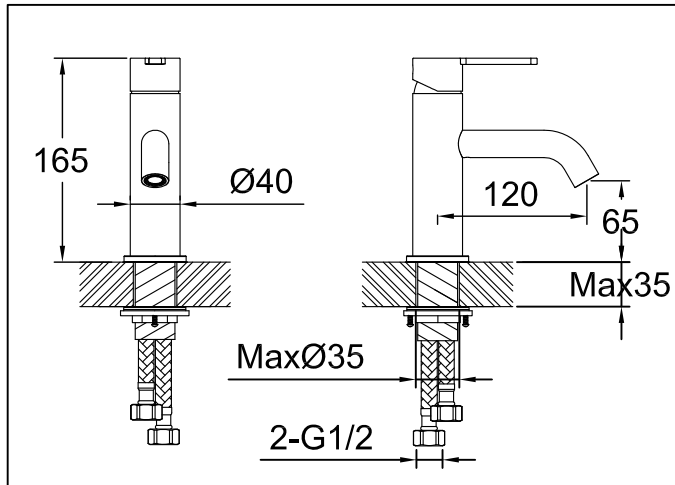

# Loft standard basin mixer(165mm)