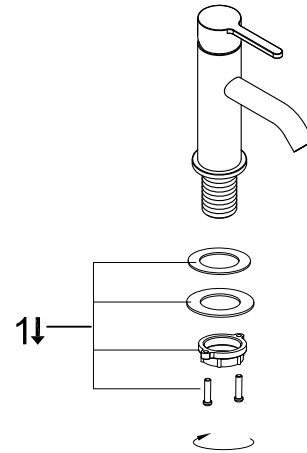

# Loft standard basin mixer(165mm)

## INSTALLATION STEPS

1

2

3

4