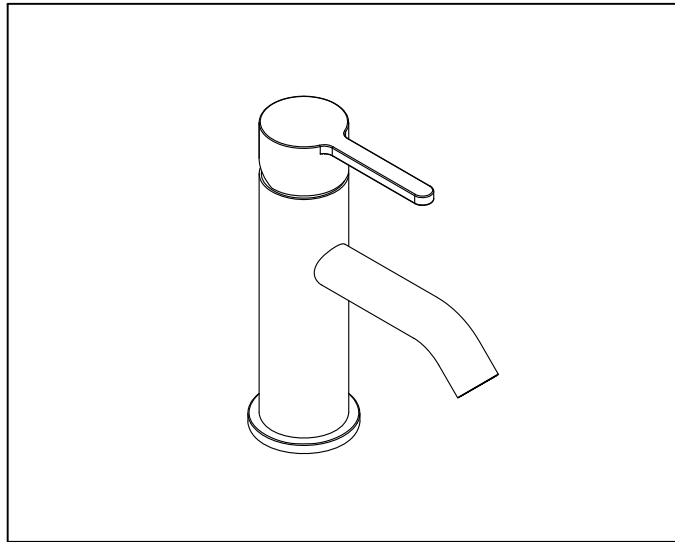

# Loft standard basin mixer(165mm)