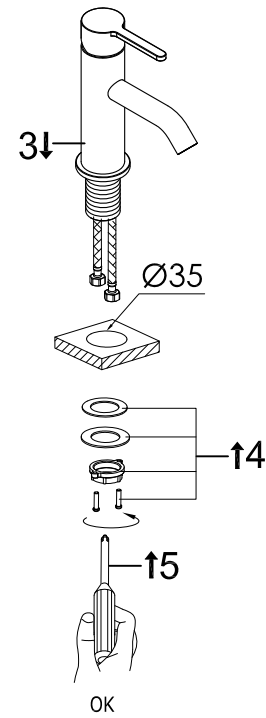

# Loft standard basin mixer(165mm)

## INSTALLATION STEPS

1

2

3

4