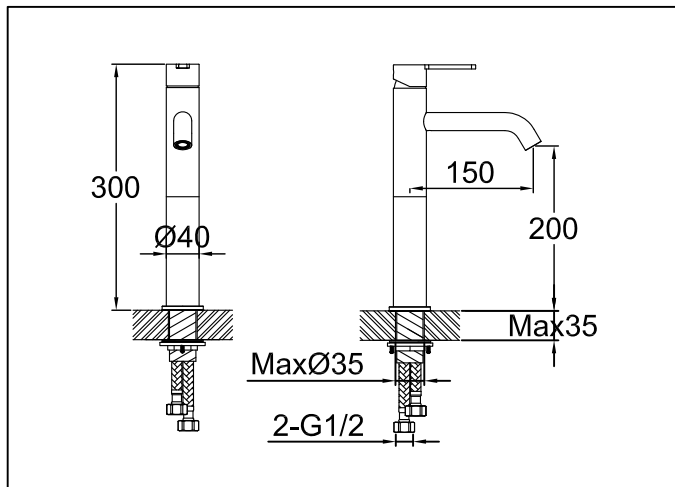

# Loft tall basin mixer (300mm)