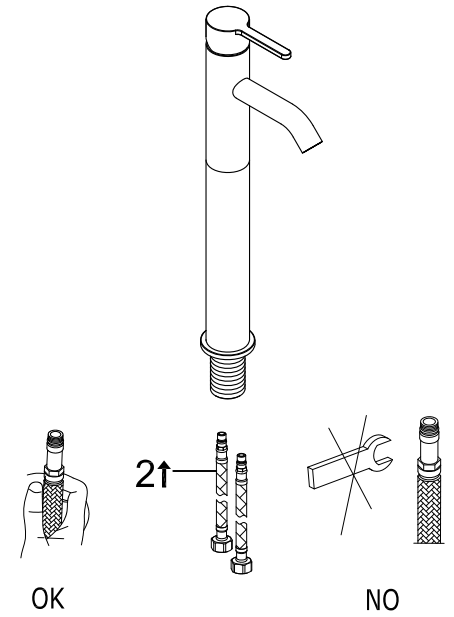

Loft tall basin mixer (300mm)

INSTALLATION INSTRUCTIONS

INSTALLATION STEPS

1

2

3

4