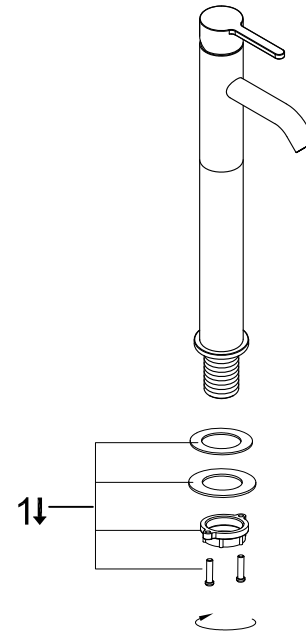

# Loft tall basin mixer (300mm)

## INSTALLATION STEPS

1

2

3

4