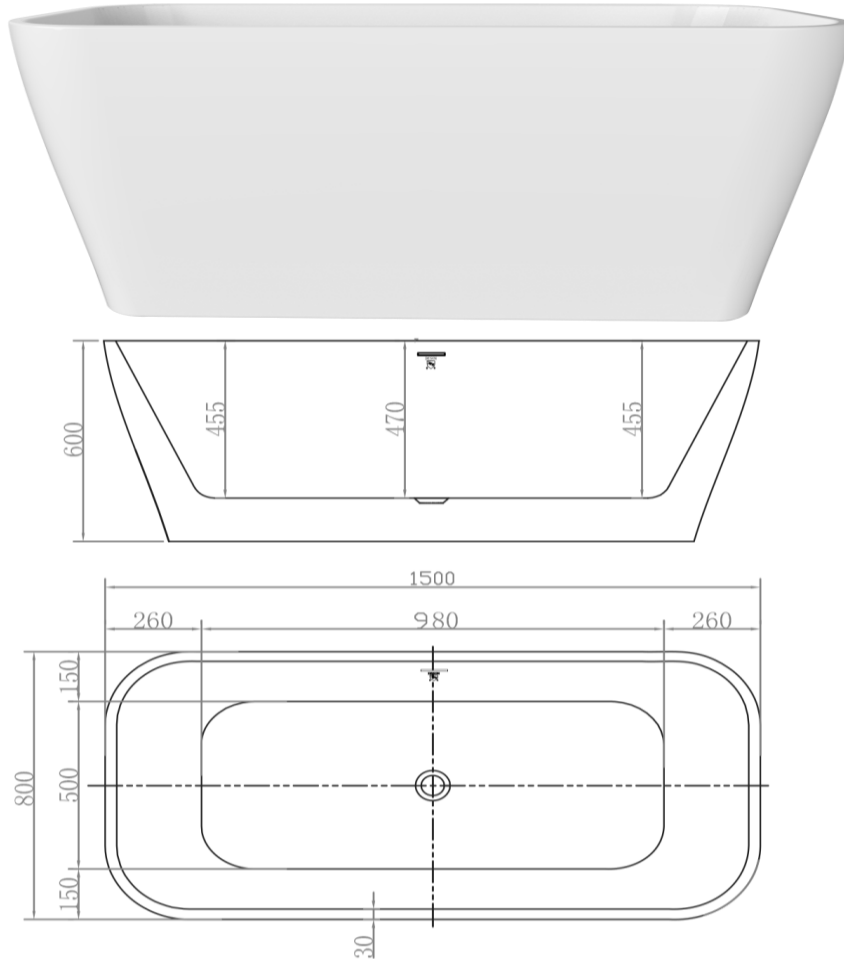

## The Smith Freestanding Bath

BPBA8352-150

The Smith 1500mm Freestanding Bath Gloss White

1500mm freestanding bath in high quality pure gloss acrylic

Includes 'klikklak' pop-up waste

Adjustable feet

Approximately 450L capacity