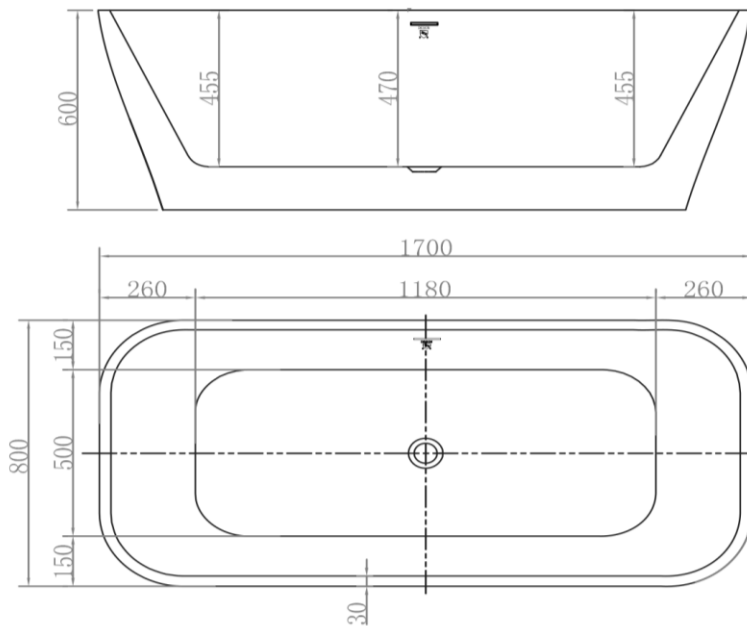

# The Smith Freestanding Bath

BPBA8352-170

The Smith 1700mm Freestanding Bath Gloss White

1700mm freestanding bath in high quality pure gloss acrylic

Adjustable feet

Includes 'klikklak' pop-up waste