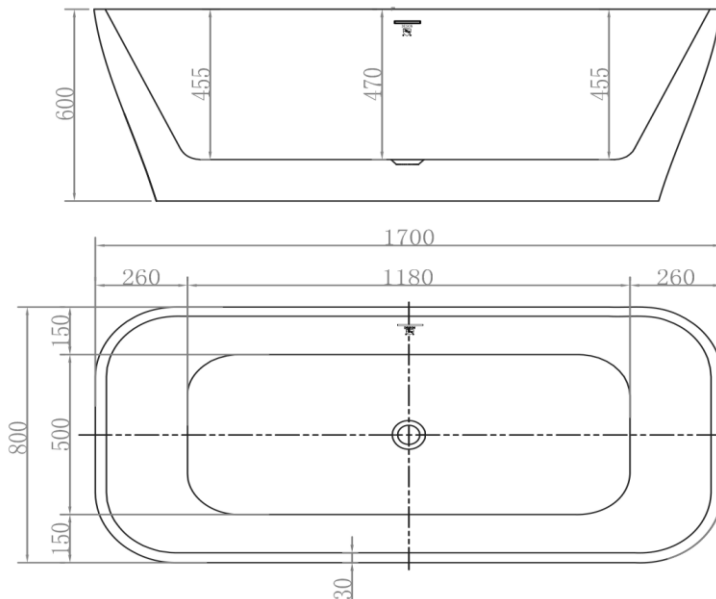

The Smith Freestanding Bath

BPBA8352-170MW

The Smith 1700mm Freestanding Bath Matte White

1700mm freestanding bath in high quality pure matte white acrylic

Adjustable feet

Includes 'klikklak' pop-up waste

CARE AND USE