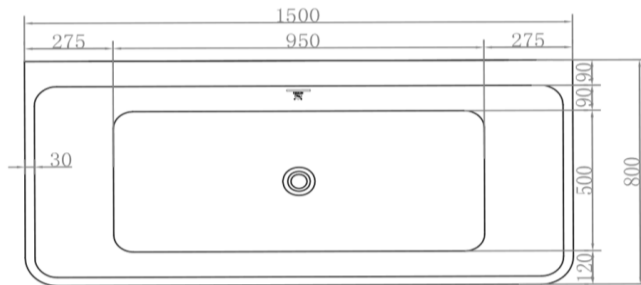

## The Smith Back To Wall Bath

BPBA8356-150

The Smith 1500mm Back To Wall Bath Gloss White

1500mm back to wall bath in high quality pure gloss acrylic

Adjustable feet

Includes 'klikklak' pop-up waste.

Approximately 450L capacity