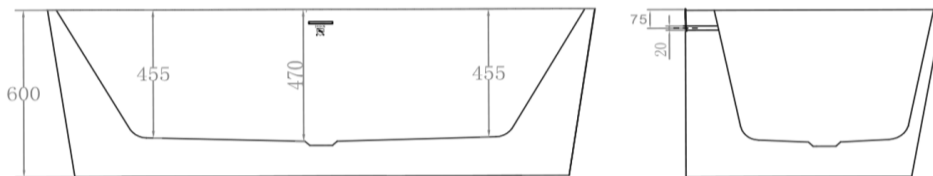

## The Smith Back To Wall Bath

BPBA8356-150

The Smith 1500mm Back To Wall Bath Gloss White

1500mm back to wall bath in high quality pure gloss acrylic

Adjustable feet

Includes 'klikklak' pop-up waste.

Approximately 450L capacity