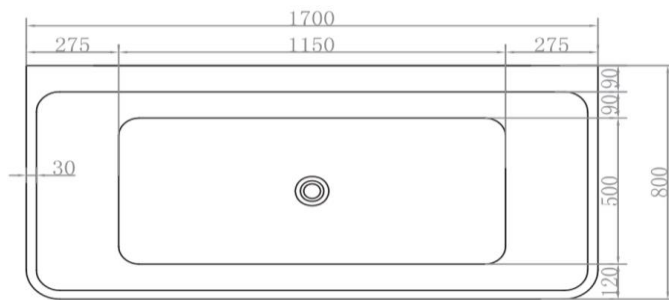

The Smith Back To Wall Bath

BPBA8356-170

The Smith 1700mm Back To Wall Bath Gloss White

1700mm back to wall bath in high quality pure gloss acrylic

Adjustable feet

Includes 'klikklak' pop-up waste

CARE AND USE