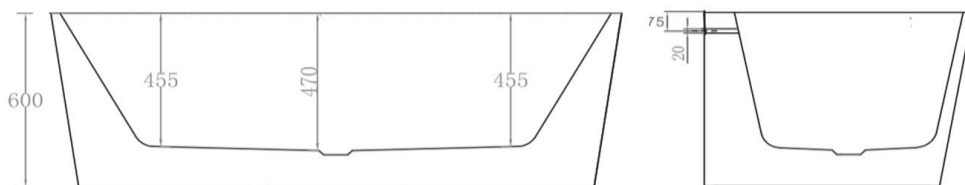

The Smith Back To Wall Bath

BPBA8356-170

The Smith 1700mm Back To Wall Bath Gloss White

1700mm back to wall bath in high quality pure gloss acrylic

Adjustable feet

Includes 'klikklak' pop-up waste

CARE AND USE