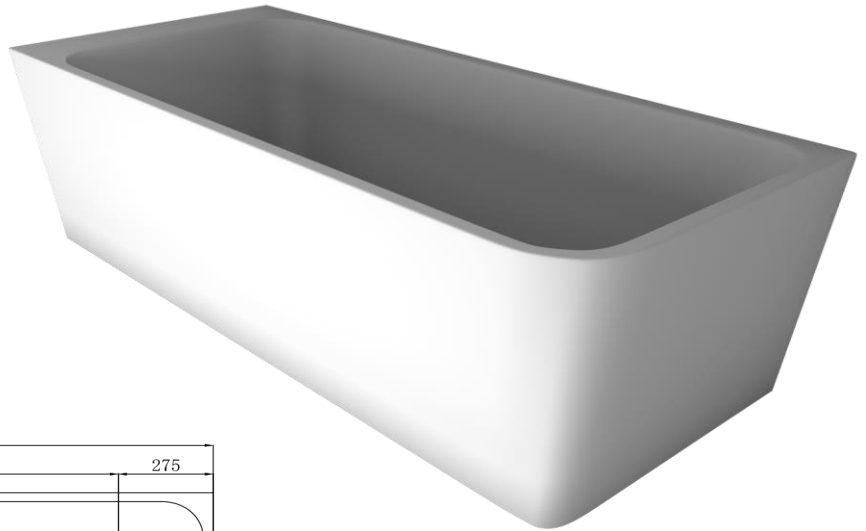

The Smith Left Hand Corner Bath

BPBA8356-170L

The Smith 1700mm Left Hand Corner Bath Gloss White

1700mm left hand corner bath in high quality pure gloss acrylic

Adjustable feet

Includes 'klikklak' pop-up waste