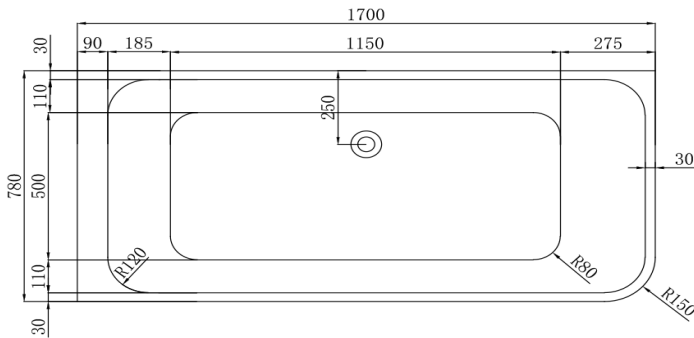

The Smith Left Hand Corner Bath

BPBA8356-170L

The Smith 1700mm Left Hand Corner Bath Gloss White

1700mm left hand corner bath in high quality pure gloss acrylic

Adjustable feet

Includes 'klikklak' pop-up waste