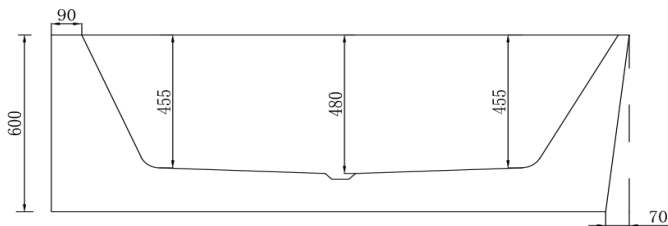

The Smith Left Hand Corner Bath

BPBA8356-170L

The Smith 1700mm Left Hand Corner Bath Gloss White

1700mm left hand corner bath in high quality pure gloss acrylic

Adjustable feet

Includes 'klikklak' pop-up waste