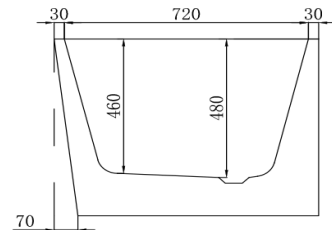

The Smith Left Hand Corner Bath

BPBA8356-170L

The Smith 1700mm Left Hand Corner Bath Gloss White

1700mm left hand corner bath in high quality pure gloss acrylic

Adjustable feet

Includes 'klikklak' pop-up waste