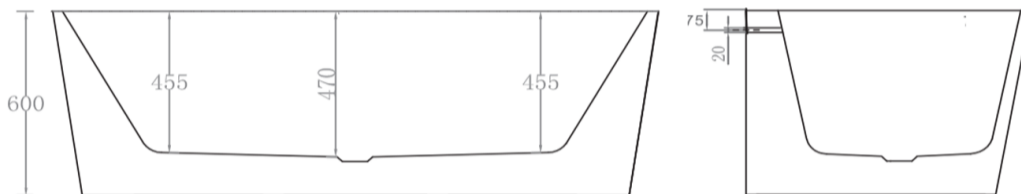

The Smith Back To Wall Bath

BPBA8356-170MW

The Smith 1700mm Back To Wall Bath Matte White

1700mm back to wall bath in high quality pure matte white acrylic

Adjustable feet

Includes 'klikklak' pop-up waste

CARE AND USE