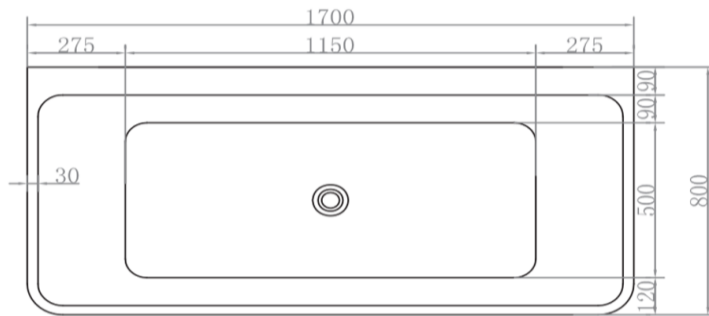

The Smith Back To Wall Bath

BPBA8356-170MW

The Smith 1700mm Back To Wall Bath Matte White

1700mm back to wall bath in high quality pure matte white acrylic

Adjustable feet

Includes 'klikklak' pop-up waste

CARE AND USE