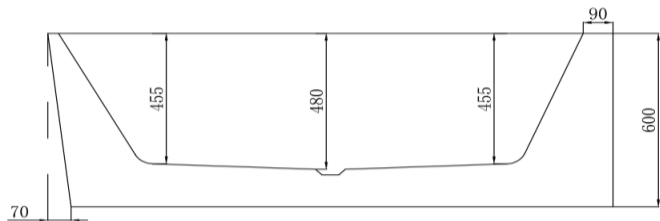

The Smith Right Hand Corner Bath

BPBA8356-170R

The Smith 1700mm Right Hand Corner Bath Gloss White

1700mm right hand corner bath in high quality acrylic with a pure gloss acrylic

Adjustable feet

Includes 'klikklak' pop-up waste