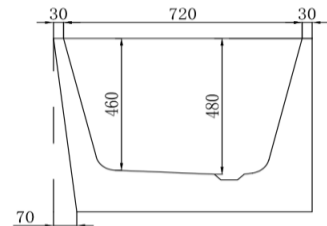

The Smith Right Hand Corner Bath

BPBA8356-170R

The Smith 1700mm Right Hand Corner Bath Gloss White

1700mm right hand corner bath in high quality acrylic with a pure gloss acrylic

Adjustable feet

Includes 'klikklak' pop-up waste