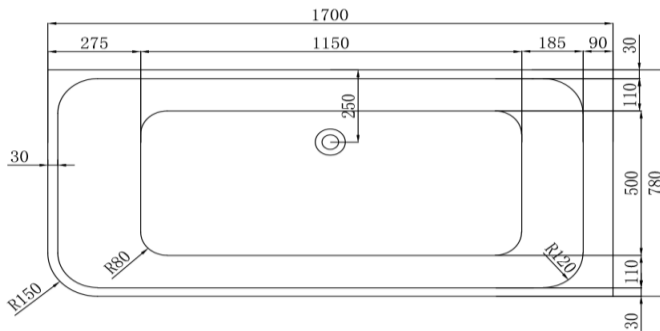

The Smith Right Hand Corner Bath

BPBA8356-170R

The Smith 1700mm Right Hand Corner Bath Gloss White

1700mm right hand corner bath in high quality acrylic with a pure gloss acrylic

Adjustable feet

Includes 'klikklak' pop-up waste