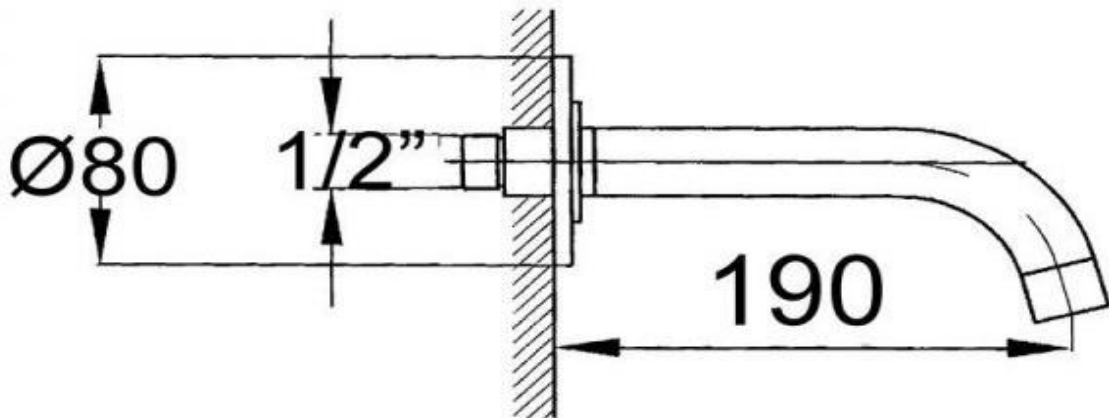

Wall Mounted Bath Spout

FLOVA®

FWCB08

Carbon Wall Mounted Bath Spout Satin Black

Durable satin black electroplated finish
190mm reach and 15mm male connection
Mains pressure only

CARE AND USE

Tapware

All finishes are smooth, abrasion resistant, corrosion resistant, fade-proof and easy to clean. All finishes are super hard wearing surfaces that won't chip, peel or tarnish with normal use. All surfaces should be regularly wiped clean with non scouring, neutral wash solutions.