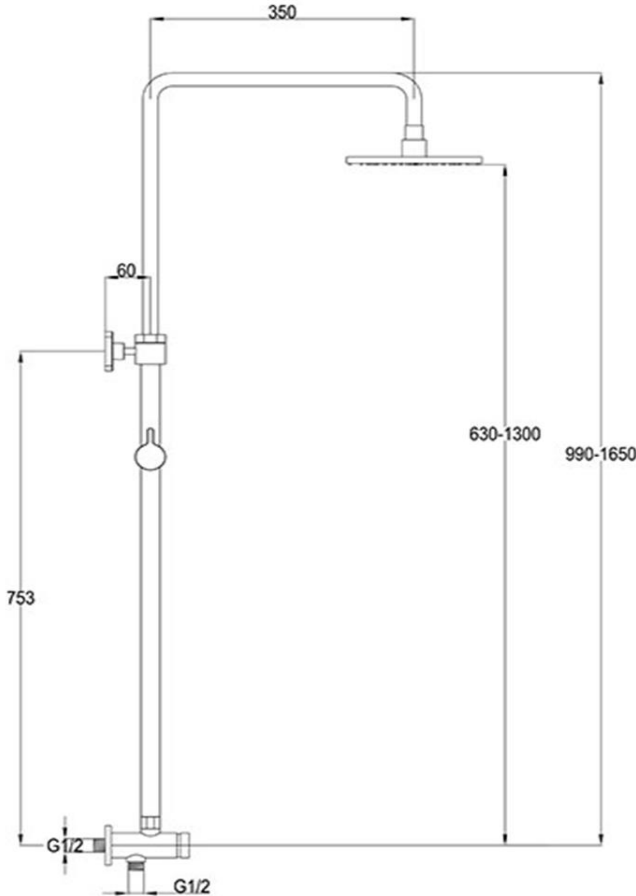

Shower Tower 3 Function Handshower

FLOVA®

FWCB3050BL

Carbon Shower Tower 3 Function Handshower Satin Black

- Adjustable 990mm - 1650mm height x 350mm reach
- 15mm male wall connection
- Mains pressure only
- Recommended working pressure 200 - 500kPa (balanced)
- Note: Since this unit has an integrated diverter, only a standard shower mixer is required