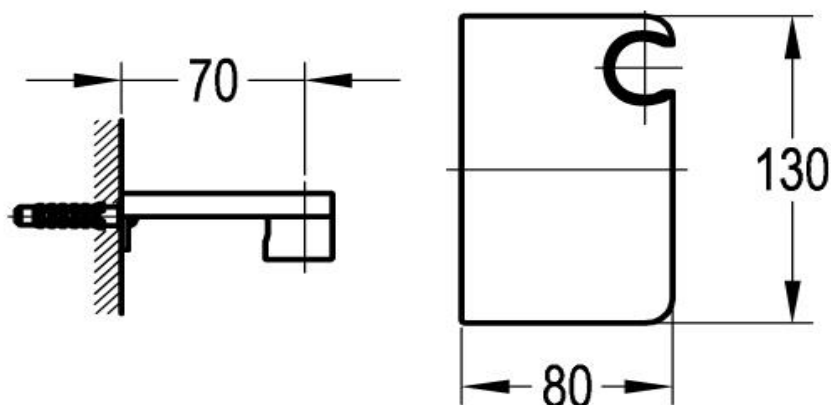

### FWCB8000

Carbon Body Spray Set Satin Black

Designed as a supplementary hand shower to be installed in conjunction with a primary shower head.

Mains pressure only

Recommended working pressure 200 - 500kPa (balanced)