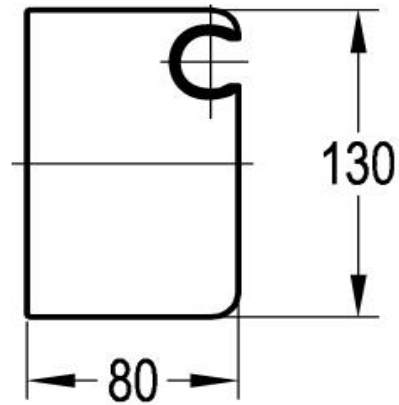

## Body Spray Set

**FLOVA®**

FWCB8000

Carbon Body Spray Set Satin Black

Designed as a supplementary hand shower to be installed in conjunction with a primary shower head.

Mains pressure only

Recommended working pressure 200 - 500kPa (balanced)