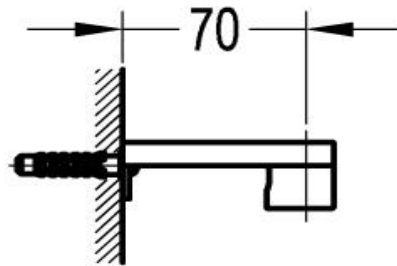

## Body Spray Set

**FLOVA®**

FWCB8000

Carbon Body Spray Set Satin Black

Designed as a supplementary hand shower to be installed in conjunction with a primary shower head.

Mains pressure only

Recommended working pressure 200 - 500kPa (balanced)