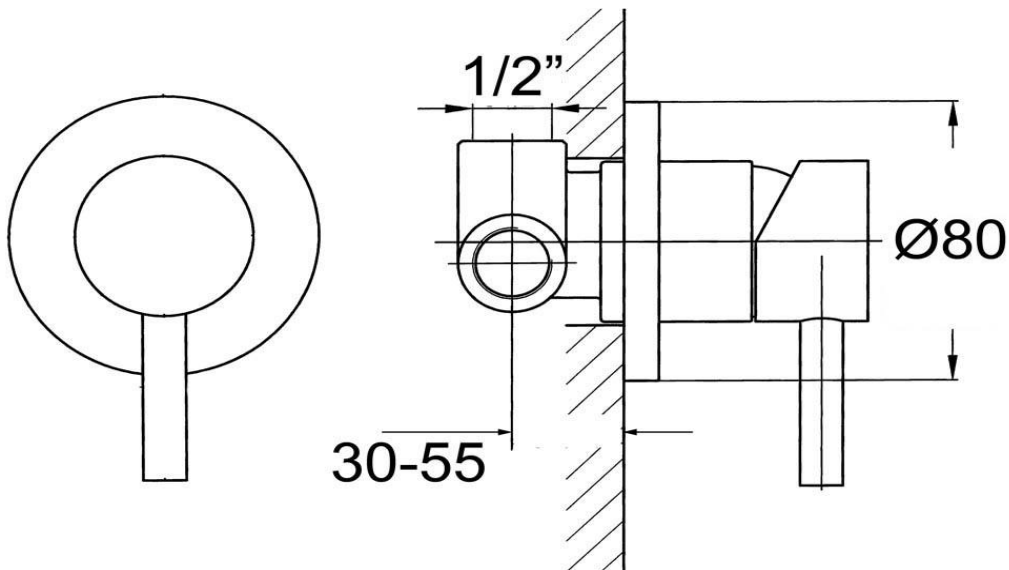

Round Shower/Bath Mixer

FLOVA®

FWCB8303

Carbon Round Shower/Bath Mixer Satin Black

- Durable satin black electroplated finish
- Mains pressure only
- Recommended working pressure 200 - 500kPa (balanced)
- Sedal ceramic disc cartridge (Made in Spain)