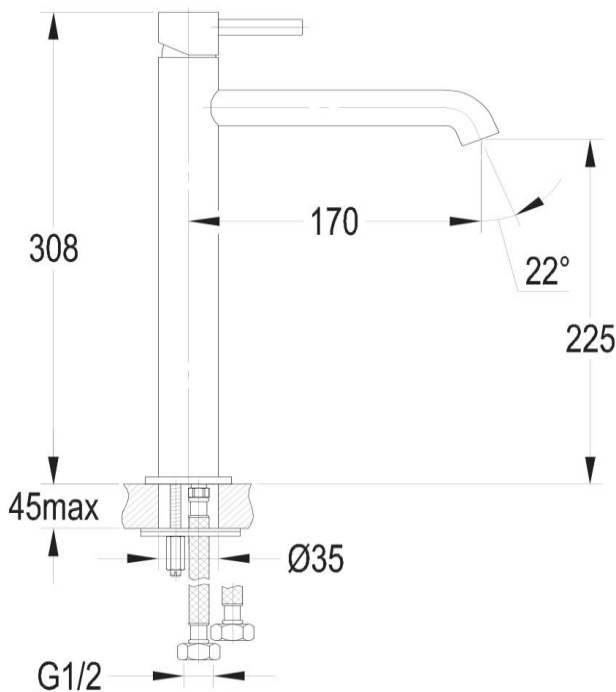

Tall Basin Mixer (170mm reach)

FLOVA®

FWCB9828B

Carbon Tall Basin Mixer Satin Black (170mm reach)

- Durable satin black electroplated finish
- 225mm aerator height x 170mm reach
- Mains pressure only
- Recommended working pressure 200 - 500kPa (balanced)
- Sedal ceramic disc cartridge (Made in Spain)