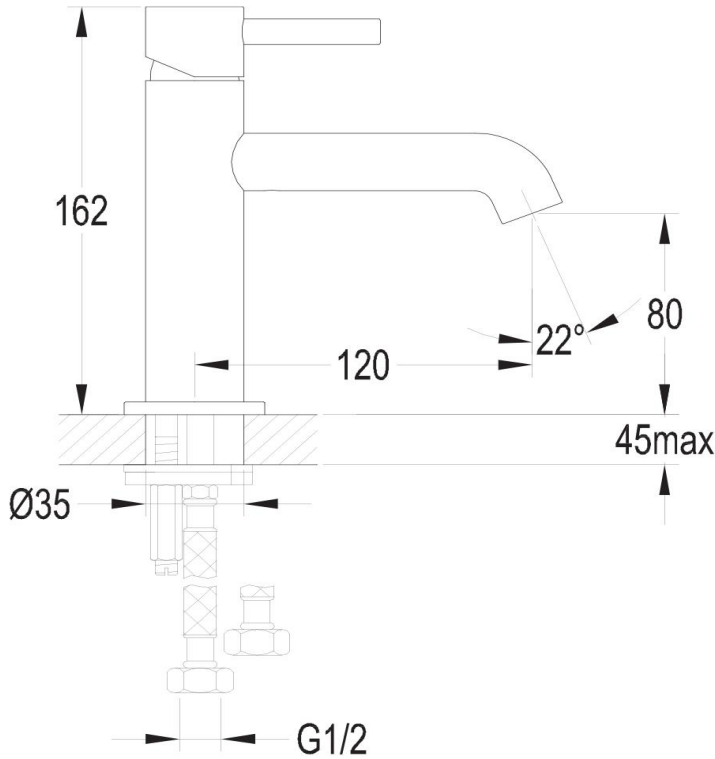

Slim Standard Basin Mixer (120mm reach)

FLOVA®

FWCB9828D

Carbon Slim Standard Basin Mixer Satin Black (120mm reach)

Durable satin black electroplated finish

80mm aerator height x 120mm reach

Mains pressure only

Recommended working pressure 200 - 500kPa (balanced)

Sedal ceramic disc cartridge (Made in Spain)

CARE AND USE

Tapware

All finishes are smooth, abrasion resistant, corrosion resistant, fade-proof and easy to clean. All finishes are super hard wearing surfaces that won't chip, peel or tarnish with normal use. All surfaces should be regularly wiped clean with non scouring, neutral wash solutions.

LIMITED PRODUCT WARRANTIES

To be read in conjunction with and subject to all terms and conditions contained in the Waterware 'Producer Statement' available on-line (<http://www.waterware.co.nz/media-downloads>) From date of purchase, Waterware Services warrants products from the following categories to be free from manufacturing defect subject to exclusions (if applicable):

Category	Domestic Installations	Commercial Installations	Exclusions	Wells
Tapware | 10 year conditional warranty	5 years parts and labour, 6-10 years parts only	1 year parts and labour	Handshowers and Hoses	5 Star 5L/min