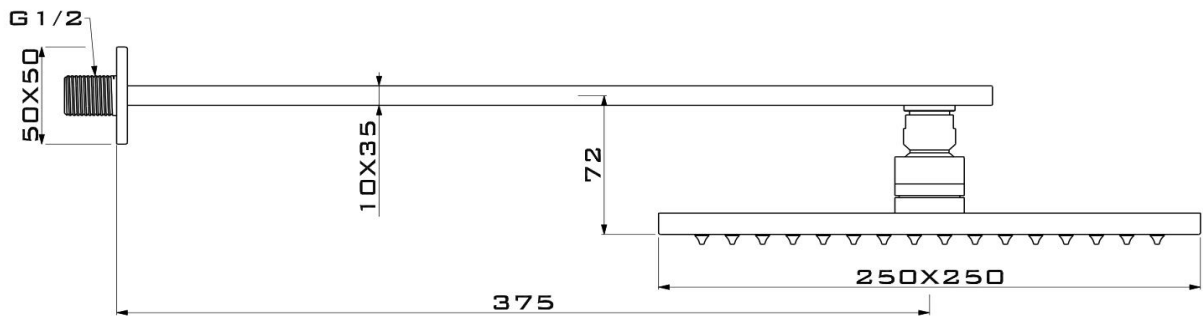

Rain Shower with Wall Arm

FWCU09BN

Cube Rain Shower with Wall Arm Brushed Nickel

Wall mounted rain shower and arm in brushed nickel

250mm diameter & 400mm wall arm

Mains pressure only

CARE AND USE

Tapware