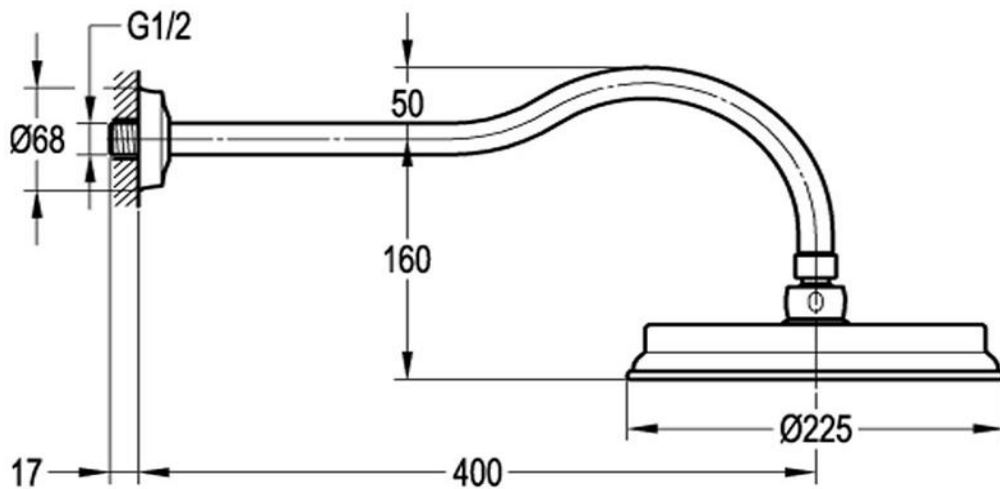

## Rain Shower with Wall Arm

**FLOVA®**

FWL15

Liberty Rain Shower with Wall Arm Oil Rubbed Bronze

225mm rose and 400mm arm with 15mm male wall connection

Mains pressure only

Recommended working pressure 200 - 500kPa (balanced)