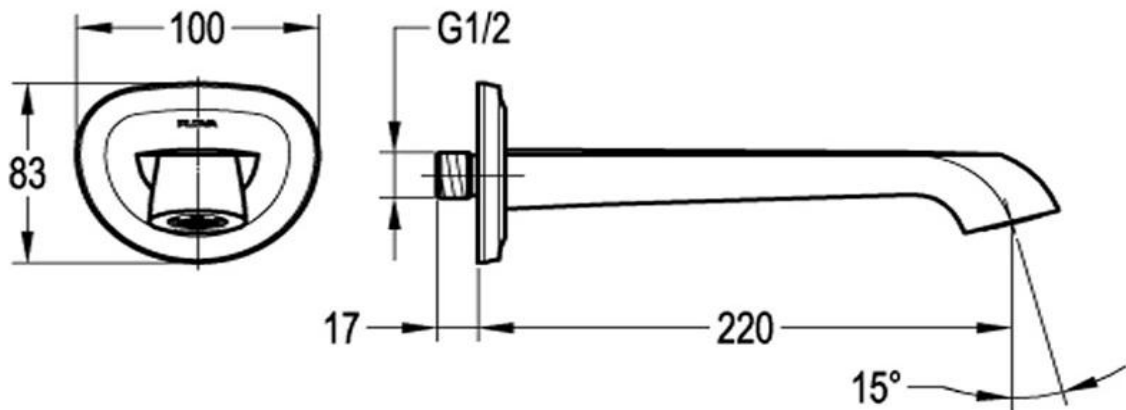

## Wall Mounted Bath Spout

**FLOVA®**

FWL27

Liberty Wall Mounted Bath Spout Oil Rubbed Bronze

220mm reach and 15mm male connection

Mains pressure only