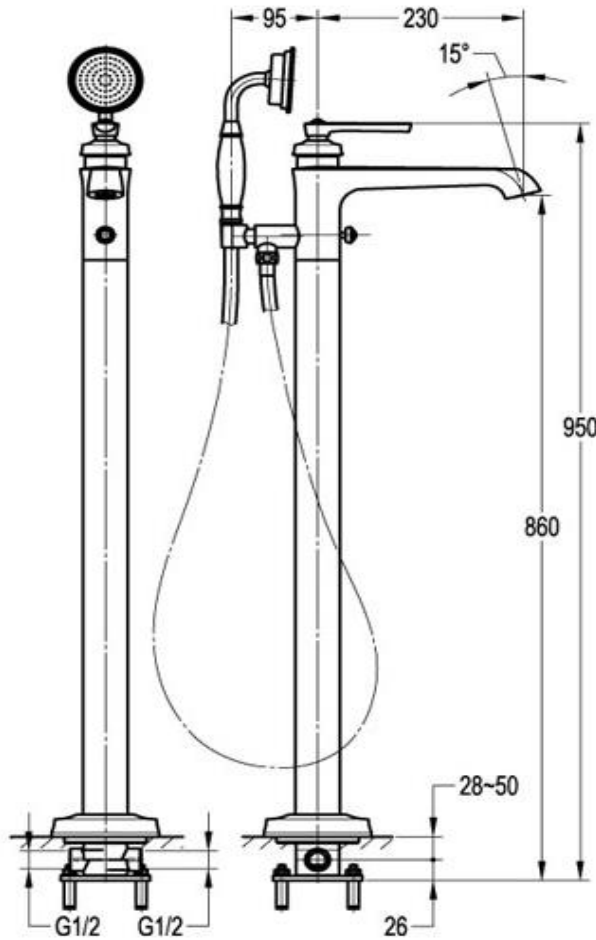

# Floor Mounted Bath Mixer and Shower Set

**FLOVA®**

FWL7129

Liberty Floor Mounted Bath Mixer and Shower Set Oil Rubbed Bronze

Mains pressure only

Recommended working pressure 200 - 500kPa (balanced)

Sedal ceramic disc cartridge (Made in Spain)