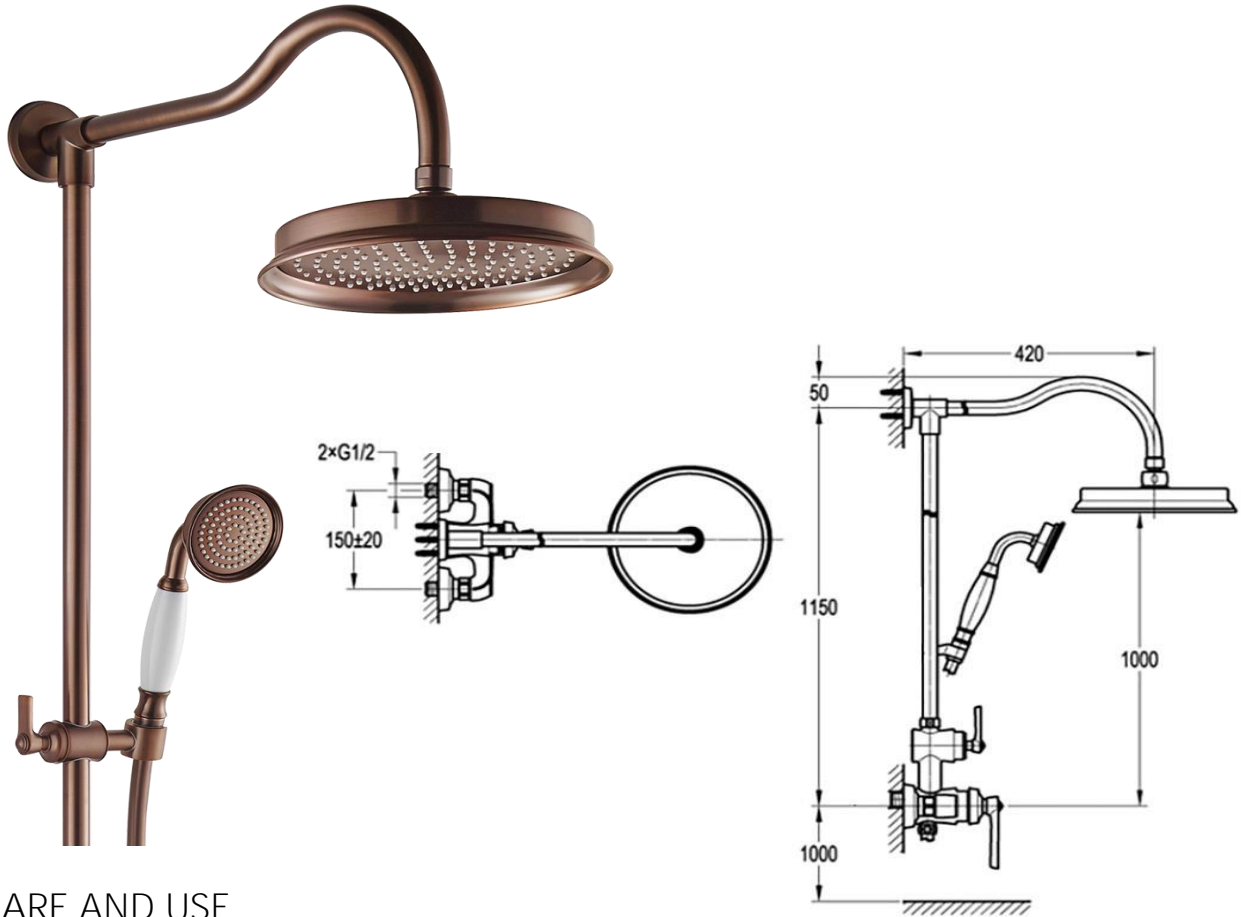

Shower Tower with Mixer

FLOVA®

FWL7629

Liberty Shower Tower with Mixer Oil Rubbed Bronze

1150mm height x 420mm reach

15mm male wall connection

Mains pressure only

Recommended working pressure 200 - 500kPa (balanced)

Note: Since this unit has an integrated shower and diverter mixer, no further mixer is required.

CARE AND USE

Tapware

All finishes are smooth, abrasion resistant, corrosion resistant, fade-proof and easy to clean. All finishes are super hard wearing surfaces that won't chip, peel or tarnish with normal use. All surfaces should be regularly wiped clean with non scouring, neutral wash solutions.