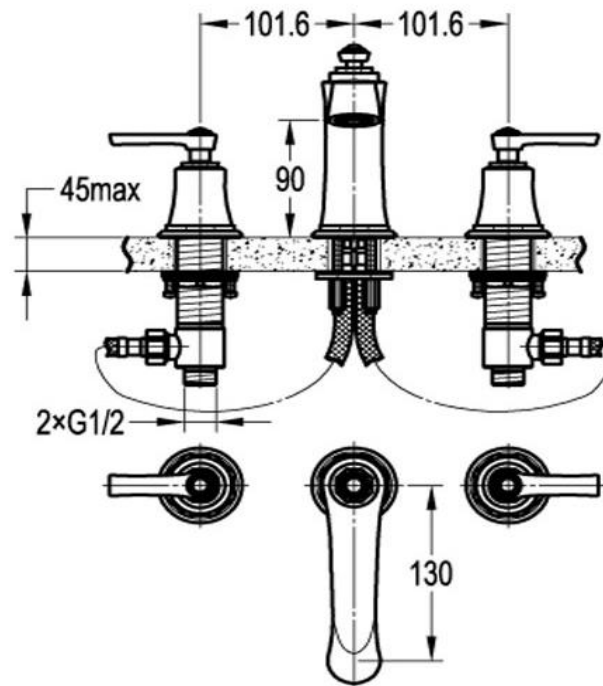

3 Hole Deck Mounted Basin Mixer

FLOVA®

FWL8259

Liberty 3 Hole Deck Mounted Basin Mixer Oil Rubbed Bronze

90mm aerator height x 130mm reach

Mains pressure only

Recommended working pressure 200 - 500kPa (balanced)

Ceramic disc cartridge

CARE AND USE

Tapware

All finishes are smooth, abrasion resistant, corrosion resistant, fade-proof and easy to clean. All finishes are super hard wearing surfaces that won't chip, peel or tarnish with normal use. All surfaces should be regularly wiped clean with non scouring, neutral wash solutions.

LIMITED PRODUCT WARRANTIES

To be read in conjunction with and subject to all terms and conditions contained in the Waterware 'Producer Statement' available on-line (<http://www.waterware.co.nz/media-downloads>) From date of purchase, Waterware Services warrants products from the following categories to be free from manufacturing defect subject to exclusions (if applicable):

Category	Domestic Installations	Commercial Installations	Exclusions	Wels
Tapware | 10 year conditional warranty	5 years parts and labour, 6-10 years parts only	1 year parts and labour	Handshowers and Hoses	5 Star 5L/min